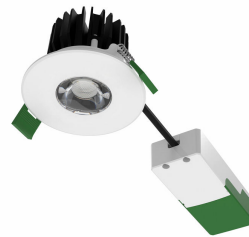

CoreLine Einbaustrahler Gen2

Produktdetails

CoreLine Recessed Spot gen2
D68mm 650-950-1200lm
Adjustable WH DDP

CoreLine Recessed Spot gen2
D68mm 650-950-1200lm Fix WH
DDP

CoreLine Recessed Spot gen2
D68mm 650-950-1200lm Fix WH
DDP