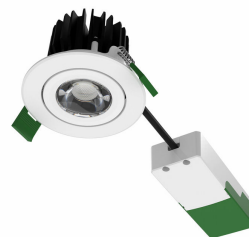

CoreLine Recessed Spot gen2
D68mm 650-950-1200lm
Adjustable WH DDP

CoreLine Recessed Spot gen2
D68mm 650-950-1200lm Fix ALU
DDP

CoreLine Recessed Spot gen2
D68mm 1200lm Adjustable PSD
WH DDP

CoreLine Recessed Spot gen2
D78mm 1200lm PSD Adjustable