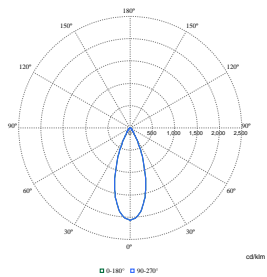

Polar Wide Diagrams

Polar Normal (separate) - 911401810384