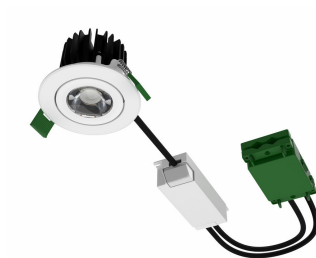

CoreLine Einbaustrahler Gen2

Produktdetails

CoreLine Recessed Spot gen2
D68mm 650-950-1200lm
Adjustable WH DDP

CoreLine Recessed Spot gen2
D68mm 650-950-1200lm Fix WH
DDP

CoreLine Recessed Spot gen2
D68mm 650-950-1200lm Fix WH
DDP

CoreLine Recessed Spot gen2
D68mm 650-950-1200lm
Adjustable WH DDP

CoreLine Recessed Spot gen2
D68mm 650-950-1200lm Fix ALU
DDP

CoreLine Recessed Spot gen2
D68mm 1200lm Adjustable PSD
WH DDP

CoreLine Recessed Spot gen2
D78mm 1200lm PSD Adjustable