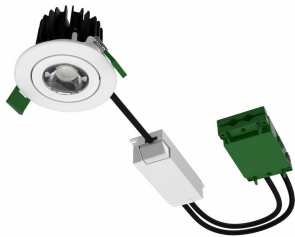

## Produktdetails

CoreLine Recessed Spot gen2  
D68mm 650-950-1200lm Fix WH  
DDP

CoreLine Recessed Spot gen2  
D68mm 650-950-1200lm  
Adjustable WH DDP

CoreLine Recessed Spot gen2  
D68mm 650-950-1200lm Fix ALU  
DDP

CoreLine Recessed Spot gen2  
D68mm 1200lm Adjustable PSD  
WH DDP

CoreLine Recessed Spot gen2  
D78mm 1200lm PSD Adjustable

CoreLine Recessed Spot gen2  
D68mm 650-950-1200lm  
Adjustable WH DDP

CoreLine Recessed Spot gen2  
D68mm 650-950-1200lm  
Adjustable ALU DDP