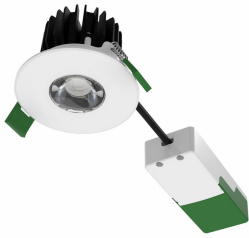

CoreLine Einbaustrahler Gen2

Produktdetails

CoreLine Recessed Spot gen2
D68mm 650-950-1200lm Fix WH
DDP