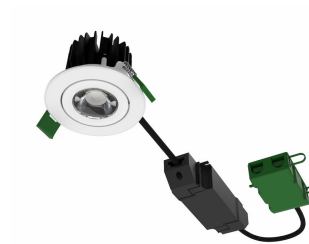

## Produktdetails

CoreLine Recessed Spot gen2  
D68mm 650-950-1200lm  
Adjustable ALU DDP

CoreLine Recessed Spot gen2  
D78mm 650-950lm Fix

CoreLine Recessed Spot gen2  
D78mm 650-900lm PSR  
Adjustable

CoreLine Recessed Spot gen2  
D68mm 1200lm Adjustable WIA  
WH DDP