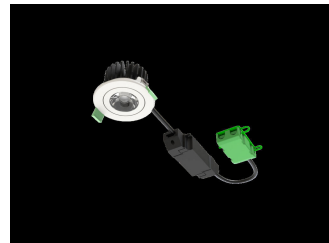

## Produktdetails

CoreLine Recessed Spot gen2  
D68mm 650-950-1200lm  
Adjustable ALU DDP

CoreLine Recessed Spot gen2  
D78mm 650-950lm Fix

CoreLine Recessed Spot gen2  
D78mm 650-900lm PSR  
Adjustable

CoreLine Recessed Spot gen2  
D68mm 1200lm Adjustable WIA  
WH DDP

CoreLine Recessed Spot gen2  
D78mm 1200lm WIA Adjustable

CoreLine Recessed Spot gen2  
D68mm 650-950-1200lm  
Adjustable ALU DDP

CoreLine Recessed Spot gen2  
D78mm 1200lm PSR Adjustable