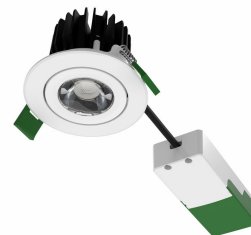

CoreLine Recessed Spot gen2
D68mm 650-950-1200lm
Adjustable WH DDP