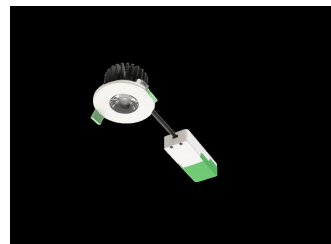

CoreLine Recessed Spot gen2  
D68mm 1200lm Adjustable PSD  
WH DDP

CoreLine Recessed Spot gen2  
D78mm 1200lm PSD Adjustable

CoreLine Recessed Spot gen2  
D68mm 650-950-1200lm  
Adjustable WH DDP

CoreLine Recessed Spot gen2  
D68mm 650-950-1200lm  
Adjustable ALU DDP

CoreLine Recessed Spot gen2  
D78mm 1200lm PSR Fix