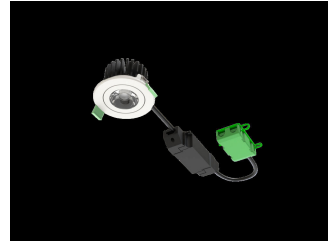

Oplysninger om produktet

CoreLine Recessed Spot gen2
D68mm 650-950-1200lm
Adjustable ALU DDP

CoreLine Recessed Spot gen2
D68mm 650-950-1200lm
Adjustable ALU DDP

CoreLine Recessed Spot gen2
D78mm 650-950lm Fix

CoreLine Recessed Spot gen2
D78mm 650-900lm PSR
Adjustable

CoreLine Recessed Spot gen2
D68mm 1200lm Adjustable WIA
WH DDP

CoreLine Recessed Spot gen2
D78mm 1200lm WIA Adjustable

CoreLine Recessed Spot gen2
D68mm 650-950-1200lm
Adjustable ALU DDP