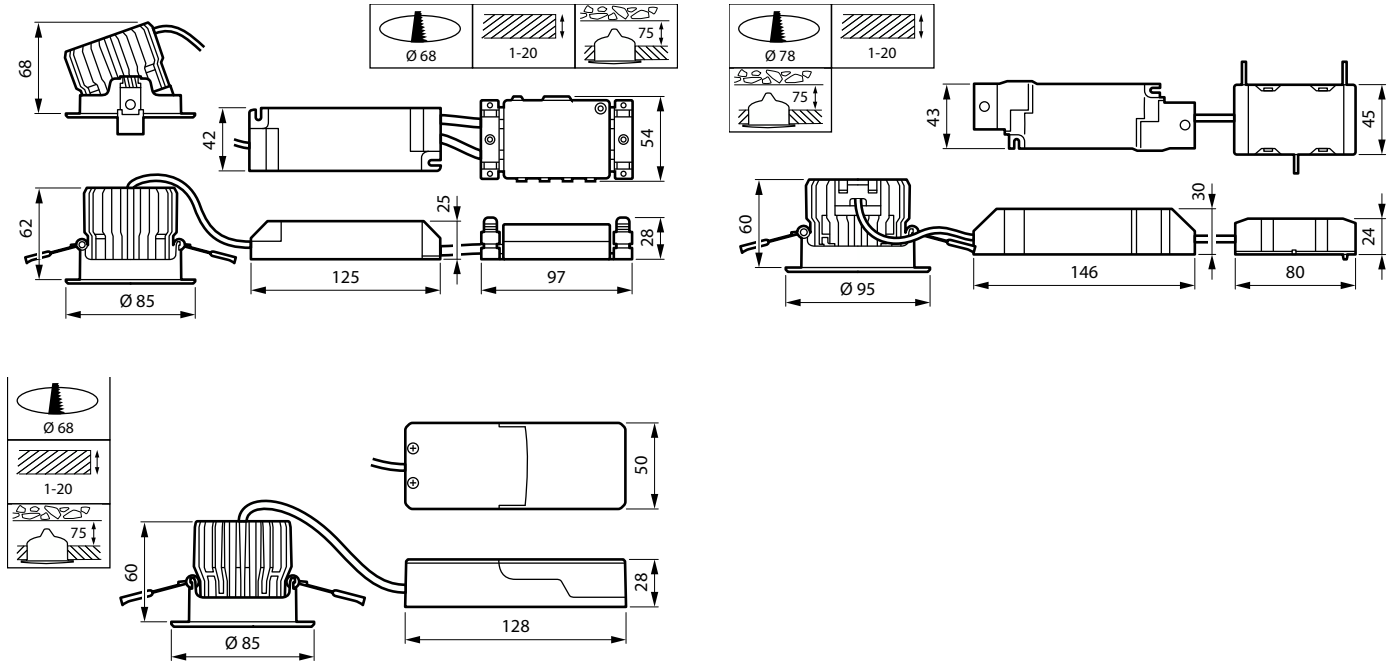

CoreLine Indbygningsspot Gen2

Målskitse