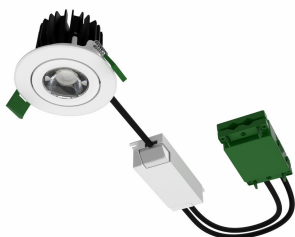

CoreLine Recessed Spot gen2
D68mm 650-950-1200lm Fix WH
DDP

CoreLine Recessed Spot gen2
D68mm 650-950-1200lm Fix WH
DDP

CoreLine Recessed Spot gen2
D68mm 650-950-1200lm
Adjustable WH DDP

CoreLine Recessed Spot gen2
D68mm 650-950-1200lm Fix WH
ALU
DDP

CoreLine Recessed Spot gen2
D68mm 1200lm Adjustable PSD
WH DDP

CoreLine Recessed Spot gen2
D78mm 1200lm PSD Adjustable

CoreLine Recessed Spot gen2
D68mm 650-950-1200lm
Adjustable WH DDP

CoreLine Indbygningsspot Gen2