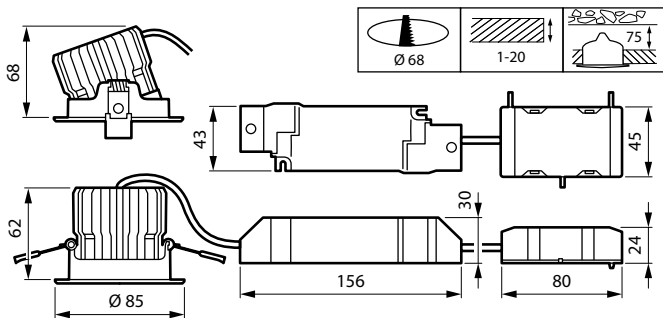

CoreLine Indbygningsspot Gen2

Versions

Målskitse