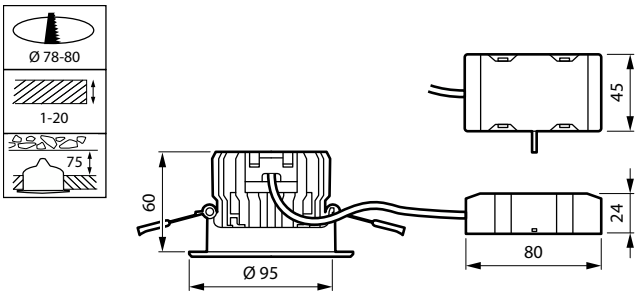

CoreLine Indbygningsspot Gen2

Versions

Målskitse