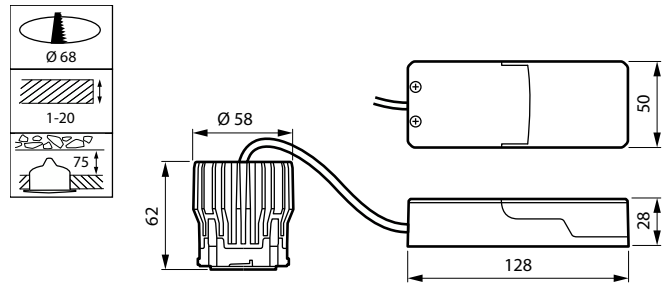

CoreLine Indbygningsspot Gen2

Versions

Målskitse