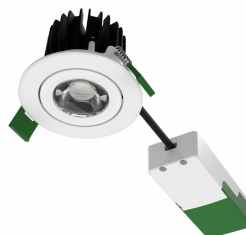

CoreLine Recessed Spot gen2
D68mm 650-950-1200lm
Adjustable WH DDP