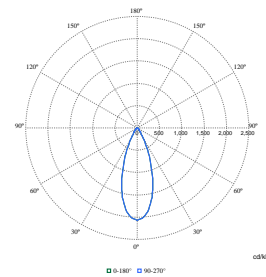

Polar Normal (separate) - 911401810484