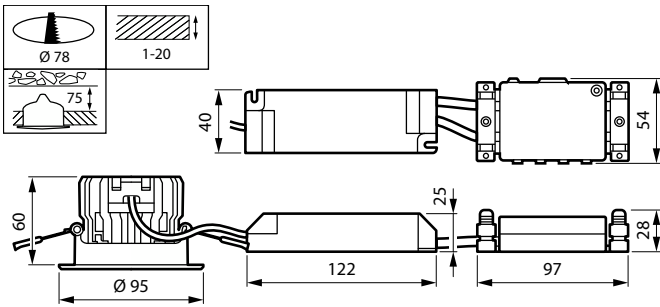

CoreLine Indbygningsspot Gen2

Versions

Målskitse