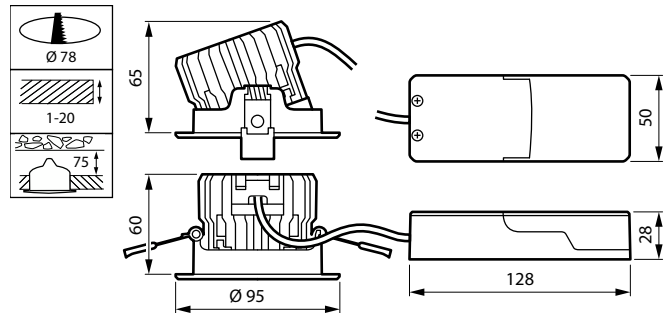

CoreLine Indbygningsspot Gen2

Versions

Målskitse