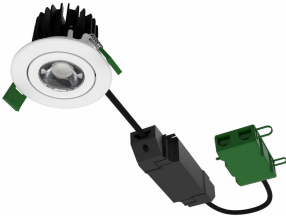

Oplysninger om produktet

CoreLine Recessed Spot gen2
D68mm 650-950-1200lm
Adjustable ALU DDP

CoreLine Recessed Spot gen2
D68mm 650-950-1200lm
Adjustable ALU DDP

CoreLine Recessed Spot gen2
D78mm 650-950lm Fix

CoreLine Recessed Spot gen2
D78mm 650-900lm PSR
Adjustable

CoreLine Recessed Spot gen2
D68mm 1200lm Adjustable WIA
WH DDP

CoreLine Recessed Spot gen2
D78mm 1200lm WIA Adjustable

CoreLine Recessed Spot gen2
D68mm 650-950-1200lm
Adjustable ALU DDP