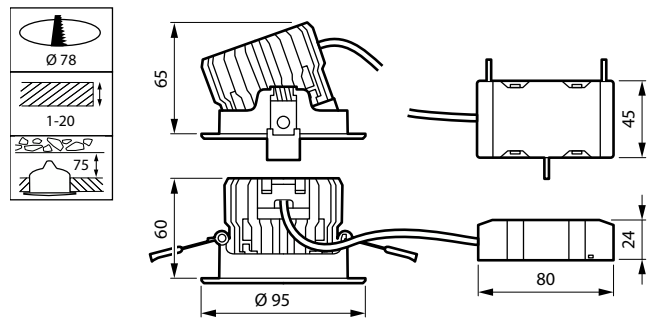

CoreLine Indbygningsspot Gen2

Versions

Målskitse