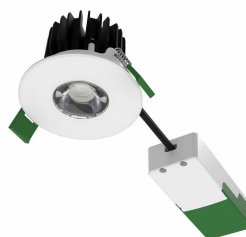

CoreLine Recessed Spot gen2
D68mm 650-950-1200lm Fix WH
DDP