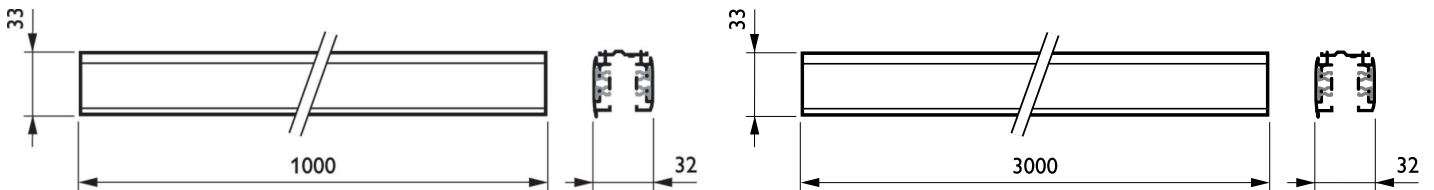

Features

- Can be used with all Philips LED 3C track spots
- Available in lengths of 1, 2, 3 and 4 m
- Available in three finishes – white, black, aluminum
- Range of adaptors, power supply connections and mounting accessories available

3-circuit Square RCS750

Application

- Retail
- Indoor architectural lighting

Versions

RCS750 track, white

Dimensional drawing

Operating and Electrical

Protection class IEC	Safety class I
Protection class IEC	Safety class I

Mechanical and Housing

Ingress protection code	IP30
Ingress protection code	IP30

Approval and Application

CE mark	Yes
CE mark	Yes
Glow-wire test	Temperature 850 °C, duration 5 s
Glow-wire test	Temperature 850 °C, duration 5 s