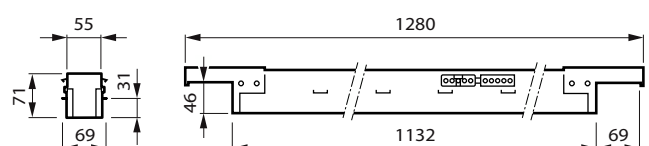

TrueLine Interalu_L113-KLIMA