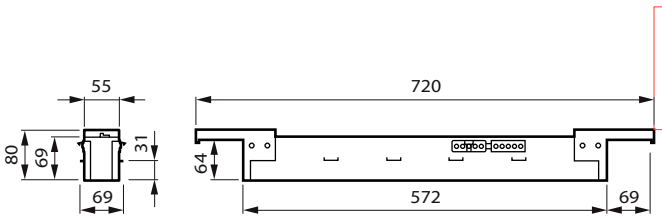

TrueLine Interalu_L117-SAPP

TrueLine Interalu_L57-SAPP