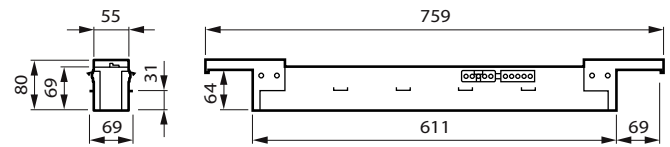

TrueLine Interalu_L61-SAPP