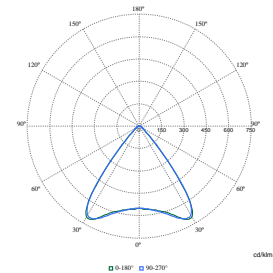

Produktdata

Order Code	Full Product Name	Produktfamiljskod
910505105962	RC530B 34S/UE840 DEIA W8L113 PCV	RC530B
910505105964	RC530B 50S/UE840 DEIA W8L141 PCV	RC530B
910505105965	RC530B 43S/BU840 DEIA W8L150 VPC IP	RC530B
910505103155	RC532B 43S/940 SEIA W8L145 PCV U4 W3	RC532B
910505103160	RC530B 43S/940 SEIA W8L145 PCV U4	RC530B
910505103285	RC530B 43S/TW9 SEIA W8L145 PCV U4	RC530B
910505103291	RC530B 43S/TW9 SEIA W8L145 PCV U4 SC	RC530B
910505103102	RC532B 25S/940 DEIA W8L113 VPC	RC532B
910505103103	RC531B 19S/930 DEIA W8L150 VPC IP	RC531B

Order Code	Full Product Name	Produktfamiljskod
910505103156	RC530B 34S/940 SEIA W8L120 VPC U4 SC	RC530B
910505103157	RC530B 34S/930 SEIA W8L120 VPC U4 W3	RC530B
910505103158	RC530B 34S/930 SEIA W8L120 VPC U4 W3 SC	RC530B
910505103159	RC530B 25S/930 SEIA W8L120 VPC U4 W3	RC530B
910505103288	RC530B 34S/TW9 SEIA W8L120 VPC U4 SC	RC530B
910505103290	RC531B 25S/TW9 SEIA W8L120 VPC U4	RC534B
910505105963	RC530B 34S/UE840 SEIA W8L120 VPC U4 W3SC	RC530B
910505105966	RC530B 34S/BU840 SEIA W8L120 VPC U4 SC	RC530B

Polar Wide Diagrams

Polar Normal (separate) - RC530BI - 910505103160