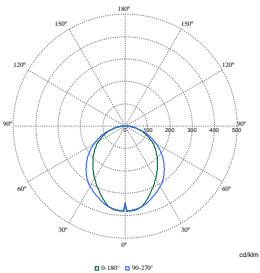

Produktdata

Order Code	Full Product Name	Produktfamiljskod
910505105962	RC530B 34S/UE840 DEIA W8L113 PCV	RC530B
910505105964	RC530B 50S/UE840 DEIA W8L141 PCV	RC530B
910505105965	RC530B 43S/BU840 DEIA W8L150 VPC IP	RC530B
910505103155	RC532B 43S/940 SEIA W8L145 PCV U4 W3	RC532B
910505103160	RC530B 43S/940 SEIA W8L145 PCV U4	RC530B
910505103285	RC530B 43S/TW9 SEIA W8L145 PCV U4	RC530B
910505103291	RC530B 43S/TW9 SEIA W8L145 PCV U4 SC	RC530B
910505103102	RC532B 25S/940 DEIA W8L113 VPC	RC532B
910505103103	RC531B 19S/930 DEIA W8L150 VPC IP	RC531B

Order Code	Full Product Name	Produktfamiljskod
910505103156	RC530B 34S/940 SEIA W8L120 VPC U4 SC	RC530B
910505103157	RC530B 34S/930 SEIA W8L120 VPC U4 W3	RC530B
910505103158	RC530B 34S/930 SEIA W8L120 VPC U4 W3 SC	RC530B
910505103159	RC530B 25S/930 SEIA W8L120 VPC U4 W3	RC530B
910505103288	RC530B 34S/TW9 SEIA W8L120 VPC U4 SC	RC530B
910505103290	RC531B 25S/TW9 SEIA W8L120 VPC U4	RC534B
910505105963	RC530B 34S/UE840 SEIA W8L120 VPC U4 W3SC	RC530B
910505105966	RC530B 34S/BU840 SEIA W8L120 VPC U4 SC	RC530B

Polar Wide Diagrams

Polar Normal (separate) - RC530BI - 910505103103