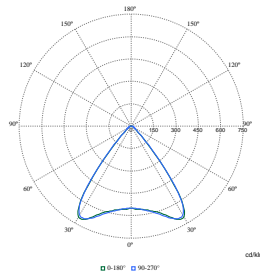

Produktdata

Order Code	Full Product Name	Produktfamiljskod
910505105962	RC530B 34S/UE840 DEIA W8L113 PCV	RC530B
910505105964	RC530B 50S/UE840 DEIA W8L141 PCV	RC530B
910505105965	RC530B 43S/BU840 DEIA W8L150 VPC IP	RC530B
910505103155	RC532B 43S/940 SEIA W8L145 PCV U4 W3	RC532B
910505103160	RC530B 43S/940 SEIA W8L145 PCV U4	RC530B
910505103285	RC530B 43S/TW9 SEIA W8L145 PCV U4	RC530B
910505103291	RC530B 43S/TW9 SEIA W8L145 PCV U4 SC	RC530B
910505103102	RC532B 25S/940 DEIA W8L113 VPC	RC532B
910505103103	RC531B 19S/930 DEIA W8L150 VPC IP	RC531B

Order Code	Full Product Name	Produktfamiljskod
910505103156	RC530B 34S/940 SEIA W8L120 VPC U4 SC	RC530B
910505103157	RC530B 34S/930 SEIA W8L120 VPC U4 W3	RC530B
910505103158	RC530B 34S/930 SEIA W8L120 VPC U4 W3 SC	RC530B
910505103159	RC530B 25S/930 SEIA W8L120 VPC U4 W3	RC530B
910505103288	RC530B 34S/TW9 SEIA W8L120 VPC U4 SC	RC530B
910505103290	RC531B 25S/TW9 SEIA W8L120 VPC U4	RC534B
910505105963	RC530B 34S/UE840 SEIA W8L120 VPC U4 W3SC	RC530B
910505105966	RC530B 34S/BU840 SEIA W8L120 VPC U4 SC	RC530B

Polar Wide Diagrams

Polar Normal (separate) - RC530BI - 910505103102