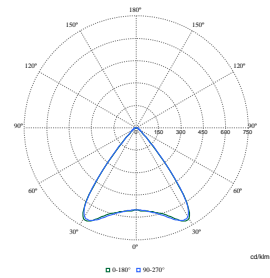

Polar Normal (separate) - RC530BI - 910505103135