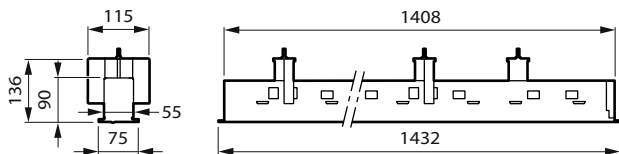

Cote

Recessed VPC_W8L150_no sensor

Recessed VPC_W8L120_sensor/IP

Recessed VPC_W8L120_no sensor