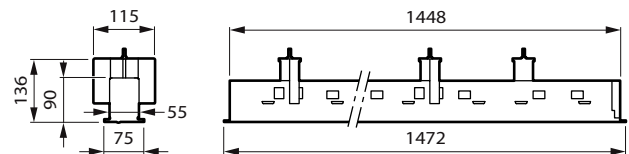

Cote

Recessed VPC_W8L150_no sensor

Recessed VPC_W8L120_sensor/IP

Recessed VPC_W8L120_no sensor