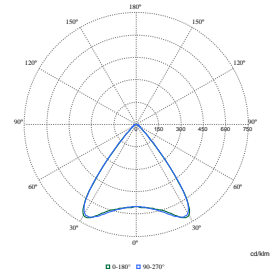

Polar Normal (separate) - RC530BI - 910505103119