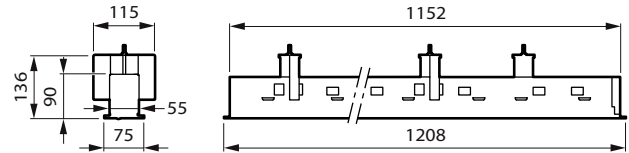

Versions

TrueLine recessed-RC530B L1130

TrueLine-RC534B VPC

TrueLineRecessed PCV LINE
ASYMMETRIC RTP

TrueLineRecessed PCV
ASYMMETRIC RTP

Cote

Recessed VPC_W8L150_no sensor

Recessed VPC_W8L120_sensor/IP