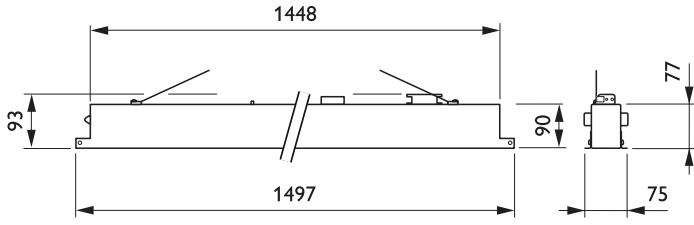

Versions

TrueLine recessed-RC530B L1130

TrueLine-RC534B VPC

TrueLineRecessed PCV LINE
ASYMMETRIC RTP

TrueLineRecessed PCV
ASYMMETRIC RTP

Cote

Recessed VPC_W8L150_no sensor

Recessed VPC_W8L120_sensor/IP