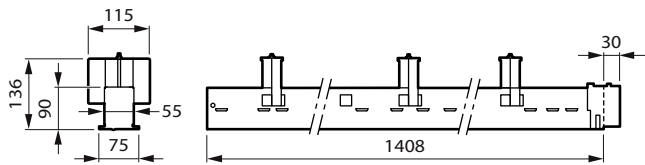

Versions

TrueLine recessed-RC530B L1130

TrueLine-RC534B VPC

TrueLineRecessed PCV LINE
ASYMMETRIC RTP

TrueLineRecessed PCV
ASYMMETRIC RTP

Cote

Recessed VPC_W8L150_no sensor

Recessed VPC_W8L120_sensor/IP