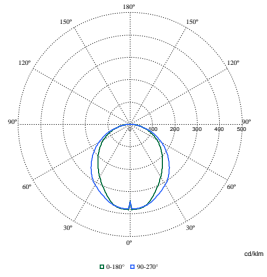

Polar Wide Diagrams

Polar Normal (separate) - RC530BI - 910505103103