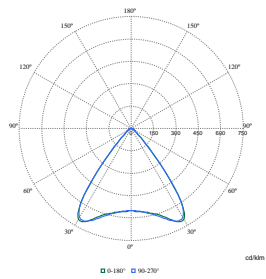

Polar Wide Diagrams

**Polar Normal (separate) - RC530BI -
910505103158**