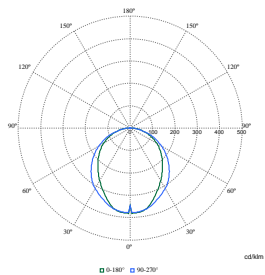

Produktdata

Order Code	Full Product Name	Produktserekode
910505105962	RC530B 34S/UE840 DEIA W8L113 PCV	RC530B
910505105964	RC530B 50S/UE840 DEIA W8L141 PCV	RC530B
910505105965	RC530B 43S/BU840 DEIA W8L150 VPC IP	RC530B
910505103155	RC532B 43S/940 SEIA W8L145 PCV U4 W3	RC532B
910505103160	RC530B 43S/940 SEIA W8L145 PCV U4	RC530B
910505103285	RC530B 43S/TW9 SEIA W8L145 PCV U4	RC530B
910505103291	RC530B 43S/TW9 SEIA W8L145 PCV U4 SC	RC530B
910505103102	RC532B 25S/940 DEIA W8L113 VPC	RC532B
910505103103	RC531B 19S/930 DEIA W8L150 VPC IP	RC531B

Order Code	Full Product Name	Produktserekode
910505103156	RC530B 34S/940 SEIA W8L120 VPC U4 SC	RC530B
910505103157	RC530B 34S/930 SEIA W8L120 VPC U4 W3	RC530B
910505103158	RC530B 34S/930 SEIA W8L120 VPC U4 W3 SC	RC530B
910505103159	RC530B 25S/930 SEIA W8L120 VPC U4 W3	RC530B
910505103288	RC530B 34S/TW9 SEIA W8L120 VPC U4 SC	RC530B
910505103290	RC531B 25S/TW9 SEIA W8L120 VPC U4	RC534B
910505105963	RC530B 34S/UE840 SEIA W8L120 VPC U4 W3SC	RC530B
910505105966	RC530B 34S/BU840 SEIA W8L120 VPC U4 SC	RC530B

Polar Wide Diagrams

Polar Normal (separate) - RC530BI - 910505103103