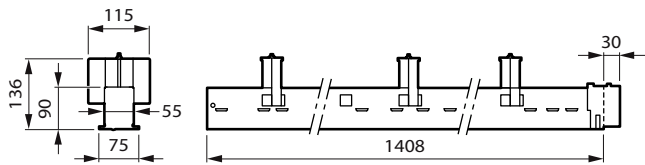

## Versions

TrueLine recessed-RC530B L1130

TrueLine-RC534B VPC

TrueLineRecessed PCV  
ASYMMETRIC RTP

TrueLineRecessed PCV LINE  
NOSENSOR RTP

Maatschets

Recessed VPC\_W8L150\_no sensor

Recessed VPC\_W8L120\_sensor/IP