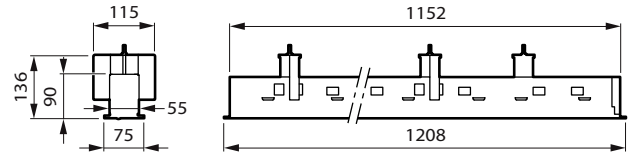

## Versions

TrueLine recessed-RC530B L1130

TrueLine-RC534B VPC

TrueLineRecessed PCV  
ASYMMETRIC RTP

TrueLineRecessed PCV LINE  
NOSENSOR RTP

Maatschets

Recessed VPC\_W8L150\_no sensor

Recessed VPC\_W8L120\_sensor/IP