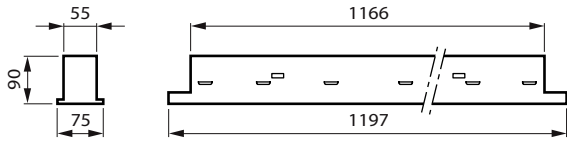

## Versions

TrueLine recessed-RC530B L1130

TrueLine-RC534B VPC

TrueLineRecessed PCV  
ASYMMETRIC RTP

TrueLineRecessed PCV LINE  
NOSENSOR RTP

Maatschets

Recessed VPC\_W8L150\_no sensor

Recessed VPC\_W8L120\_sensor/IP