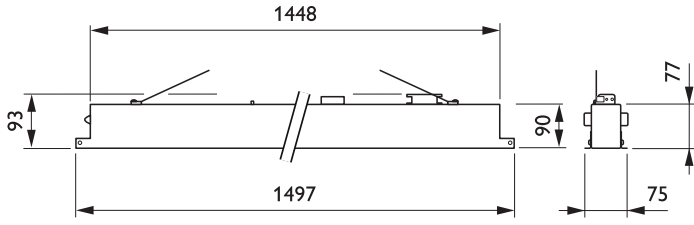

## Versions

TrueLine recessed-RC530B L1130

TrueLine-RC534B VPC

TrueLineRecessed PCV  
ASYMMETRIC RTP

TrueLineRecessed PCV LINE  
NOSENSOR RTP

Maatschets

Recessed VPC\_W8L150\_no sensor

Recessed VPC\_W8L120\_sensor/IP