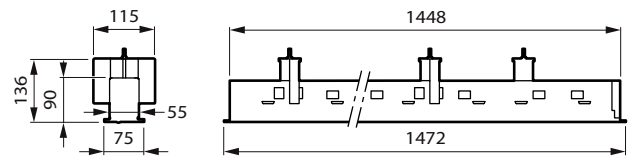

Maatschets

Recessed VPC_W8L150_no sensor

Recessed VPC_W8L120_sensor/IP

Recessed VPC_W8L120_no sensor