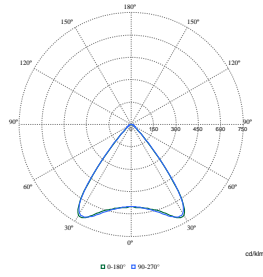

Polar Normal (separate) - RC530BI - 910505103127