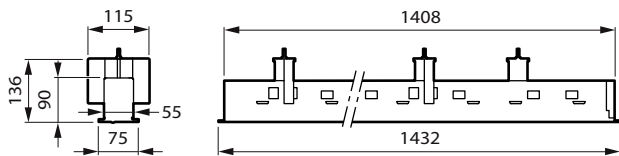

Maatschets

Recessed VPC_W8L150_no sensor

Recessed VPC_W8L120_sensor/IP

Recessed VPC_W8L120_no sensor