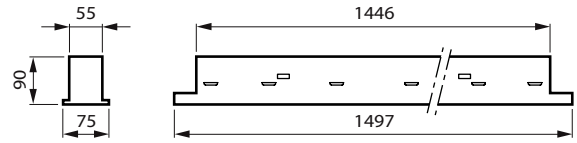

## Versions

TrueLine recessed-RC530B L1130

TrueLine-RC534B VPC

TrueLineRecessed PCV  
ASYMMETRIC RTP

TrueLineRecessed PCV LINE  
NOSENSOR RTP

Maatschets

Recessed VPC\_W8L150\_no sensor

Recessed VPC\_W8L120\_sensor/IP