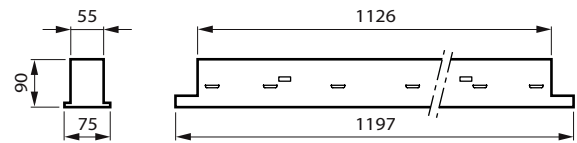

## Versions

TrueLine recessed-RC530B L1130

TrueLine-RC534B VPC

TrueLineRecessed PCV  
ASYMMETRIC RTP

TrueLineRecessed PCV LINE  
NOSENSOR RTP

Maatschets

Recessed VPC\_W8L150\_no sensor

Recessed VPC\_W8L120\_sensor/IP