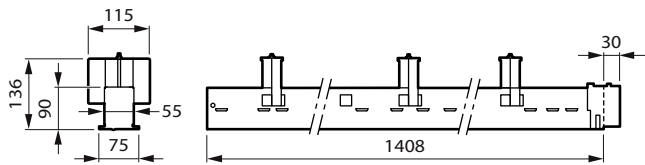

Recessed VPC_W8L120_no sensor