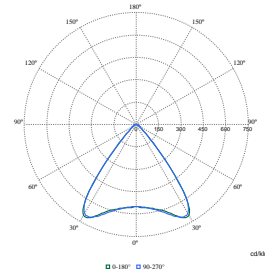

Polar Normal (separate) - RC530BI - 910505103119