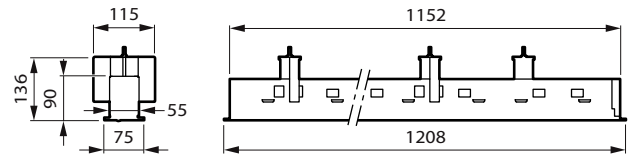

Versions

TrueLine recessed-RC530B L1130

TrueLineRecessed PCV LINE
ASYMMETRIC RTP

TrueLineRecessed PCV
ASYMMETRIC RTP

TrueLine Recessed-U3

TrueLine, recessed

Dimensional drawing

Recessed VPC_W8L150_no sensor