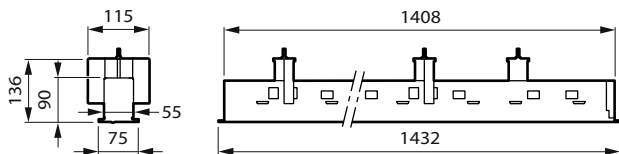

TrueLine, recessed

Dimensional drawing

Recessed VPC_W8L150_no sensor

Recessed VPC_W8L120_sensor/IP

Recessed VPC_W8L120_no sensor