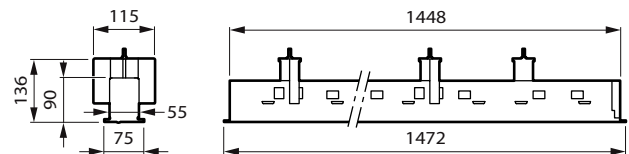

TrueLine, recessed

Dimensional drawing

Recessed VPC_W8L150_no sensor

Recessed VPC_W8L120_sensor/IP

Recessed VPC_W8L120_no sensor