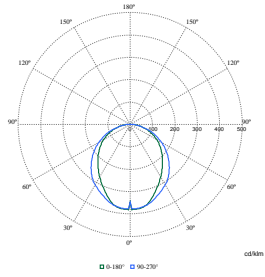

Polar Wide Diagrams

Polar Normal (separate) - RC530BI - 910505103103