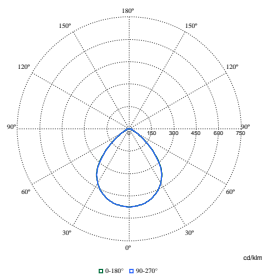

Polar Normal (separate) - null - 910505105870