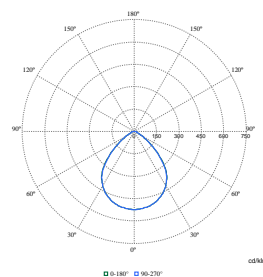

Polar Normal (separate) - RC460BP - 910505103388