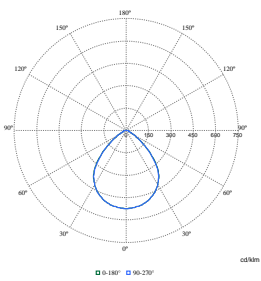

Order Code	Full Product Name	Product family code
910505105870	RC461B 80S/TW9 SEIA W30L120 VPC CWL U4	RC461B
910505105882	RC463B 34S/940 DEIA W62L62 CWL CPC	RC463B
910505105883	RC463B 40S/940 DEIA W62L62 CPC CWL	RC463B
910505105889	RC463B 34S/UE840 DEIA W62L62 CPC CWL	RC463B
910505105885	RC463B 40S/940 SEIA W62L62 CPC CWL IA4	RC463B
910505105890	RC463B 34S/UE840 SEIA W62L62 CPC CWL IA4	RC463B
910505105880	RC463B 34S/940 DEIA W62L62 CWL VPC	RC463B
910505105881	RC463B 40S/940 DEIA W62L62 CWL VPC	RC463B
910505105887	RC463B 34S/UE840 DEIA W62L62 VPC CWL	RC463B
910505105871	RC461B 40S/UE840 DEIA W30L120 VPC CWL SC	RC461B
910505105872	RC461B 28S/UE840 DEIA W30L120 VPC CWL	RC461B
910505105873	RC463B 40S/940 SEIA W31L125 VPC CWL U4	RC463B
910505105884	RC463B 40S/940 SEIA W62L62 VPC CWL U4	RC463B
910505105886	RC463B 80S/TW9 SEIA W62L62 VPC CWL U4	RC463B
910505105888	RC463B 34S/UE840 SEIA W62L62 VPC CWL U4	RC463B

Polar Wide Diagrams

Polar Normal (separate) - RC460BN - 910505101692