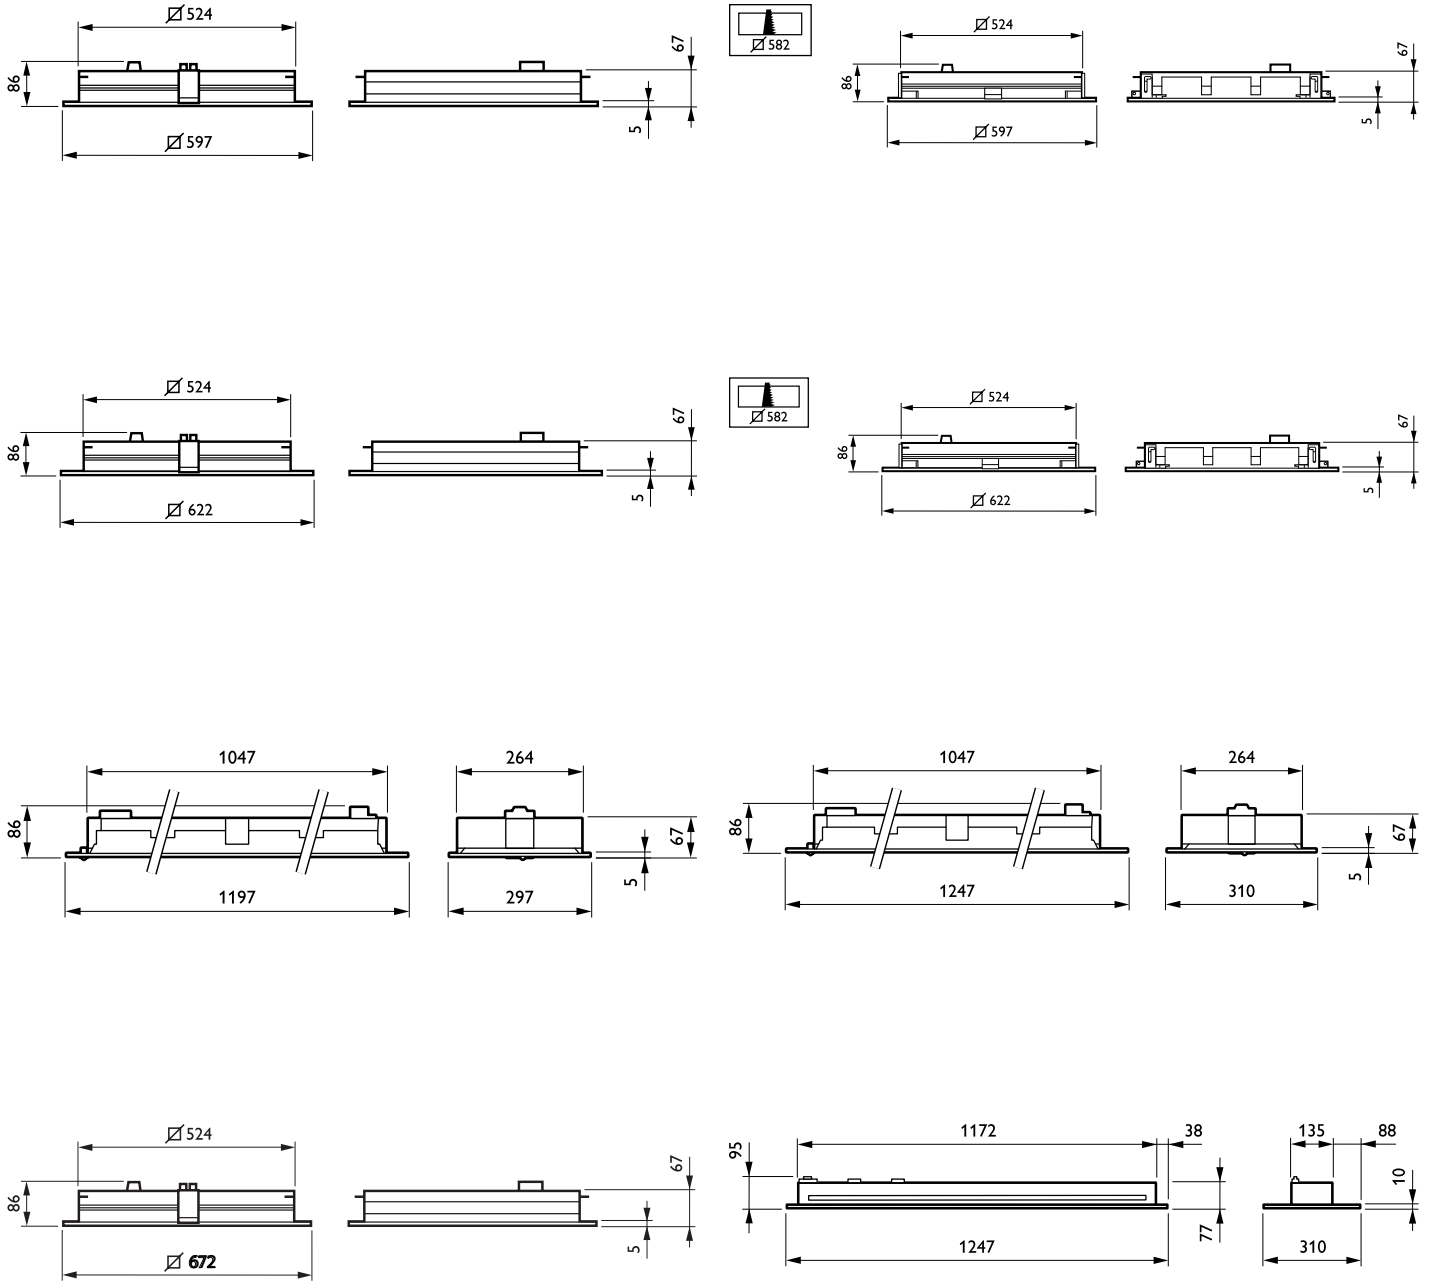

PowerBalance RC463B W31L125 CWL U4

Dimensional drawing

PowerBalance gen2

Product details

IPDP_RC460Bi_0153-Detail photo

Upgradable sensor

IPDP_RC460Bi_0039-Detail photo

IPDP_RC460Bi_0041-Detail photo