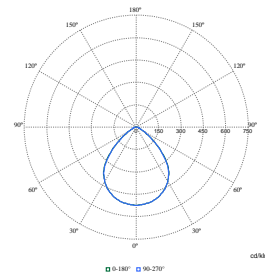

Polar Normal (separate) - RC460BN - 910505101680