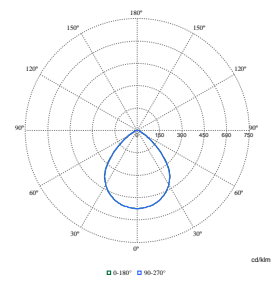

Polar Normal (separate) - RC460BN - 910505100270