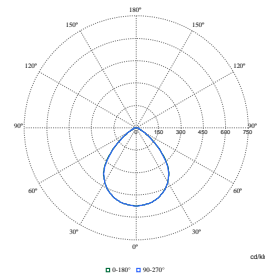

Polar Normal (separate) - RC460BN - 910505100261