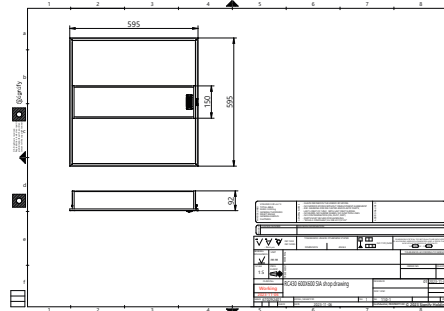

Application

- Office
- Meeting room
- Healthcare

Versions

Aura RC430

Dimensional drawing

Dimensional drawing

General Information	
Driver included	Yes
Gear	-
Number of gear units	1 unit
Light Technical	
Beam angle of light source	115 degree(s)
Optic type	Beam angle 90°
Operating and Electrical	
Protection class IEC	Safety class II
Input Voltage	220-240 V
Line Frequency	50 or 60 Hz
Suitable for random switching	Yes
Mechanical and Housing	
Optical cover type	Prismatic bowl/ cover linear horizontal
Housing Color	White RAL 9003
Mech. impact protection code	IK03
Ingress protection code	IP20
Approval and Application	
Ambient temperature range	-20 to +40 °C
CE mark	Yes
ENEC mark	ENEC mark
Flammability mark	For mounting on normally flammable surfaces
Glow-wire test	Temperature 650 °C, duration 30 s
Initial Performance (IEC Compliant)	
Luminous flux tolerance	-10% / +10%