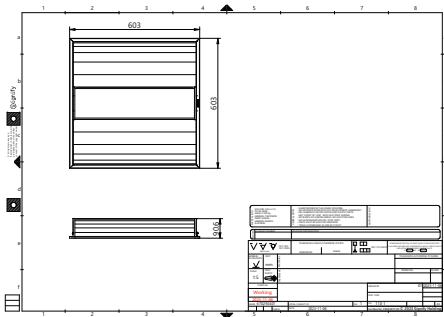

Application

- Office
- Meeting room
- Healthcare

Versions

Aura RC430

Dimensional drawing

Dimensional drawing

General Information	
Driver included	Yes
Gear	-
Number of gear units	1 unit
Light Technical	
Beam angle of light source	115 degree(s)
Optic type	Beam angle 90°
Operating and Electrical	
Protection class IEC	Safety class II
Input Voltage	220-240 V
Line Frequency	50 or 60 Hz
Suitable for random switching	Yes
Mechanical and Housing	
Optical cover type	Prismatic bowl/ cover linear horizontal
Housing Color	White RAL 9003
Mech. impact protection code	IK03
Ingress protection code	IP20
Approval and Application	
Ambient temperature range	-20 to +40 °C
CE mark	Yes
ENEC mark	ENEC mark
Flammability mark	For mounting on normally flammable surfaces
Glow-wire test	Temperature 650 °C, duration 30 s
Initial Performance (IEC Compliant)	
Luminous flux tolerance	-10% / +10%