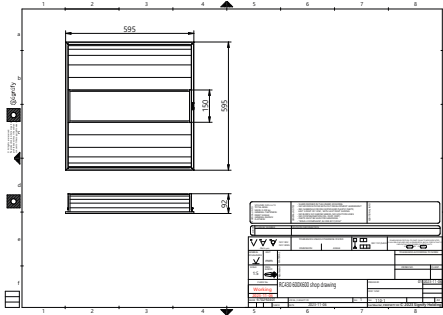

Application

- Office
- Meeting room
- Healthcare

Versions

Aura RC430

Dimensional drawing

Dimensional drawing

General Information	
Driver included	Yes
Gear	-
Number of gear units	1 unit
Light Technical	
Beam angle of light source	115 degree(s)
Optic type	Beam angle 90°
Operating and Electrical	
Protection class IEC	Safety class II
Input Voltage	220-240 V
Line Frequency	50 or 60 Hz
Suitable for random switching	Yes
Mechanical and Housing	
Optical cover type	Prismatic bowl/ cover linear horizontal
Housing Color	White RAL 9003
Mech. impact protection code	IK03
Ingress protection code	IP20
Approval and Application	
Ambient temperature range	-20 to +40 °C
CE mark	Yes
ENEC mark	ENEC mark
Flammability mark	For mounting on normally flammable surfaces
Glow-wire test	Temperature 650 °C, duration 30 s
Initial Performance (IEC Compliant)	
Luminous flux tolerance	-10% / +10%