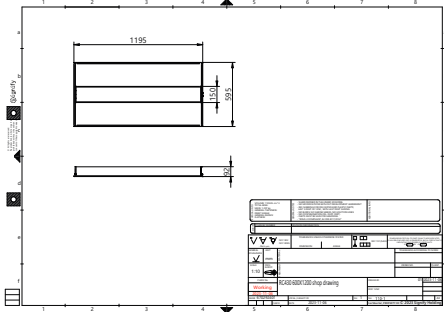

Application

- Office
- Meeting room
- Healthcare

Versions

Aura RC430

Dimensional drawing

Dimensional drawing

General Information	
Driver included	Yes
Gear	-
Number of gear units	1 unit
Light Technical	
Beam angle of light source	115 degree(s)
Optic type	Beam angle 90°
Operating and Electrical	
Protection class IEC	Safety class II
Input Voltage	220-240 V
Line Frequency	50 or 60 Hz
Suitable for random switching	Yes
Mechanical and Housing	
Optical cover type	Prismatic bowl/ cover linear horizontal
Housing Color	White RAL 9003
Mech. impact protection code	IK03
Ingress protection code	IP20
Approval and Application	
Ambient temperature range	-20 to +40 °C
CE mark	Yes
ENEC mark	ENEC mark
Flammability mark	For mounting on normally flammable surfaces
Glow-wire test	Temperature 650 °C, duration 30 s
Initial Performance (IEC Compliant)	
Luminous flux tolerance	-10% / +10%