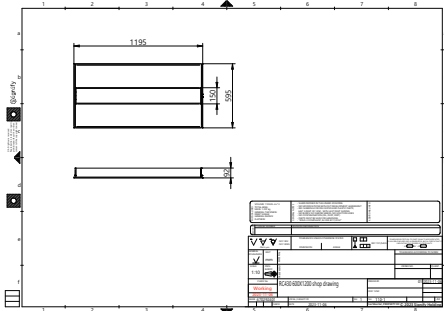

Application

- Office
- Meeting room
- Healthcare

Versions

Aura RC430

Dimensional drawing

Dimensional drawing

General Information	
Driver included	Yes
Gear	-
Number of gear units	1 unit
Light Technical	
Beam angle of light source	115 degree(s)
Optic type	Beam angle 90°
Operating and Electrical	
Protection class IEC	Safety class II
Input Voltage	220-240 V
Line Frequency	50 or 60 Hz
Suitable for random switching	Yes
Mechanical and Housing	
Optical cover type	Prismatic bowl/ cover linear horizontal
Housing Color	White RAL 9003
Mech. impact protection code	IK03
Ingress protection code	IP20
Approval and Application	
Ambient temperature range	-20 to +40 °C
CE mark	Yes
ENEC mark	ENEC mark
Flammability mark	For mounting on normally flammable surfaces
Glow-wire test	Temperature 650 °C, duration 30 s
Initial Performance (IEC Compliant)	
Luminous flux tolerance	-10% / +10%