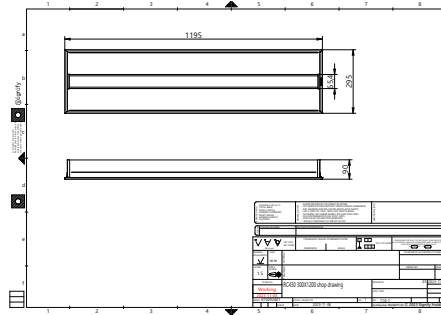

Application

- Office
- Meeting room
- Healthcare

Versions

Aura RC430

Dimensional drawing

Dimensional drawing

General Information	
Driver included	Yes
Gear	-
Number of gear units	1 unit
Light Technical	
Beam angle of light source	115 degree(s)
Optic type	Beam angle 90°
Operating and Electrical	
Protection class IEC	Safety class II
Input Voltage	220-240 V
Line Frequency	50 or 60 Hz
Suitable for random switching	Yes
Mechanical and Housing	
Optical cover type	Prismatic bowl/ cover linear horizontal
Housing Color	White RAL 9003
Mech. impact protection code	IK03
Ingress protection code	IP20
Approval and Application	
Ambient temperature range	-20 to +40 °C
CE mark	Yes
ENEC mark	ENEC mark
Flammability mark	For mounting on normally flammable surfaces
Glow-wire test	Temperature 650 °C, duration 30 s
Initial Performance (IEC Compliant)	
Luminous flux tolerance	-10% / +10%