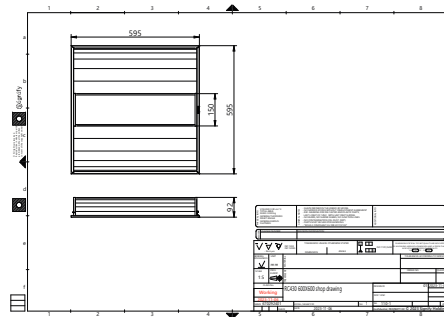

Application

- Office
- Meeting room
- Healthcare

Versions

Aura RC430

Dimensional drawing

Dimensional drawing

General Information	
Driver included	Yes
Gear	-
Number of gear units	1 unit
Light Technical	
Beam angle of light source	115 degree(s)
Optic type	Beam angle 90°
Operating and Electrical	
Protection class IEC	Safety class II
Input Voltage	220-240 V
Line Frequency	50 or 60 Hz
Suitable for random switching	Yes
Mechanical and Housing	
Optical cover type	Prismatic bowl/ cover linear horizontal
Housing Color	White RAL 9003
Mech. impact protection code	IK03
Ingress protection code	IP20
Approval and Application	
Ambient temperature range	-20 to +40 °C
CE mark	Yes
ENEC mark	ENEC mark
Flammability mark	For mounting on normally flammable surfaces
Glow-wire test	Temperature 650 °C, duration 30 s
Initial Performance (IEC Compliant)	
Luminous flux tolerance	-10% / +10%