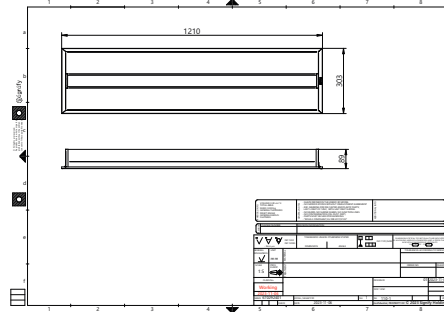

Application

- Office
- Meeting room
- Healthcare

Versions

Aura RC430

Dimensional drawing

Dimensional drawing

General Information	
Driver included	Yes
Gear	-
Number of gear units	1 unit
Light Technical	
Beam angle of light source	115 degree(s)
Optic type	Beam angle 90°
Operating and Electrical	
Protection class IEC	Safety class II
Input Voltage	220-240 V
Line Frequency	50 or 60 Hz
Suitable for random switching	Yes
Mechanical and Housing	
Optical cover type	Prismatic bowl/ cover linear horizontal
Housing Color	White RAL 9003
Mech. impact protection code	IK03
Ingress protection code	IP20
Approval and Application	
Ambient temperature range	-20 to +40 °C
CE mark	Yes
ENEC mark	ENEC mark
Flammability mark	For mounting on normally flammable surfaces
Glow-wire test	Temperature 650 °C, duration 30 s
Initial Performance (IEC Compliant)	
Luminous flux tolerance	-10% / +10%