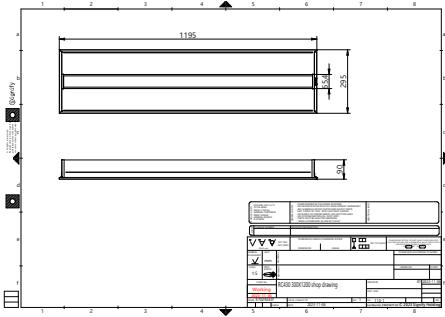

Application

- Office
- Meeting room
- Healthcare

Dimensional drawing

General Information	
Driver included	Yes
Gear	-
Number of gear units	1 unit
Light Technical	
Beam angle of light source	115 degree(s)
Optic type	Beam angle 90°
Operating and Electrical	
Protection class IEC	Safety class II
Input Voltage	220-240 V
Line Frequency	50 or 60 Hz
Suitable for random switching	Yes
Mechanical and Housing	
Optical cover type	Prismatic bowl/ cover linear horizontal
Housing Color	White RAL 9003
Mech. impact protection code	IK03
Ingress protection code	IP20
Approval and Application	
Ambient temperature range	-20 to +40 °C
CE mark	Yes
ENEC mark	ENEC mark
Flammability mark	For mounting on normally flammable surfaces
Glow-wire test	Temperature 650 °C, duration 30 s
Initial Performance (IEC Compliant)	
Luminous flux tolerance	-10% / +10%