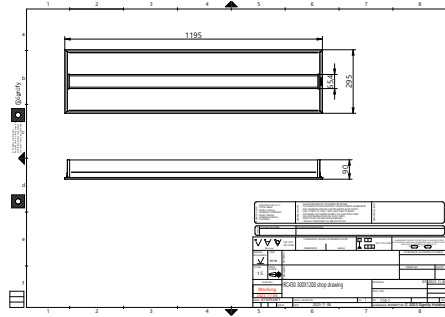

Application

- Office
- Meeting room
- Healthcare

Dimensional drawing

General Information	
Driver included	Yes
Gear	-
Number of gear units	1 unit
Light Technical	
Beam angle of light source	115 degree(s)
Optic type	Beam angle 90°
Operating and Electrical	
Protection class IEC	Safety class II
Input Voltage	220-240 V
Line Frequency	50 or 60 Hz
Suitable for random switching	Yes
Mechanical and Housing	
Optical cover type	Prismatic bowl/ cover linear horizontal
Housing Color	White RAL 9003
Mech. impact protection code	IK03
Ingress protection code	IP20
Approval and Application	
Ambient temperature range	-20 to +40 °C
CE mark	Yes
ENEC mark	ENEC mark
Flammability mark	For mounting on normally flammable surfaces
Glow-wire test	Temperature 650 °C, duration 30 s
Initial Performance (IEC Compliant)	
Luminous flux tolerance	-10% / +10%