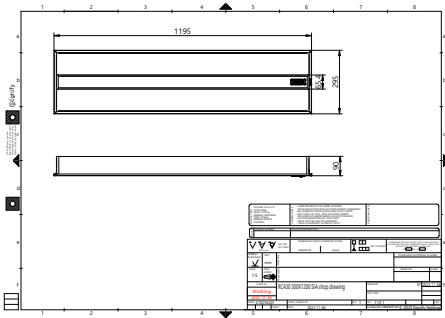

Application

- Office
- Meeting room
- Healthcare

Dimensional drawing

General Information	
Driver included	Yes
Gear	-
Number of gear units	1 unit
Light Technical	
Beam angle of light source	115 degree(s)
Optic type	Beam angle 90°
Operating and Electrical	
Protection class IEC	Safety class II
Input Voltage	220-240 V
Line Frequency	50 or 60 Hz
Suitable for random switching	Yes
Mechanical and Housing	
Optical cover type	Prismatic bowl/ cover linear horizontal
Housing Color	White RAL 9003
Mech. impact protection code	IK03
Ingress protection code	IP20
Approval and Application	
Ambient temperature range	-20 to +40 °C
CE mark	Yes
ENEC mark	ENEC mark
Flammability mark	For mounting on normally flammable surfaces
Glow-wire test	Temperature 650 °C, duration 30 s
Initial Performance (IEC Compliant)	
Luminous flux tolerance	-10% / +10%