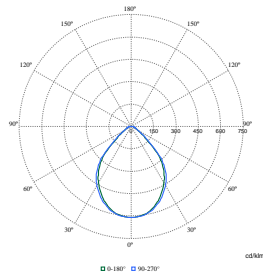

Polar Wide Diagrams

Polar Normal (separate) - RC340BI - 910925868912

Polar Normal (separate) - RC340BI - 910925868910

Polar Normal (separate) - RC340BI - 910925868914

Polar Wide Diagrams

Polar Normal (separate) - RC340BI - 910925866969