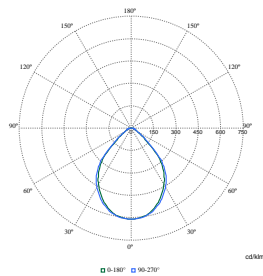

Polar Wide Diagrams

Polar Normal (separate) - RC340BI - 910925868912

Polar Normal (separate) - RC340BI - 910925868910

Polar Normal (separate) - RC340BI - 910925868914

Polar Wide Diagrams

Polar Normal (separate) - RC340BI - 910925866969