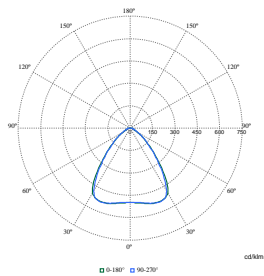

Order Code	Full Product Name	Initial kromaticitet
910505105982	RC340B 36S/940 SEIA W60L60 VPC DLO U4	(0.38, 0.38) SDCM $<$3
910505105987	RC340B 42S/840 SEIA W60L60 VPC PCS U4 SC	(0.38, 0.38) SDCM $<$3
910505105988	RC340B 42S/840 PSU W30L120 VPC PCS ELB3	(0.38, 0.38) SDCM $<$3
910505105983	RC340B 42S/940 SEIA W30L120 VPC DLO U4	(0.38, 0.38) SDCM $<$3
910925866968	RC340B 36S/940 PSE W60L60 VPC MLO PIP	(0.38, 0.37) SDCM $\leq$3

Prestanda över tid (IEC-kompatibel)

Order Code	Full Product Name	Drivdonsbortfallskvot vid 5 000 tim
910925868910	RC340B 36S/930 SEIA W60L60 VPC MLO U4	-
910925868912	RC340B 36S/930 SEIA W60L60 VPC PCS U4	-
910925868914	RC340B 36S/940 SEIA W60L60 VPC MLO U4	-
910925868916	RC340B 36S/940 SEIA W60L60 VPC PCS U4	-
910505105985	RC340B 36S/940 SEIA W60L60 VPC MXO U4	-
910925866969	RC340B 36S/940 DEIA W60L60 VPC MLO	0,01 %
910925867003	RC340B 42S/940 PSE W60L60 VPC PCS	0,01 %

Order Code	Full Product Name	Drivdonsbortfallskvot vid 5 000 tim
910925867004	RC340B 42S/940 DEIA W60L60 VPC PCS	0,01 %
910505105982	RC340B 36S/940 SEIA W60L60 VPC DLO U4	-
910505105987	RC340B 42S/840 SEIA W60L60 VPC PCS U4 SC	-
910505105988	RC340B 42S/840 PSU W30L120 VPC PCS ELB3	-
910505105983	RC340B 42S/940 SEIA W30L120 VPC DLO U4	-
910925866968	RC340B 36S/940 PSE W60L60 VPC MLO PIP	0,01 %

Polar Wide Diagrams

Polar Normal (separate) - RC340BI - 910925868912