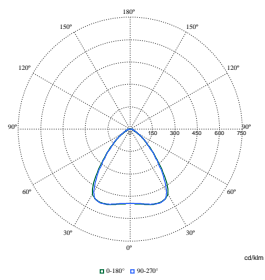

Polar Normal (separate) - RC340BI - 910925867004