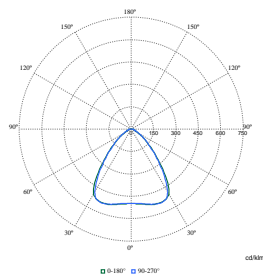

Polar Normal (separate) - RC340BI - 910925868916