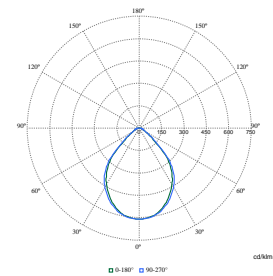

Polar Wide Diagrams

Polar Normal (separate) - RC340BI - 910925868912

Polar Normal (separate) - RC340BI - 910925868910

Polar Normal (separate) - RC340BI - 910925868914

Polar Wide Diagrams

Polar Normal (separate) - RC340BI - 910925866969