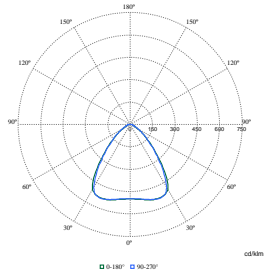

Polar Wide Diagrams

Polar Normal (separate) - RC340BI - 910925868912