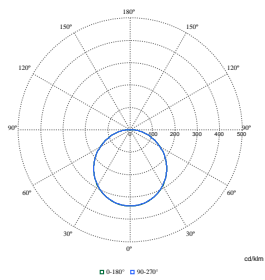

Polar Normal (separate) - RC340BI - 910925867001