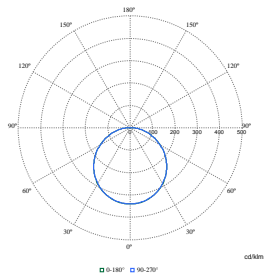

Polar Normal (separate) - RC340BI - 910925867002