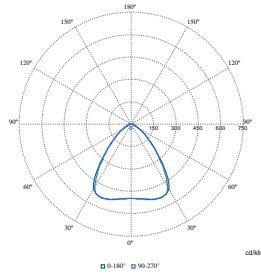

## Polar Wide Diagrams

**Polar Normal (separate) - RC340BI - 910925867044**

**Polar Normal (separate) - RC340BI - 910925867045**

**Polar Normal (separate) - RC340BI - 910925867048**

**Polar Normal (separate) - RC340BI - 910925867065**