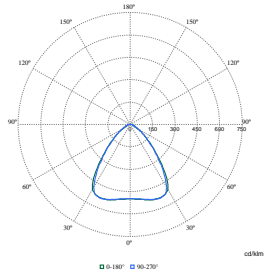

Polar Wide Diagrams

Polar Normal (separate) - RC340BI - 910925867042