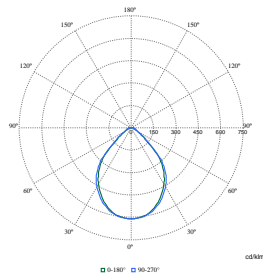

Polar Normal (separate) - RC340BI - 910925867032