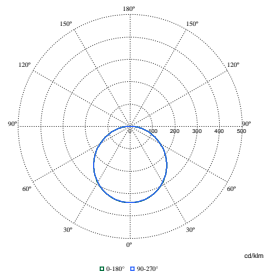

Polar Wide Diagrams

Polar Normal (separate) - RC340BI - 910925867001