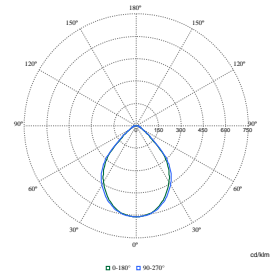

Polar Normal (separate) - RC340BI - 910925866999