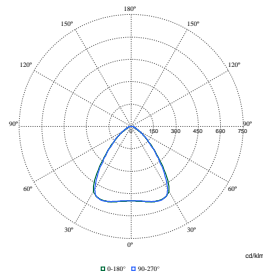

Polar Normal (separate) - RC340BI - 910925867004