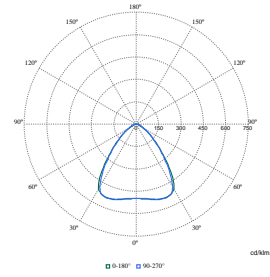

Polar Normal (separate) - RC340BI - 910925867041