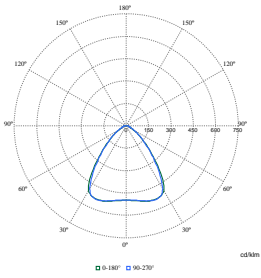

Polar Normal (separate) - RC340BI - 910925867066