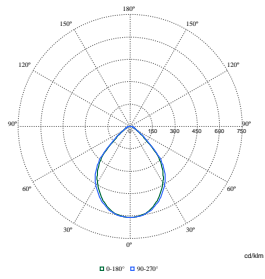

Polar Wide Diagrams

Polar Normal (separate) - RC340BI - 910925866980