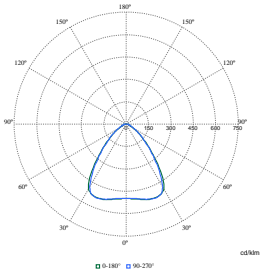

## Polar Wide Diagrams

**Polar Normal (separate) - RC340BI - 910925867044**

**Polar Normal (separate) - RC340BI - 910925867045**

**Polar Normal (separate) - RC340BI - 910925867048**

**Polar Normal (separate) - RC340BI - 910925867065**