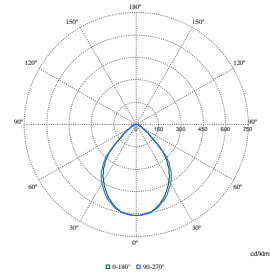

## Polar Wide Diagrams

**Polar Normal (separate) - RC340BI - 910925867044**

**Polar Normal (separate) - RC340BI - 910925867045**

**Polar Normal (separate) - RC340BI - 910925867048**

**Polar Normal (separate) - RC340BI - 910925867065**