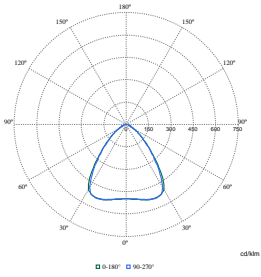

Polar Wide Diagrams

Polar Normal (separate) - RC340BI - 910925867044