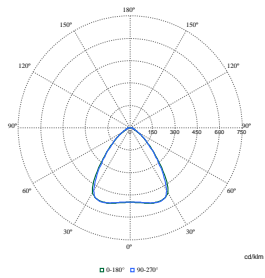

Polar Normal (separate) - RC340BI - 910925867039