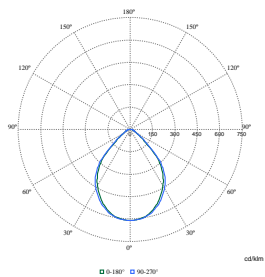

Polar Wide Diagrams

Polar Normal (separate) - RC340BI - 910925866978