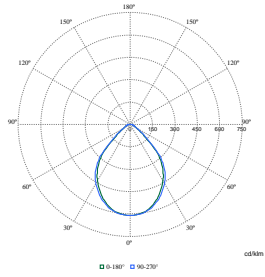

Polar Wide Diagrams

Polar Normal (separate) - RC340BI - 910925866968