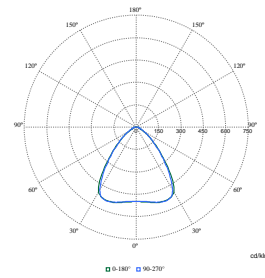

Polar Normal (separate) - RC340BI - 910925867034