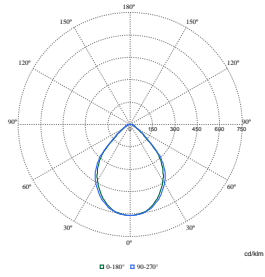

Polar Wide Diagrams

Polar Normal (separate) - RC340BI - 910925867018