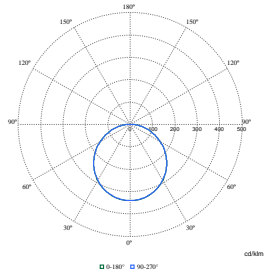

Polar Wide Diagrams

Polar Normal (separate) - RC340BI - 910925867002