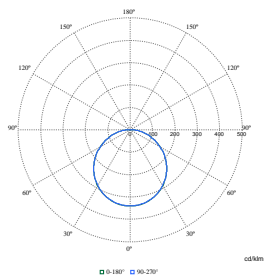

Polar Normal (separate) - RC340BI - 910925867062