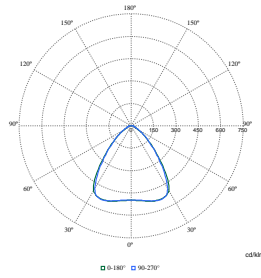

Polar Normal (separate) - RC340BI - 910925866972