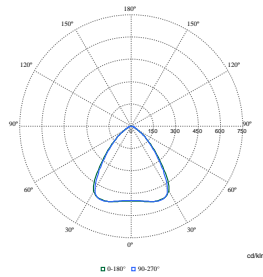

Polar Normal (separate) - null - 910505105988