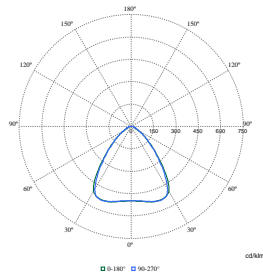

Polar Normal (separate) - RC340BI - 910925866968

Polar Normal (separate) - RC340BI - 910925867003

FlexBlend Recessed

Polar Wide Diagrams

Polar Normal (separate) - RC340BI - 910925867004

Polar Normal (separate) - RC340BI - 910925868916