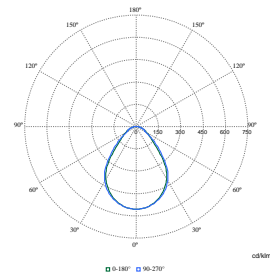

Polar Normal (separate) - null - 910505105985