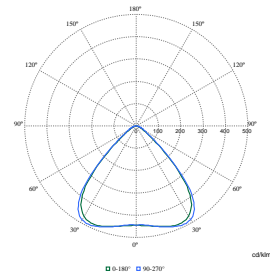

Polar Normal (separate) - RC340BI - 910925866968

Polar Normal (separate) - RC340BI - 910925867003

FlexBlend Recessed

Polar Wide Diagrams

Polar Normal (separate) - RC340BI - 910925867004

Polar Normal (separate) - RC340BI - 910925868916