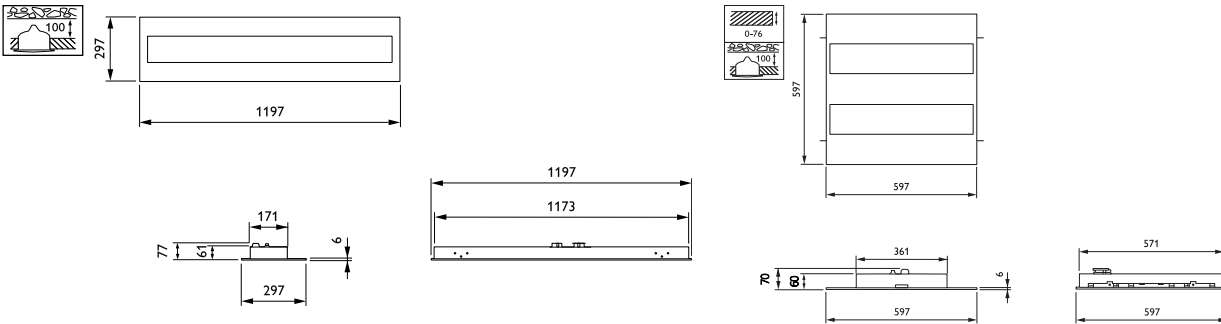

FlexBlend Recessed

Versions

FlexBlend Recessed RC342B
W62L62 MLO VPC

Målskisse

Produkt detaljer

FlexBlend Recessed-
RC340B_MLO_DPP

FlexBlend Recessed-
RC340B_W60L60_Backcover_VPC
C

FlexBlend Recessed RC340B PIP
Open