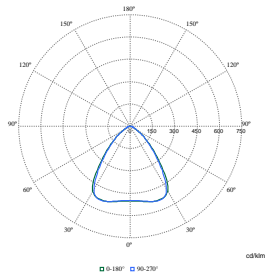

Polar Normal (separate) - null - 910505105987