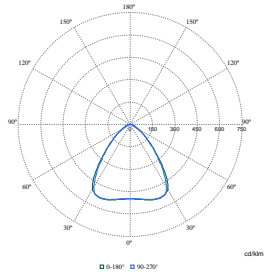

Polar Wide Diagrams

Polar Normal (separate) - RC340BI - 910925866973