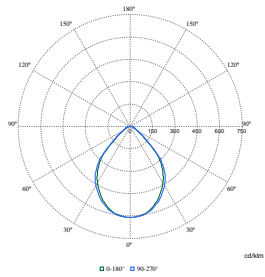

Polar Wide Diagrams

Polar Normal (separate) - RC340BI - 910925867029