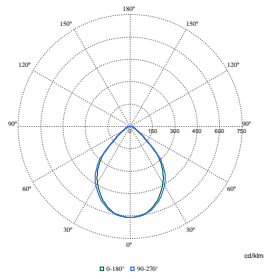

Polar Wide Diagrams

Polar Normal (separate) - RC340BI - 910925867031