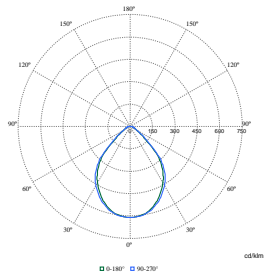

Polar Wide Diagrams

Polar Normal (separate) - RC340BI - 910925867026