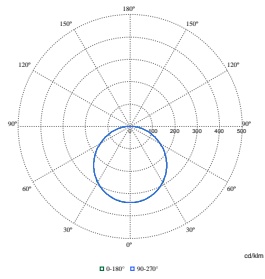

Polar Wide Diagrams

Polar Normal (separate) - RC340BI - 910925867062