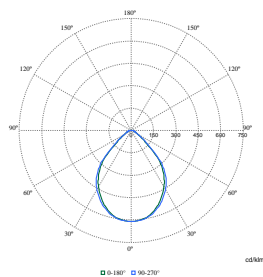

Polar Wide Diagrams

Polar Normal (separate) - RC340BI - 910925866978

Polar Normal (separate) - RC340BI - 910925866989

Polar Normal (separate) - RC340BI - 910925867030

Polar Wide Diagrams

Polar Normal (separate) - RC340BI - 910925867031