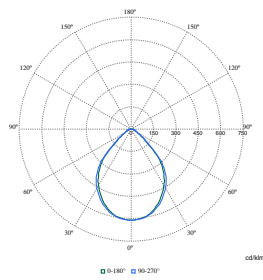

Polar Normal (separate) - RC340BI - 910925866979