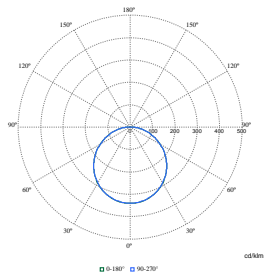

Polar Normal (separate) - RC340BI - 910925867001