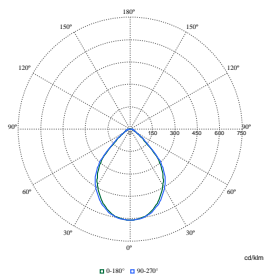

Polar Normal (separate) - RC340BI - 910925866968