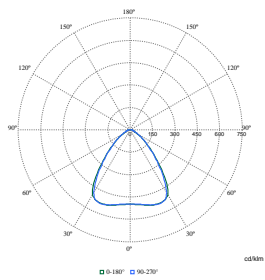

Polar Normal (separate) - RC340BI - 910925867038