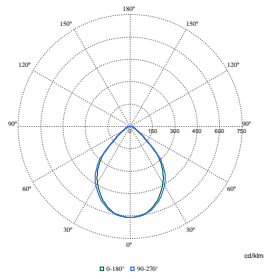

Polar Wide Diagrams

Polar Normal (separate) - RC340BI - 910925866978

Polar Normal (separate) - RC340BI - 910925866989

Polar Normal (separate) - RC340BI - 910925867030

Polar Wide Diagrams

Polar Normal (separate) - RC340BI - 910925867031