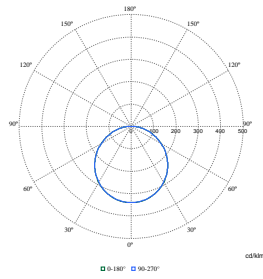

Polar Wide Diagrams

Polar Normal (separate) - RC340BI - 910925866978

Polar Normal (separate) - RC340BI - 910925866989

Polar Normal (separate) - RC340BI - 910925867030

Polar Wide Diagrams

Polar Normal (separate) - RC340BI - 910925867031