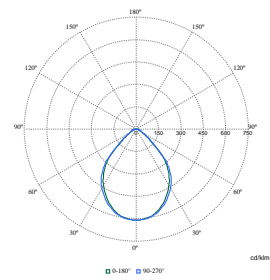

Polar Normal (separate) - RC340BI - 910925866981