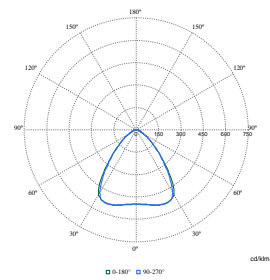

Polar Normal (separate) - RC340BI - 910925867050