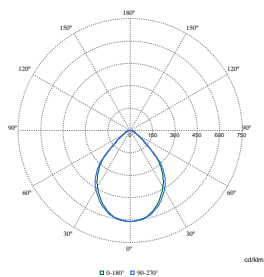

Polar Wide Diagrams

Polar Normal (separate) - RC340BI - 910925866978