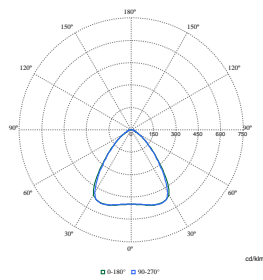

Polar Normal (separate) - RC340BI - 910925867040