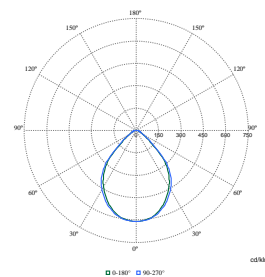

Polar Wide Diagrams

Polar Normal (separate) - RC340BI - 910925866978

Polar Normal (separate) - RC340BI - 910925866989

Polar Normal (separate) - RC340BI - 910925867030

Polar Wide Diagrams

Polar Normal (separate) - RC340BI - 910925867031