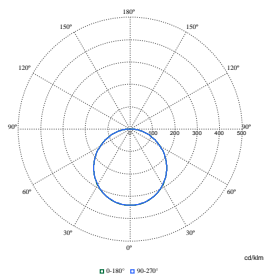

Polar Normal (separate) - RC340BI - 910925867002