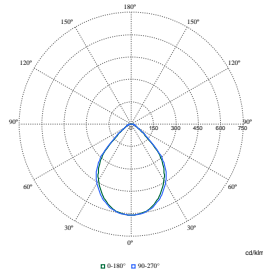

FlexBlend Recessed

Polar Wide Diagrams

Polar Normal (separate) - RC340BI - 910925868925

Polar Normal (separate) - RC340BI - 910925868920

Polar Normal (separate) - RC340BI - 910925866969

Polar Normal (separate) - RC340BI - 910925866968