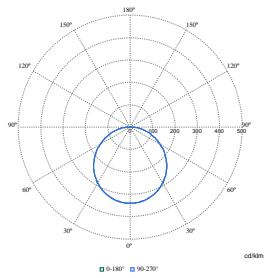

FlexBlend Recessed

Polar Wide Diagrams

Polar Normal (separate) - RC340BI - 910925867160

Polar Normal (separate) - RC340BI - 910925867153

Polar Normal (separate) - RC340BI - 910925867175

Polar Normal (separate) - RC340BI - 910925867179