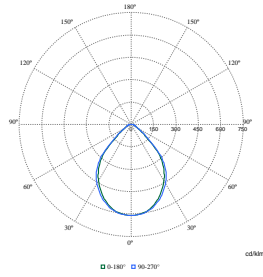

Polar Normal (separate) - RC340BI - 910925868910