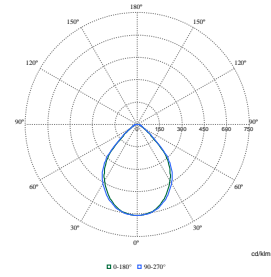

FlexBlend Recessed

Polar Wide Diagrams

Polar Normal (separate) - RC340BI - 910925866978

Polar Normal (separate) - RC340BI - 910925866989

Polar Normal (separate) - RC340BI - 910925867030

Polar Normal (separate) - RC340BI - 910925867031