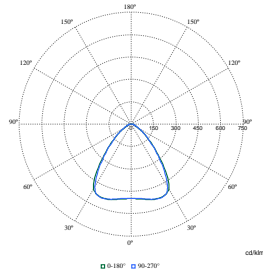

FlexBlend Recessed

Polar Wide Diagrams

Polar Normal (separate) - RC340BI - 910925866986

Polar Normal (separate) - RC340BI - 910925866990

Polar Normal (separate) - RC340BI - 910925866999

Polar Normal (separate) - RC340BI - 910925867001