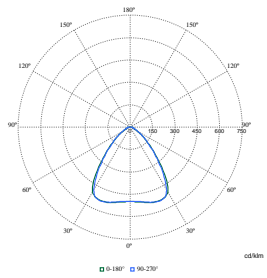

FlexBlend Recessed

Polar Wide Diagrams

Polar Normal (separate) - RC340BI - 910925867029

Polar Normal (separate) - RC340BI - 910925867037

Polar Normal (separate) - RC340BI - 910925867046

Polar Normal (separate) - RC340BI - 910925867042