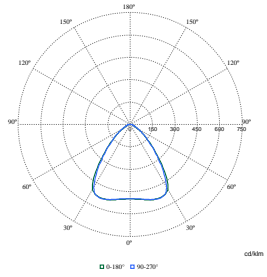

FlexBlend Recessed

Polar Wide Diagrams

Polar Normal (separate) - RC340BI - 910925867050