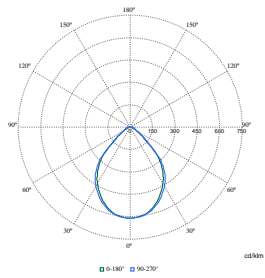

FlexBlend Recessed

Polar Wide Diagrams

Polar Normal (separate) - RC340BI - 910925867022

Polar Normal (separate) - RC340BI - 910925867034

Polar Normal (separate) - RC340BI - 910925867039

Polar Normal (separate) - RC340BI - 910925867032