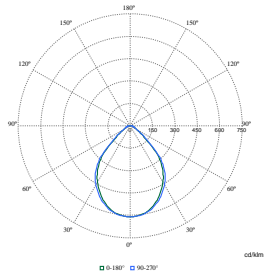

Polar Normal (separate) - RC340BI - 910925866977