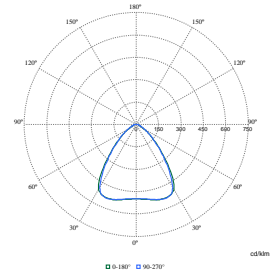

FlexBlend Recessed

Polar Wide Diagrams

Polar Normal (separate) - RC340BI - 910925867050

Polar Normal (separate) - RC340BI - 910925866973

Polar Normal (separate) - RC340BI - 910925866991

Polar Normal (separate) - RC340BI - 910925866993