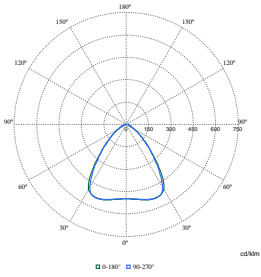

FlexBlend Recessed

Polar Wide Diagrams

Polar Normal (separate) - RC340BI - 910925867035