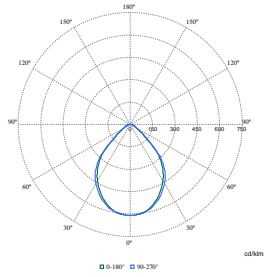

FlexBlend Recessed

Polar Wide Diagrams

Polar Normal (separate) - RC340BI - 910925867016