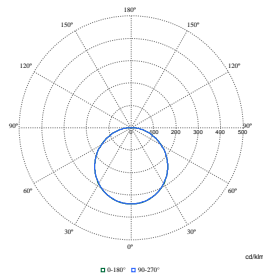

Polar Normal (separate) - RC340BI - 910925867176