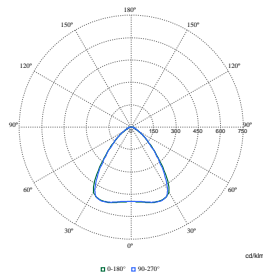

FlexBlend Recessed

Polar Wide Diagrams

Polar Normal (separate) - RC340BI - 910925867016

Polar Normal (separate) - RC340BI - 910925867021

Polar Normal (separate) - RC340BI - 910925867025

Polar Normal (separate) - RC340BI - 910925867028