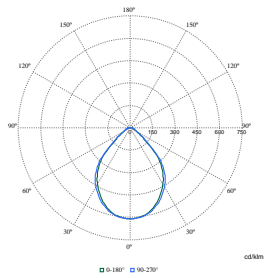

Polar Normal (separate) - RC340BI - 910925867147