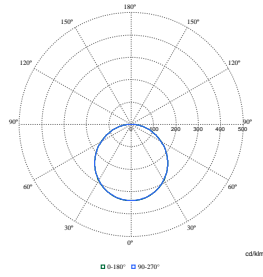

Polar Normal (separate) - RC340BI - 910925867006