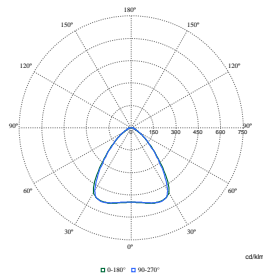

Polar Normal (separate) - RC340BI - 910925867161