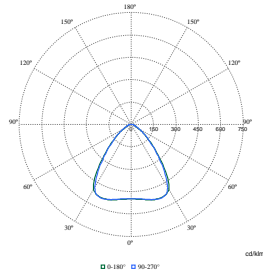

Polar Normal (separate) - RC340BI - 910925866973