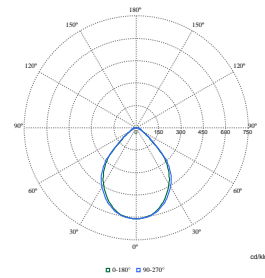

Polar Normal (separate) - RC340BI - 910925867026