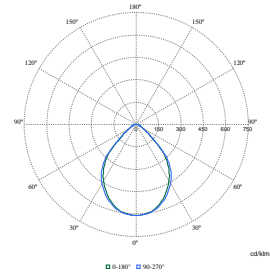

FlexBlend Recessed

Polar Wide Diagrams

Polar Normal (separate) - RC340BI - 910925867017

Polar Normal (separate) - RC340BI - 910925867019

Polar Normal (separate) - RC340BI - 910925867033

Polar Normal (separate) - RC340BI - 910925867024