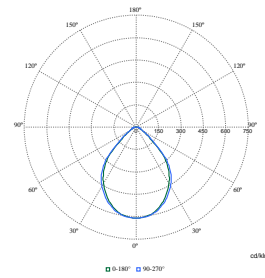

Polar Normal (separate) - RC340BI - 910925868914