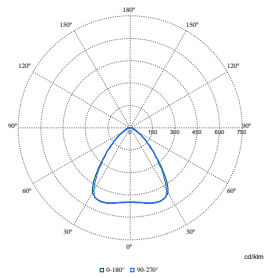

Polar Normal (separate) - RC340BI - 910925867041