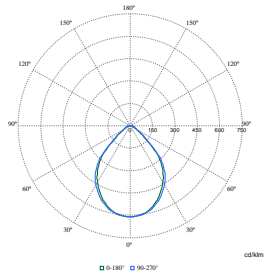

Polar Normal (separate) - RC340BI - 910925866981