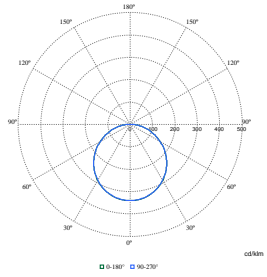

FlexBlend Recessed

Polar Wide Diagrams

Polar Normal (separate) - RC340BI - 910925866986