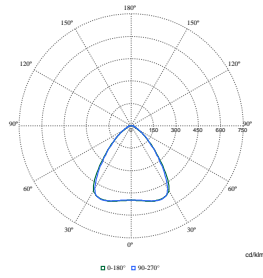

Polar Normal (separate) - RC340BI - 910925867008