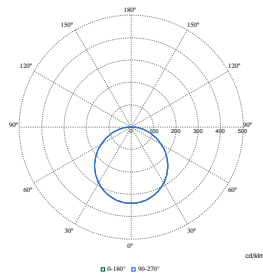

FlexBlend Recessed

Polar Wide Diagrams

Polar Normal (separate) - RC340BI - 910925867029

Polar Normal (separate) - RC340BI - 910925867037

Polar Normal (separate) - RC340BI - 910925867046

Polar Normal (separate) - RC340BI - 910925867042