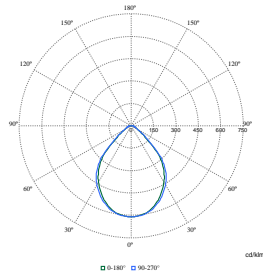

Polar Normal (separate) - RC340BI - 910925866995