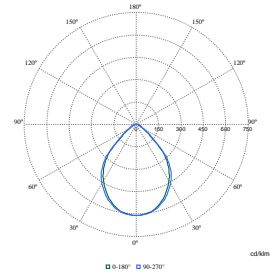

FlexBlend Recessed

Polar Wide Diagrams

Polar Normal (separate) - RC340BI - 910925866986

Polar Normal (separate) - RC340BI - 910925866990

Polar Normal (separate) - RC340BI - 910925866999

Polar Normal (separate) - RC340BI - 910925867001