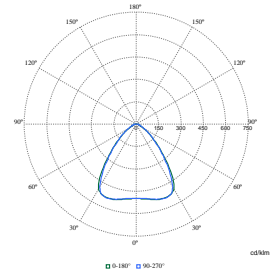

Polar Normal (separate) - RC340BI - 910925867049