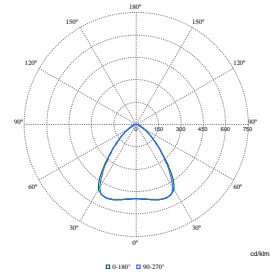

FlexBlend Recessed

Polar Wide Diagrams

Polar Normal (separate) - RC340BI - 910925867035

Polar Normal (separate) - RC340BI - 910925867036

Polar Normal (separate) - RC340BI - 910925867044

Polar Normal (separate) - RC340BI - 910925867045