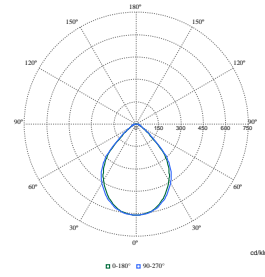

Polar Normal (separate) - RC340BI - 910925866979