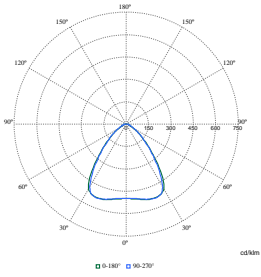

FlexBlend Recessed

Polar Wide Diagrams

Polar Normal (separate) - RC340BI - 910925867035

Polar Normal (separate) - RC340BI - 910925867036

Polar Normal (separate) - RC340BI - 910925867044

Polar Normal (separate) - RC340BI - 910925867045