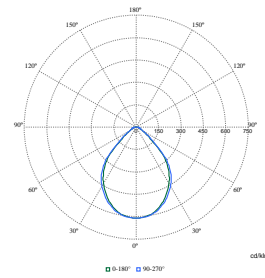

Polar Normal (separate) - RC340BI - 910925867145