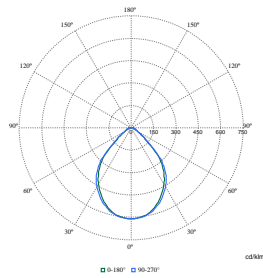

Polar Normal (separate) - RC340BI - 910925868911