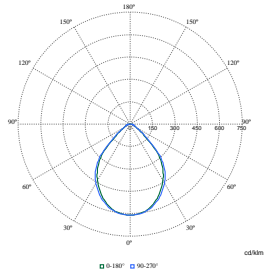

FlexBlend Recessed

Polar Wide Diagrams

Polar Normal (separate) - RC340BI - 910925866997

Polar Normal (separate) - RC340BI - 910925867006

Polar Normal (separate) - RC340BI - 910925867009

Polar Normal (separate) - RC340BI - 910925867047