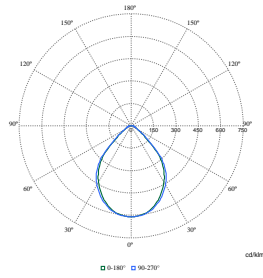

Polar Normal (separate) - RC340BI - 910925867023