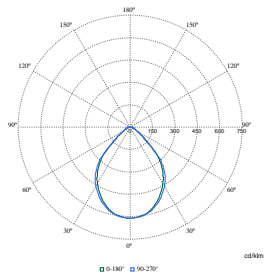

FlexBlend Recessed

Polar Wide Diagrams

Polar Normal (separate) - RC340BI - 910925867016

Polar Normal (separate) - RC340BI - 910925867021

Polar Normal (separate) - RC340BI - 910925867025

Polar Normal (separate) - RC340BI - 910925867028