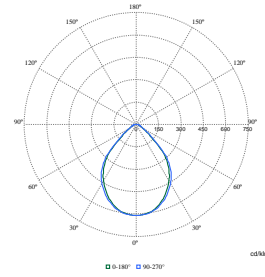

FlexBlend Recessed

Polar Wide Diagrams

Polar Normal (separate) - RC340BI - 910925868925

Polar Normal (separate) - RC340BI - 910925868920

Polar Normal (separate) - RC340BI - 910925866969

Polar Normal (separate) - RC340BI - 910925866968