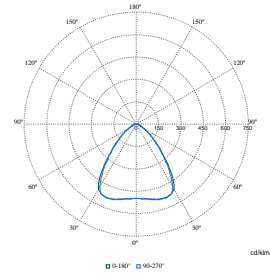

Polar Normal (separate) - RC340BI - 910925867065