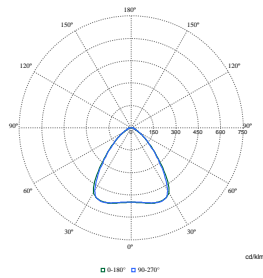

Polar Normal (separate) - RC340BI - 910925867066