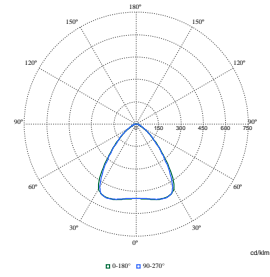

Polar Normal (separate) - RC340BI - 910925867003