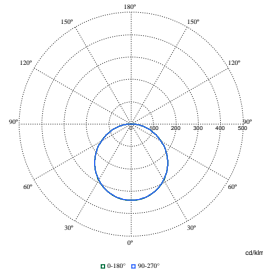

FlexBlend Recessed

Polar Wide Diagrams

Polar Normal (separate) - RC340BI - 910925866997

Polar Normal (separate) - RC340BI - 910925867006

Polar Normal (separate) - RC340BI - 910925867009

Polar Normal (separate) - RC340BI - 910925867047