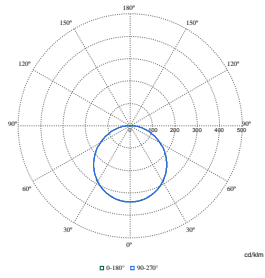

Polar Normal (separate) - RC340BI - 910925866966