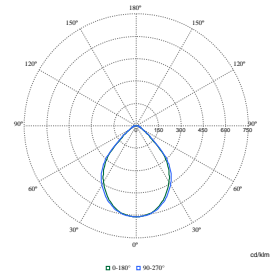

Polar Normal (separate) - RC340BI - 910925867013