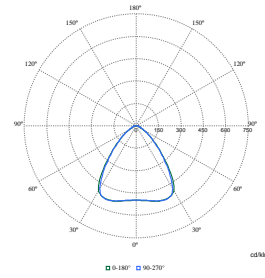

Polar Normal (separate) - RC340BI - 910925867040