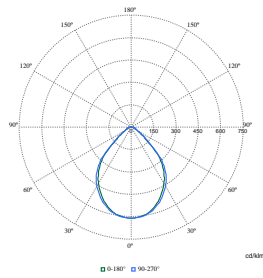

FlexBlend Recessed

Polar Wide Diagrams

Polar Normal (separate) - RC340BI - 910925867022

Polar Normal (separate) - RC340BI - 910925867034

Polar Normal (separate) - RC340BI - 910925867039

Polar Normal (separate) - RC340BI - 910925867032