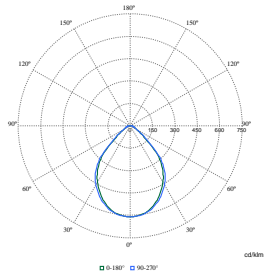

Polar Normal (separate) - RC340BI - 910925867015