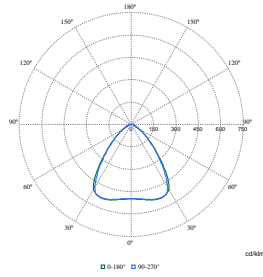

Polar Normal (separate) - RC340BI - 910925867034