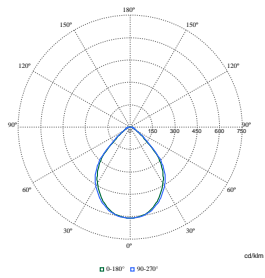

FlexBlend Recessed

Polar Wide Diagrams

Polar Normal (separate) - RC340BI - 910925868928

Polar Normal (separate) - RC340BI - 910925868910

Polar Normal (separate) - RC340BI - 910925868927

Polar Normal (separate) - RC340BI - 910925868921