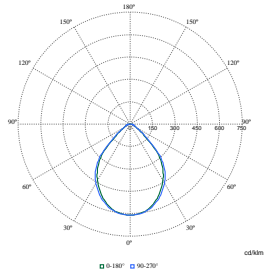

FlexBlend Recessed

Polar Wide Diagrams

Polar Normal (separate) - RC340BI - 910925867017

Polar Normal (separate) - RC340BI - 910925867019

Polar Normal (separate) - RC340BI - 910925867033

Polar Normal (separate) - RC340BI - 910925867024