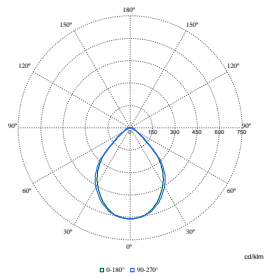

Polar Normal (separate) - RC340BI - 910925867150