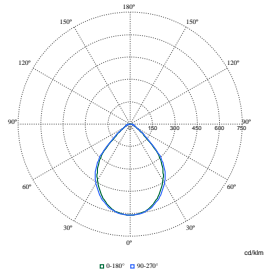

FlexBlend Recessed

Polar Wide Diagrams

Polar Normal (separate) - RC340BI - 910925868925

Polar Normal (separate) - RC340BI - 910925868920

Polar Normal (separate) - RC340BI - 910925866969

Polar Normal (separate) - RC340BI - 910925866968