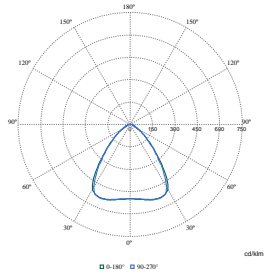

FlexBlend Recessed

Polar Wide Diagrams

Polar Normal (separate) - RC340BI - 910925867165