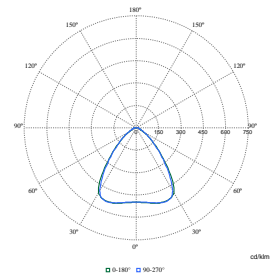

Polar Normal (separate) - RC340BI - 910925867162