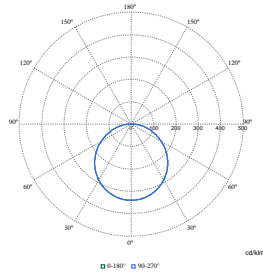

FlexBlend Recessed

Polar Wide Diagrams

Polar Normal (separate) - RC340BI - 910925866978

Polar Normal (separate) - RC340BI - 910925866989

Polar Normal (separate) - RC340BI - 910925867030

Polar Normal (separate) - RC340BI - 910925867031