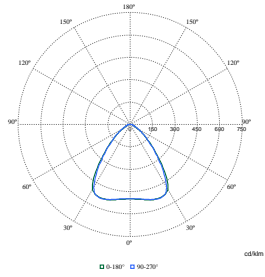

FlexBlend Recessed

Polar Wide Diagrams

Polar Normal (separate) - RC340BI - 910925866997