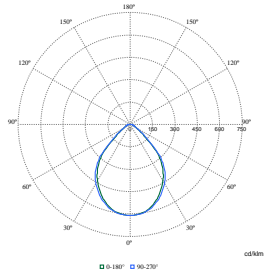

FlexBlend Recessed

Polar Wide Diagrams

Polar Normal (separate) - RC340BI - 910925866978