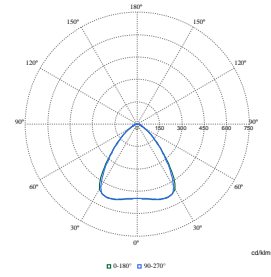

Polar Normal (separate) - RC340BI - 910925868912