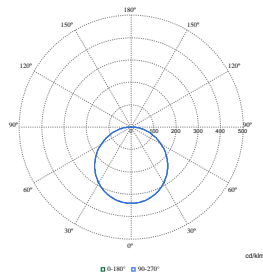

FlexBlend Recessed

Polar Wide Diagrams

Polar Normal (separate) - RC340BI - 910925867165

Polar Normal (separate) - RC340BI - 910925867166

Polar Normal (separate) - RC340BI - 910925867167

Polar Normal (separate) - RC340BI - 910925867177