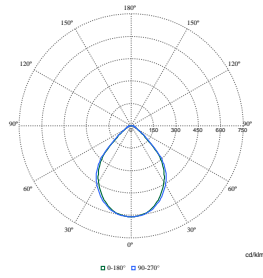

Polar Normal (separate) - RC340BI - 910925867010