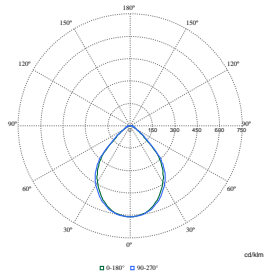

Polar Normal (separate) - RC340BI - 910925868924