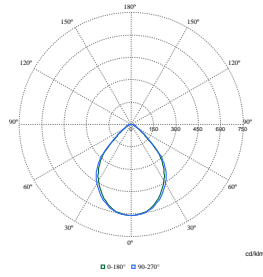

Polar Normal (separate) - RC340BI - 910925867021