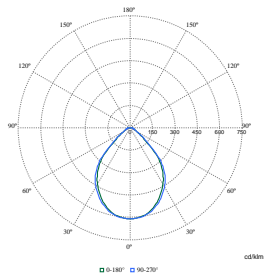

Polar Normal (separate) - RC340BI - 910925866982