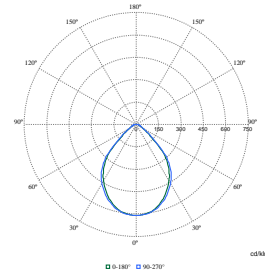

FlexBlend Recessed

Polar Wide Diagrams

Polar Normal (separate) - RC340BI - 910925868928

Polar Normal (separate) - RC340BI - 910925868910

Polar Normal (separate) - RC340BI - 910925868927

Polar Normal (separate) - RC340BI - 910925868921