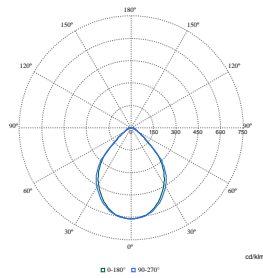

Polar Normal (separate) - RC340BI - 910925867020