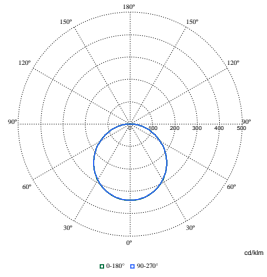

FlexBlend Recessed

Polar Wide Diagrams

Polar Normal (separate) - RC340BI - 910925866986

Polar Normal (separate) - RC340BI - 910925866990

Polar Normal (separate) - RC340BI - 910925866999

Polar Normal (separate) - RC340BI - 910925867001