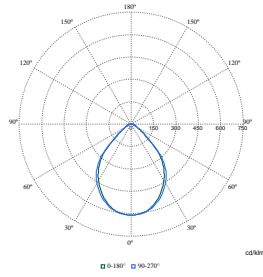

FlexBlend Recessed

Polar Wide Diagrams

Polar Normal (separate) - RC340BI - 910925867017

Polar Normal (separate) - RC340BI - 910925867019

Polar Normal (separate) - RC340BI - 910925867033

Polar Normal (separate) - RC340BI - 910925867024