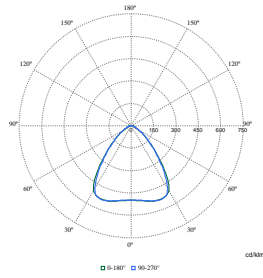

Polar Normal (separate) - RC340BI - 910925867038