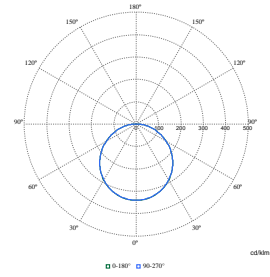

Polar Normal (separate) - RC340BI - 910925867007