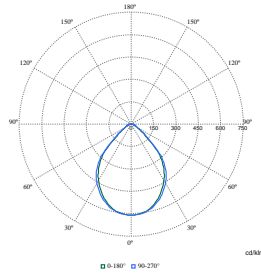

FlexBlend Recessed

Polar Wide Diagrams

Polar Normal (separate) - RC340BI - 910925867035

Polar Normal (separate) - RC340BI - 910925867036

Polar Normal (separate) - RC340BI - 910925867044

Polar Normal (separate) - RC340BI - 910925867045