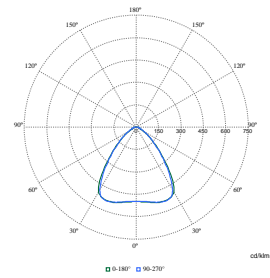

Polar Normal (separate) - RC340BI - 910925867068