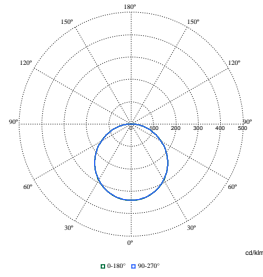

FlexBlend Recessed

Polar Wide Diagrams

Polar Normal (separate) - RC340BI - 910925867050

Polar Normal (separate) - RC340BI - 910925866973

Polar Normal (separate) - RC340BI - 910925866991

Polar Normal (separate) - RC340BI - 910925866993