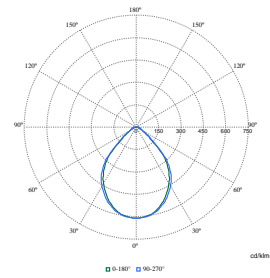

Polar Normal (separate) - RC340BI - 910925867221