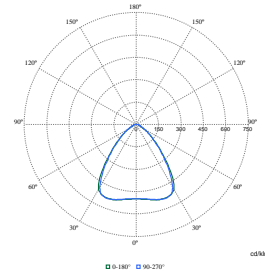

FlexBlend Recessed

Polar Wide Diagrams

Polar Normal (separate) - RC340BI - 910925867022

Polar Normal (separate) - RC340BI - 910925867034

Polar Normal (separate) - RC340BI - 910925867039

Polar Normal (separate) - RC340BI - 910925867032