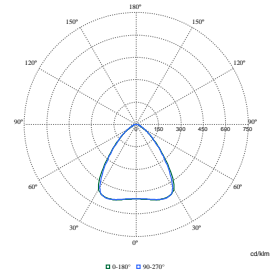

FlexBlend Recessed

Polar Wide Diagrams

Polar Normal (separate) - RC340BI - 910925867165

Polar Normal (separate) - RC340BI - 910925867166

Polar Normal (separate) - RC340BI - 910925867167

Polar Normal (separate) - RC340BI - 910925867177