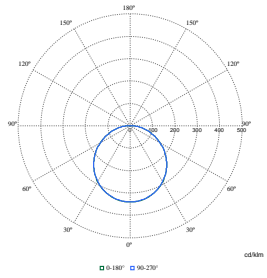

Polar Normal (separate) - RC340BI - 910925866967