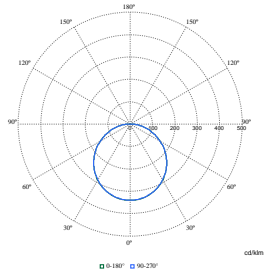

FlexBlend Recessed

Polar Wide Diagrams

Polar Normal (separate) - RC340BI - 910925867050

Polar Normal (separate) - RC340BI - 910925866973

Polar Normal (separate) - RC340BI - 910925866991

Polar Normal (separate) - RC340BI - 910925866993