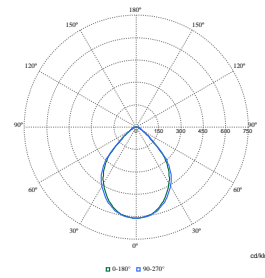

Polar Normal (separate) - RC340BI - 910925866980