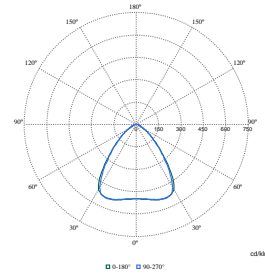

FlexBlend Recessed

Polar Wide Diagrams

Polar Normal (separate) - RC340BI - 910925866997

Polar Normal (separate) - RC340BI - 910925867006

Polar Normal (separate) - RC340BI - 910925867009

Polar Normal (separate) - RC340BI - 910925867047