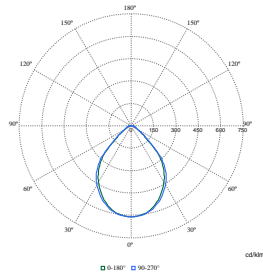

Polar Normal (separate) - RC340BI - 910925868915