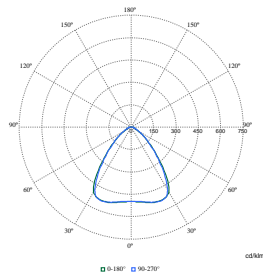

FlexBlend Recessed

Polar Wide Diagrams

Polar Normal (separate) - RC340BI - 910925868928

Polar Normal (separate) - RC340BI - 910925868910

Polar Normal (separate) - RC340BI - 910925868927

Polar Normal (separate) - RC340BI - 910925868921