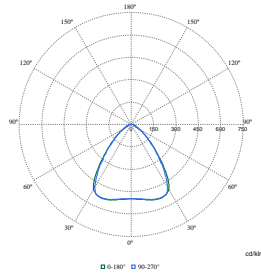

Polar Normal (separate) - RC340BI - 910925867036