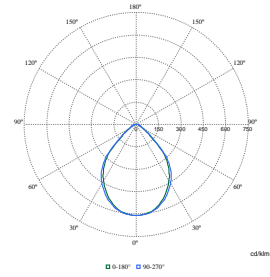

FlexBlend Recessed

Polar Wide Diagrams

Polar Normal (separate) - RC340BI - 910925867029

Polar Normal (separate) - RC340BI - 910925867037

Polar Normal (separate) - RC340BI - 910925867046

Polar Normal (separate) - RC340BI - 910925867042