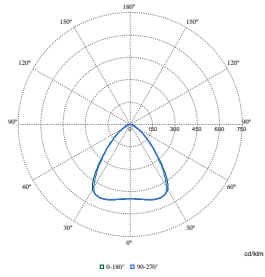

FlexBlend Recessed

Polar Wide Diagrams

Polar Normal (separate) - RC340BI - 910925868928