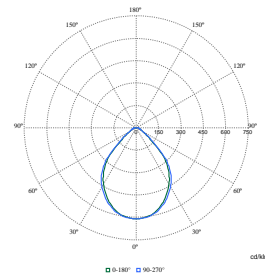

Polar Normal (separate) - RC340BI - 910925866988