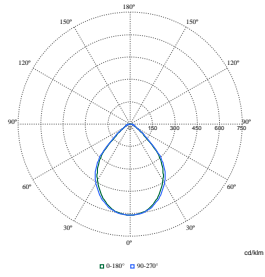

FlexBlend Recessed

Polar Wide Diagrams

Polar Normal (separate) - RC340BI - 910925866978

Polar Normal (separate) - RC340BI - 910925866989

Polar Normal (separate) - RC340BI - 910925867030

Polar Normal (separate) - RC340BI - 910925867031