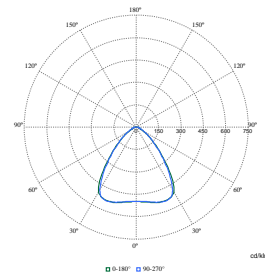

Polar Normal (separate) - RC340BI - 910925867163