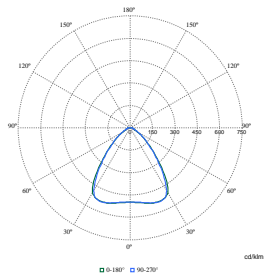

Polar Normal (separate) - RC340BI - 910925868923