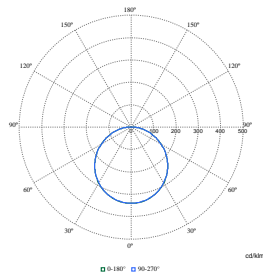

FlexBlend Recessed

Polar Wide Diagrams

Polar Normal (separate) - RC340BI - 910925867160

Polar Normal (separate) - RC340BI - 910925867153

Polar Normal (separate) - RC340BI - 910925867175

Polar Normal (separate) - RC340BI - 910925867179