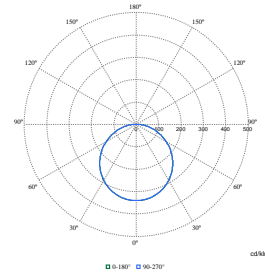

Polar Normal (separate) - RC340BI - 910925867175