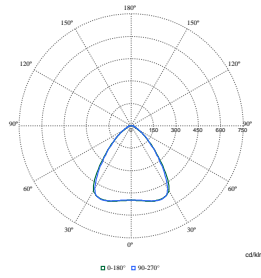

Polar Normal (separate) - RC340BI - 910925867159