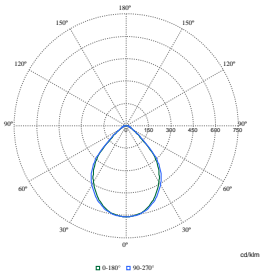

Polar Normal (separate) - RC340BI - 910925867149