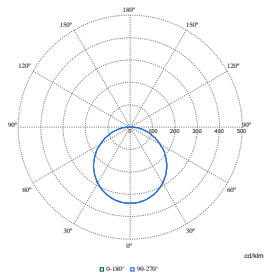

FlexBlend Recessed

Polar Wide Diagrams

Polar Normal (separate) - RC340BI - 910925867165

Polar Normal (separate) - RC340BI - 910925867166

Polar Normal (separate) - RC340BI - 910925867167

Polar Normal (separate) - RC340BI - 910925867177