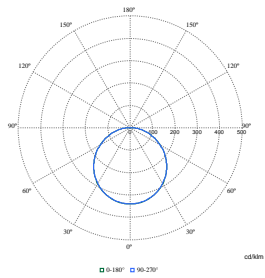

Polar Normal (separate) - RC340BI - 910925867174