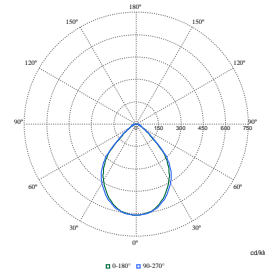

Polar Normal (separate) - RC340BI - 910925867063