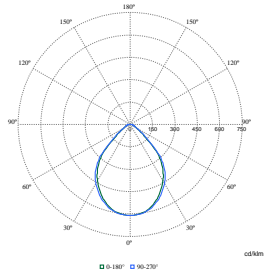

FlexBlend Recessed

Polar Wide Diagrams

Polar Normal (separate) - RC340BI - 910925867022

Polar Normal (separate) - RC340BI - 910925867034

Polar Normal (separate) - RC340BI - 910925867039

Polar Normal (separate) - RC340BI - 910925867032