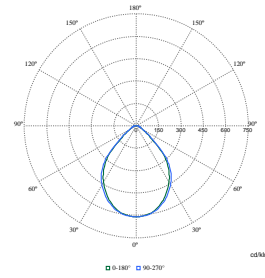

Polar Normal (separate) - RC340BI - 910925867018