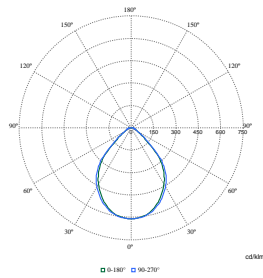

Polar Normal (separate) - RC340BI - 910925866983