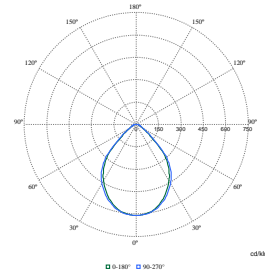

FlexBlend Recessed

Polar Wide Diagrams

Polar Normal (separate) - RC340BI - 910925867016

Polar Normal (separate) - RC340BI - 910925867021

Polar Normal (separate) - RC340BI - 910925867025

Polar Normal (separate) - RC340BI - 910925867028