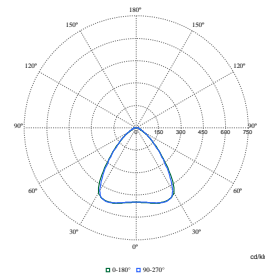

Polar Normal (separate) - RC340BI - 910925866972