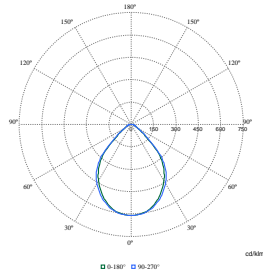

Polar Normal (separate) - RC340BI - 910925866989