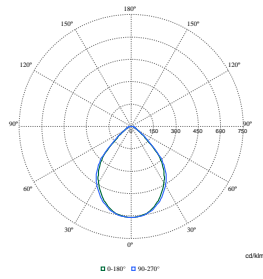

Polar Normal (separate) - RC340BI - 910925866995