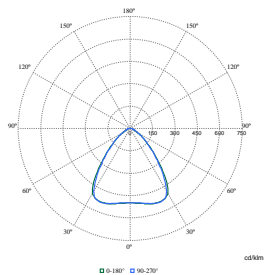

Polar Wide Diagrams

Polar Normal (separate) - RC340BI -
910925867068

Polar Normal (separate) - RC340BI -
910925867169