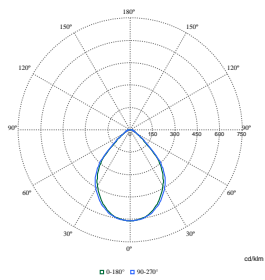

Polar Normal (separate) - RC340BI - 910925866968