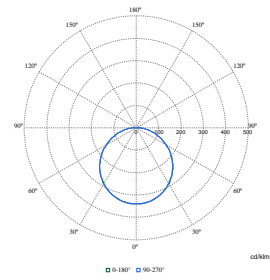

Polar Normal (separate) - RC340BI - 910925866967