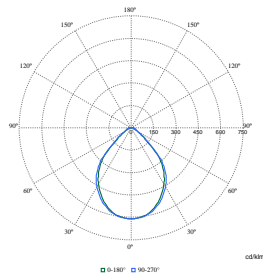

Polar Normal (separate) - RC340BI - 910925866980