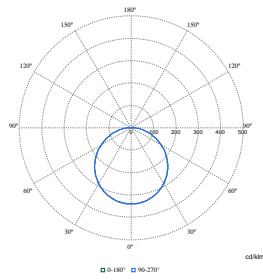

Polar Normal (separate) - RC340BI - 910925867001