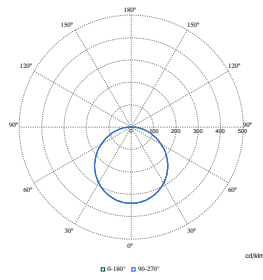

Polar Wide Diagrams

Polar Normal (separate) - RC340BI - 910925866978

Polar Normal (separate) - RC340BI - 910925866989

Polar Normal (separate) - RC340BI - 910925867030

Polar Normal (separate) - RC340BI - 910925867031