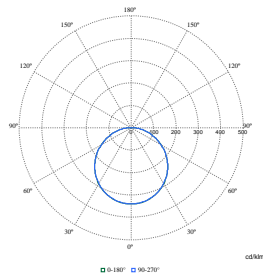

Polar Normal (separate) - RC340BI - 910925867002