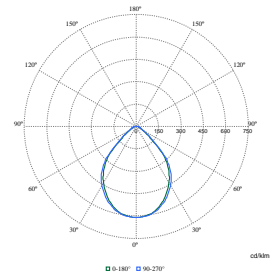

Polar Normal (separate) - RC340BI - 910925867030