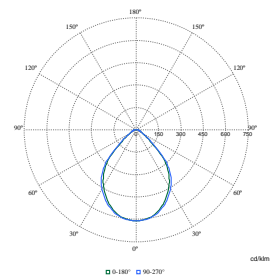

Polar Normal (separate) - RC340BI - 910925866979