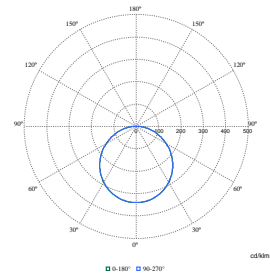

Polar Normal (separate) - RC340BI - 910925867012