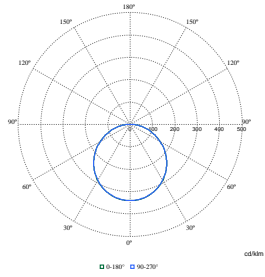

Polar Wide Diagrams

Polar Normal (separate) - RC340BI - 910925867007