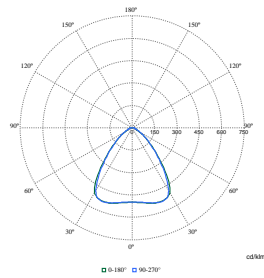

Polar Normal (separate) - RC340BI - 910925867042