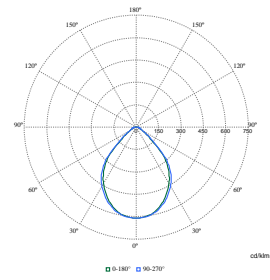

Polar Normal (separate) - RC340BI - 910925866969