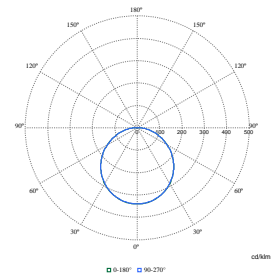

Polar Normal (separate) - RC340BI - 910925867061