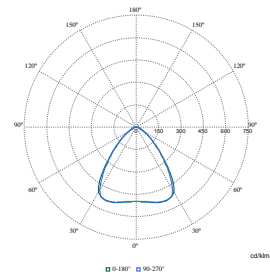

Polar Normal (separate) - RC340BI - 910925866991