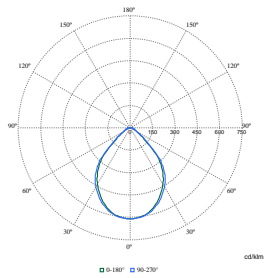

Polar Normal (separate) - RC340BI - 910925867046