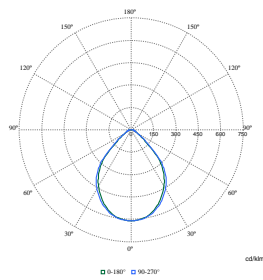

Polar Normal (separate) - RC340BI - 910925866970