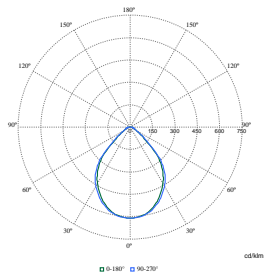

Polar Wide Diagrams

Polar Normal (separate) - RC340BI - 910925866978

Polar Normal (separate) - RC340BI - 910925866989

Polar Normal (separate) - RC340BI - 910925867030

Polar Normal (separate) - RC340BI - 910925867031