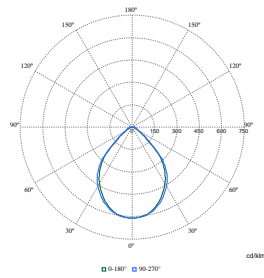

Polar Wide Diagrams

Polar Normal (separate) - RC340BI - 910925867007

Polar Normal (separate) - RC340BI - 910925867015

Polar Normal (separate) - RC340BI - 910925867023

Polar Normal (separate) - RC340BI - 910925867027