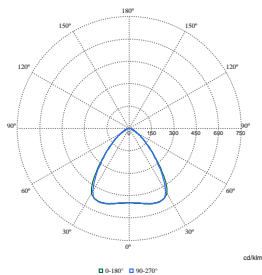

Polar Normal (separate) - RC340BI -
910925867169