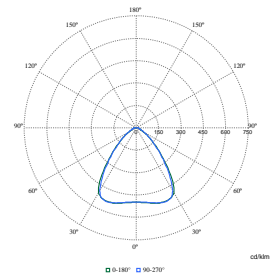

Polar Normal (separate) - RC340BI - 910925867003