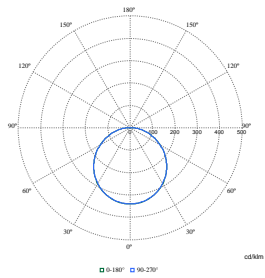

Polar Normal (separate) - RC340BI - 910925866993