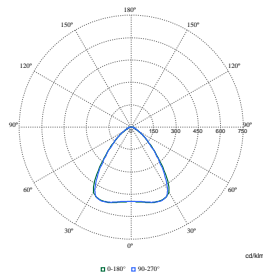

Polar Wide Diagrams

Polar Normal (separate) - RC340BI - 910925866981

Polar Normal (separate) - RC340BI - 910925867038

Polar Normal (separate) - RC340BI - 910925867040

Polar Normal (separate) - RC340BI - 910925867050