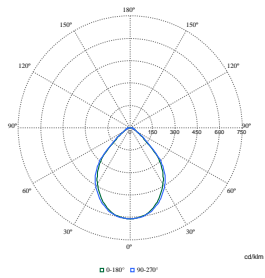

Polar Normal (separate) - RC340BI - 910925867064