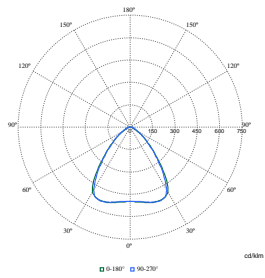

Polar Wide Diagrams

Polar Normal (separate) - RC340BI - 910925866981

Polar Normal (separate) - RC340BI - 910925867038

Polar Normal (separate) - RC340BI - 910925867040

Polar Normal (separate) - RC340BI - 910925867050