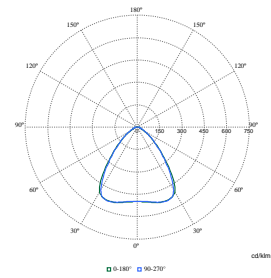

Polar Normal (separate) - RC340BI - 910925867037