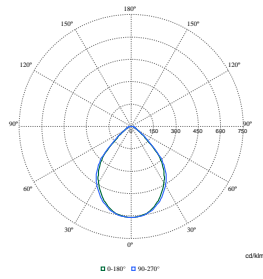

Polar Normal (separate) - RC340BI - 910925866989