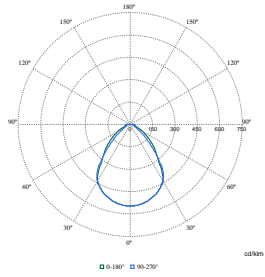

Polar Wide Diagrams

Polar Normal (separate) - RC330VI - 910505102491