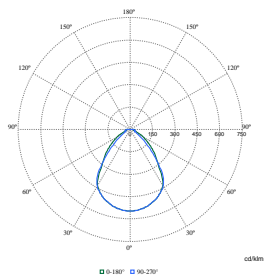

SlimBlend Gen2

Order Code	Full Product Name	Central Emergency	Emergency lighting
910505102450	RC330V 36S/940 SEIA W60L60 IA4 MXO	Yes	DC operated central emergency lighting
910505102453	RC330V 42S/940 SEIA W60L60 IA4 MXO	Yes	DC operated central emergency lighting
910505102488	RC330V 36S/940 SEIA W60L60 IA4 MXO SC	Yes	DC operated central emergency lighting
910505102469	RC330V 36S/940 PSD W30L120 MXO	-	-

Order Code	Full Product Name	Central Emergency	Emergency lighting
910505102471	RC330V 42S/940 PSD W30L120 MXO	-	-
910505102474	RC330V 42S/940 WIA W30L120 MXO	-	-
910505102445	RC330V 36S/940 PSD W60L60 MXO	-	-

Polar Wide Diagrams

Polar Normal (separate) - RC330VI - 910505102445