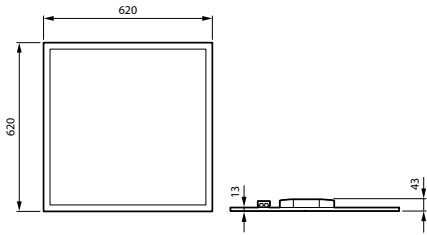

Dimensional drawing

SlimBlend Gen2

Dimensional drawing

Product details

SlimBlendGen2 Backview _DPP

SlimBlendGen2_IA5 Sensor with MXO

SlimBlendGen2_IA5 Sensor_with OC

SlimBlendGen2 with CPC accessory DPP01