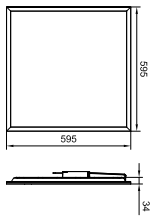

GreenPerform ultra efficient panel RC199B

Dimensional drawing

GreenPerform ultra efficient panel RC199B

General Information

Driver included	Yes
Gear	-
Number of gear units	1 unit

Light Technical

Correlated Color Temperature (Nom)	4000 K
Optic type	Beam angle 100°