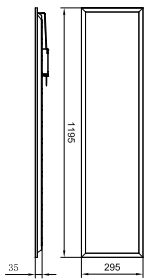

GreenPerform ultra efficient panel RC199B

Dimensional drawing