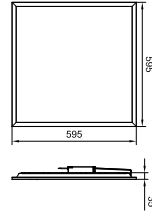

GreenPerform ultra efficient panel RC199B

Dimensional drawing

GreenPerform ultra efficient panel RC199B

General Information

Driver included	Yes
Gear	-
Number of gear units	1 unit

Light Technical

Correlated Color Temperature (Nom)	4000 K
Optic type	Beam angle 100°