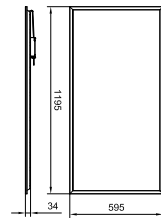

GreenPerform ultra efficient panel RC199B

Dimensional drawing

GreenPerform ultra efficient panel RC199B

General Information

Driver included	Yes
Gear	-
Number of gear units	1 unit

Light Technical

Correlated Color Temperature (Nom)	4000 K
Optic type	Beam angle 100°