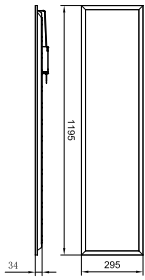

GreenPerform ultra efficient panel RC199B

Dimensional drawing