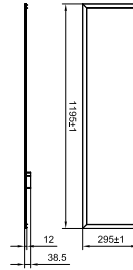

Specifications

Ingress protection	IP20/IP54 front/IP20 back	Installation	Recessed
---------------------------	---------------------------	---------------------	----------

RC160V

Dimensional drawing

RC160V