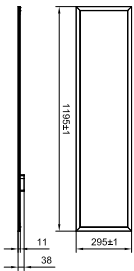

Specifications

Ingress protection	IP20/IP54 front/IP20 back	Installation	Recessed
---------------------------	---------------------------	---------------------	----------

RC160V

Dimensional drawing

RC160V