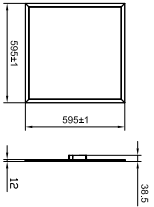

RC160V

Dimensional drawing