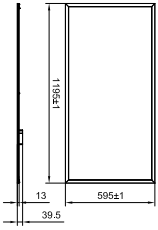

RC160V

Dimensional drawing