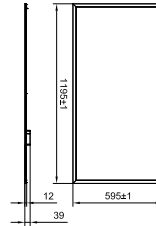

RC160V

Dimensional drawing