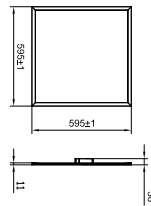

RC160V

Dimensional drawing