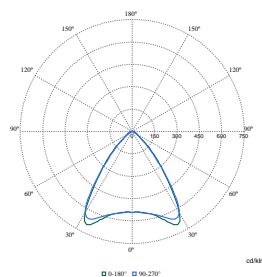

Order Code	Full Product Name	Dimbaar
8720169764170	RC136B G4 40S/830 WIA W60L60 OC	Ja
8720169764194	RC136B G4 43S/840 WIA W60L60 OC	Ja
8720169764125	RC136B G4 34_43_57S/830 PSD W60L60 OC	Ja
8720169764149	RC136B G4 36_45_60S/840 PSD W60L60 OC	Ja
8720169764156	RC136B G4 36_45_60S/840 PSU W60L60 NOC	Nee

Order Code	Full Product Name	Dimbaar
8720169764163	RC136B G4 36_45_60S/840 PSU W60L60 OC	Nee
8720169764187	RC136B G4 43S/840 WIA W30L120 OC	Ja
8720169764118	RC136B G4 34_43_57S/830 PSD W30L120 OC	Ja
8720169764132	RC136B G4 36_45_60S/840 PSD W30L120 OC	Ja

Initiële prestaties (conform IEC)

Order Code	Full Product Name	Aanvankelijke kleurkwaliteit
8720169764170	RC136B G4 40S/830 WIA W60L60 OC	(0.44,0.40)SDCM<3
8720169764194	RC136B G4 43S/840 WIA W60L60 OC	(0.38,0.38)SDCM<3
8720169764125	RC136B G4 34_43_57S/830 PSD W60L60 OC	(0.44,0.40)SDCM<3
8720169764149	RC136B G4 36_45_60S/840 PSD W60L60 OC	(0.38,0.38)SDCM<3
8720169764156	RC136B G4 36_45_60S/840 PSU W60L60 NOC	(0.38,0.38)SDCM<3

Order Code	Full Product Name	Aanvankelijke kleurkwaliteit
8720169764163	RC136B G4 36_45_60S/840 PSU W60L60 OC	(0.38,0.38)SDCM<3
8720169764187	RC136B G4 43S/840 WIA W30L120 OC	(0.38,0.38)SDCM<3
8720169764118	RC136B G4 34_43_57S/830 PSD W30L120 OC	(0.44,0.40)SDCM<3
8720169764132	RC136B G4 36_45_60S/840 PSD W30L120 OC	(0.38,0.38)SDCM<3

Polar Wide Diagrams

Polar Normal (separate) - null - 911401841187

Polar Normal (separate) - null - 911401841487

Polar Normal (separate) - null - 911401840787