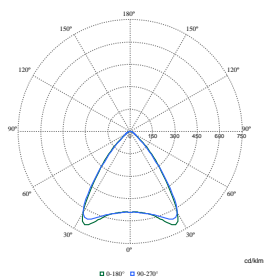

Order Code	Full Product Name	Dimbaar
8720169764170	RC136B G4 40S/830 WIA W60L60 OC	Ja
8720169764194	RC136B G4 43S/840 WIA W60L60 OC	Ja
8720169764125	RC136B G4 34_43_57S/830 PSD W60L60 OC	Ja
8720169764149	RC136B G4 36_45_60S/840 PSD W60L60 OC	Ja
8720169764156	RC136B G4 36_45_60S/840 PSU W60L60 NOC	Nee

Order Code	Full Product Name	Dimbaar
8720169764163	RC136B G4 36_45_60S/840 PSU W60L60 OC	Nee
8720169764187	RC136B G4 43S/840 WIA W30L120 OC	Ja
8720169764118	RC136B G4 34_43_57S/830 PSD W30L120 OC	Ja
8720169764132	RC136B G4 36_45_60S/840 PSD W30L120 OC	Ja

Initiële prestaties (conform IEC)

Order Code	Full Product Name	Aanvankelijke kleurkwaliteit
8720169764170	RC136B G4 40S/830 WIA W60L60 OC	(0.44,0.40)SDCM<3
8720169764194	RC136B G4 43S/840 WIA W60L60 OC	(0.38,0.38)SDCM<3
8720169764125	RC136B G4 34_43_57S/830 PSD W60L60 OC	(0.44,0.40)SDCM<3
8720169764149	RC136B G4 36_45_60S/840 PSD W60L60 OC	(0.38,0.38)SDCM<3
8720169764156	RC136B G4 36_45_60S/840 PSU W60L60 NOC	(0.38,0.38)SDCM<3

Order Code	Full Product Name	Aanvankelijke kleurkwaliteit
8720169764163	RC136B G4 36_45_60S/840 PSU W60L60 OC	(0.38,0.38)SDCM<3
8720169764187	RC136B G4 43S/840 WIA W30L120 OC	(0.38,0.38)SDCM<3
8720169764118	RC136B G4 34_43_57S/830 PSD W30L120 OC	(0.44,0.40)SDCM<3
8720169764132	RC136B G4 36_45_60S/840 PSD W30L120 OC	(0.38,0.38)SDCM<3

Polar Wide Diagrams

Polar Normal (separate) - null - 911401841187

Polar Normal (separate) - null - 911401841487

Polar Normal (separate) - null - 911401840787