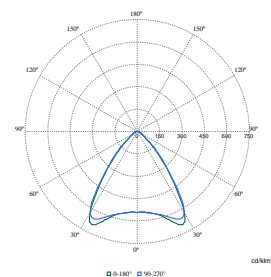

Order Code	Full Product Name	Dimbaar
8720169764170	RC136B G4 40S/830 WIA W60L60 OC	Ja
8720169764194	RC136B G4 43S/840 WIA W60L60 OC	Ja
8720169764125	RC136B G4 34_43_57S/830 PSD W60L60 OC	Ja
8720169764149	RC136B G4 36_45_60S/840 PSD W60L60 OC	Ja
8720169764156	RC136B G4 36_45_60S/840 PSU W60L60 NOC	Nee

Order Code	Full Product Name	Dimbaar
8720169764163	RC136B G4 36_45_60S/840 PSU W60L60 OC	Nee
8720169764187	RC136B G4 43S/840 WIA W30L120 OC	Ja
8720169764118	RC136B G4 34_43_57S/830 PSD W30L120 OC	Ja
8720169764132	RC136B G4 36_45_60S/840 PSD W30L120 OC	Ja

Initiële prestaties (conform IEC)

Order Code	Full Product Name	Aanvankelijke kleurkwaliteit
8720169764170	RC136B G4 40S/830 WIA W60L60 OC	(0.44,0.40)SDCM<3
8720169764194	RC136B G4 43S/840 WIA W60L60 OC	(0.38,0.38)SDCM<3
8720169764125	RC136B G4 34_43_57S/830 PSD W60L60 OC	(0.44,0.40)SDCM<3
8720169764149	RC136B G4 36_45_60S/840 PSD W60L60 OC	(0.38,0.38)SDCM<3
8720169764156	RC136B G4 36_45_60S/840 PSU W60L60 NOC	(0.38,0.38)SDCM<3

Order Code	Full Product Name	Aanvankelijke kleurkwaliteit
8720169764163	RC136B G4 36_45_60S/840 PSU W60L60 OC	(0.38,0.38)SDCM<3
8720169764187	RC136B G4 43S/840 WIA W30L120 OC	(0.38,0.38)SDCM<3
8720169764118	RC136B G4 34_43_57S/830 PSD W30L120 OC	(0.44,0.40)SDCM<3
8720169764132	RC136B G4 36_45_60S/840 PSD W30L120 OC	(0.38,0.38)SDCM<3

Polar Wide Diagrams

Polar Normal (separate) - null - 911401841187

Polar Normal (separate) - null - 911401841487

Polar Normal (separate) - null - 911401840787