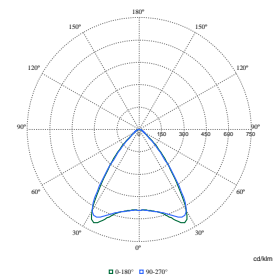

Commandes et gradation

Order Code	Full Product Name	Variation de l'intensité lumineuse
76417099	RC136B G4 40S/830 WIA W60L60 OC	Oui
76419499	RC136B G4 43S/840 WIA W60L60 OC	Oui
76412599	RC136B G4 34_43_57S/830 PSD W60L60 OC	Oui
76414999	RC136B G4 36_45_60S/840 PSD W60L60 OC	Oui
76415699	RC136B G4 36_45_60S/840 PSU W60L60 NOC	Non

Order Code	Full Product Name	Variation de l'intensité lumineuse
76416399	RC136B G4 36_45_60S/840 PSU W60L60 OC	Non
76411899	RC136B G4 34_43_57S/830 PSD W30L120 OC	Oui
76413299	RC136B G4 36_45_60S/840 PSD W30L120 OC	Oui
76418799	RC136B G4 43S/840 WIA W30L120 OC	Oui

Performances initiales

Order Code	Full Product Name	Chromaticité initiale
76417099	RC136B G4 40S/830 WIA W60L60 OC	(0.44,0.40)SDCM<3
76419499	RC136B G4 43S/840 WIA W60L60 OC	(0.38,0.38)SDCM<3
76412599	RC136B G4 34_43_57S/830 PSD W60L60 OC	(0.44,0.40)SDCM<3
76414999	RC136B G4 36_45_60S/840 PSD W60L60 OC	(0.38,0.38)SDCM<3
76415699	RC136B G4 36_45_60S/840 PSU W60L60 NOC	(0.38,0.38)SDCM<3

Order Code	Full Product Name	Chromaticité initiale
76416399	RC136B G4 36_45_60S/840 PSU W60L60 OC	(0.38,0.38)SDCM<3
76411899	RC136B G4 34_43_57S/830 PSD W30L120 OC	(0.44,0.40)SDCM<3
76413299	RC136B G4 36_45_60S/840 PSD W30L120 OC	(0.38,0.38)SDCM<3
76418799	RC136B G4 43S/840 WIA W30L120 OC	(0.38,0.38)SDCM<3

Polar Wide Diagrams

Polar Normal (separate) - null - 911401841187

Polar Normal (separate) - null - 911401841487

Polar Normal (separate) - null - 911401840787