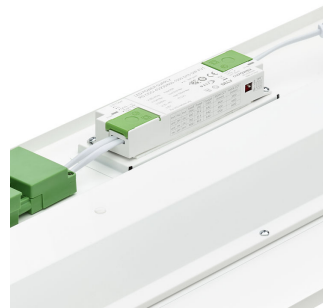

CoreLine recessed G4 PSD
W30L120 back side detail
dipswitches