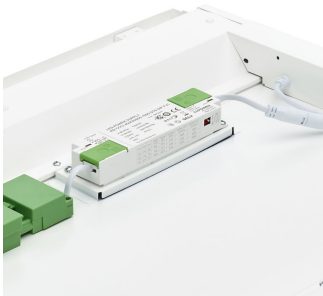

CoreLine recessed G4 W60L60
side view

CoreLine G4 PSD All in lumen
selectable back

CoreLine recessed G4 PSD
W60L60 back side

CoreLine recessed G4 PSD
W60L60 back side detail
dipswitches

CoreLine G4 PSU All in lumen
selectable back