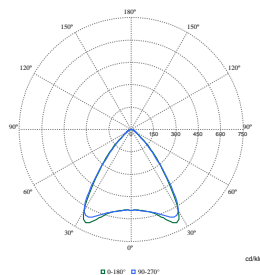

Commandes et gradation

Order Code	Full Product Name	Variation de l'intensité lumineuse
76417099	RC136B G4 40S/830 WIA W60L60 OC	Oui
76419499	RC136B G4 43S/840 WIA W60L60 OC	Oui
76412599	RC136B G4 34_43_57S/830 PSD W60L60 OC	Oui
76414999	RC136B G4 36_45_60S/840 PSD W60L60 OC	Oui
76415699	RC136B G4 36_45_60S/840 PSU W60L60 NOC	Non

Order Code	Full Product Name	Variation de l'intensité lumineuse
76416399	RC136B G4 36_45_60S/840 PSU W60L60 OC	Non
76411899	RC136B G4 34_43_57S/830 PSD W30L120 OC	Oui
76413299	RC136B G4 36_45_60S/840 PSD W30L120 OC	Oui
76418799	RC136B G4 43S/840 WIA W30L120 OC	Oui

Performances initiales

Order Code	Full Product Name	Chromaticité initiale
76417099	RC136B G4 40S/830 WIA W60L60 OC	(0.44,0.40)SDCM<3
76419499	RC136B G4 43S/840 WIA W60L60 OC	(0.38,0.38)SDCM<3
76412599	RC136B G4 34_43_57S/830 PSD W60L60 OC	(0.44,0.40)SDCM<3
76414999	RC136B G4 36_45_60S/840 PSD W60L60 OC	(0.38,0.38)SDCM<3
76415699	RC136B G4 36_45_60S/840 PSU W60L60 NOC	(0.38,0.38)SDCM<3

Order Code	Full Product Name	Chromaticité initiale
76416399	RC136B G4 36_45_60S/840 PSU W60L60 OC	(0.38,0.38)SDCM<3
76411899	RC136B G4 34_43_57S/830 PSD W30L120 OC	(0.44,0.40)SDCM<3
76413299	RC136B G4 36_45_60S/840 PSD W30L120 OC	(0.38,0.38)SDCM<3
76418799	RC136B G4 43S/840 WIA W30L120 OC	(0.38,0.38)SDCM<3

Polar Wide Diagrams

Polar Normal (separate) - null - 911401841187

Polar Normal (separate) - null - 911401841487

Polar Normal (separate) - null - 911401840787