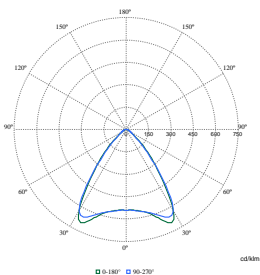

Commandes et gradation

Order Code	Full Product Name	Variation de l'intensité lumineuse
76417099	RC136B G4 40S/830 WIA W60L60 OC	Oui
76419499	RC136B G4 43S/840 WIA W60L60 OC	Oui
76412599	RC136B G4 34_43_57S/830 PSD W60L60 OC	Oui
76414999	RC136B G4 36_45_60S/840 PSD W60L60 OC	Oui
76415699	RC136B G4 36_45_60S/840 PSU W60L60 NOC	Non

Order Code	Full Product Name	Variation de l'intensité lumineuse
76416399	RC136B G4 36_45_60S/840 PSU W60L60 OC	Non
76411899	RC136B G4 34_43_57S/830 PSD W30L120 OC	Oui
76413299	RC136B G4 36_45_60S/840 PSD W30L120 OC	Oui
76418799	RC136B G4 43S/840 WIA W30L120 OC	Oui

Performances initiales

Order Code	Full Product Name	Chromaticité initiale
76417099	RC136B G4 40S/830 WIA W60L60 OC	(0.44,0.40)SDCM<3
76419499	RC136B G4 43S/840 WIA W60L60 OC	(0.38,0.38)SDCM<3
76412599	RC136B G4 34_43_57S/830 PSD W60L60 OC	(0.44,0.40)SDCM<3
76414999	RC136B G4 36_45_60S/840 PSD W60L60 OC	(0.38,0.38)SDCM<3
76415699	RC136B G4 36_45_60S/840 PSU W60L60 NOC	(0.38,0.38)SDCM<3

Order Code	Full Product Name	Chromaticité initiale
76416399	RC136B G4 36_45_60S/840 PSU W60L60 OC	(0.38,0.38)SDCM<3
76411899	RC136B G4 34_43_57S/830 PSD W30L120 OC	(0.44,0.40)SDCM<3
76413299	RC136B G4 36_45_60S/840 PSD W30L120 OC	(0.38,0.38)SDCM<3
76418799	RC136B G4 43S/840 WIA W30L120 OC	(0.38,0.38)SDCM<3

Polar Wide Diagrams

Polar Normal (separate) - null - 911401841187

Polar Normal (separate) - null - 911401841487

Polar Normal (separate) - null - 911401840787