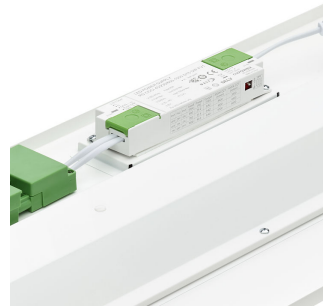

CoreLine recessed G4 PSD
W30L120 back side detail
dipswitches