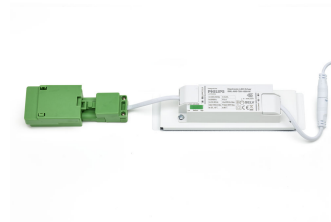

CoreLine G4 PSU All in lumen
selectable back

CoreLine recessed G4 W30L120
side view