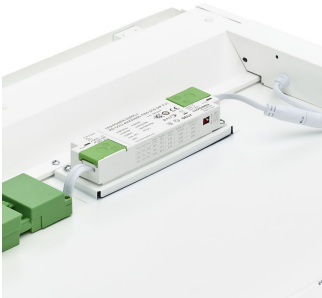

CoreLine recessed gen 4

Product details

CoreLine recessed G4 PSD
W60L60 back side detail