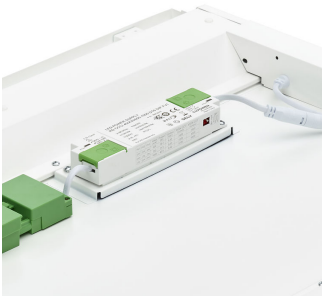

CoreLine recessed G4 PSD
W30L120 back side detail
dipswitches

CoreLine G4 PSU All in lumen
selectable side

CoreLine recessed G4 W60L60
side view

CoreLine G4 PSD All in lumen
selectable back

CoreLine recessed G4 PSD
W60L60 back side