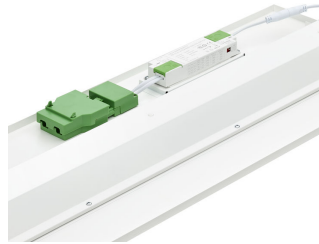

CoreLine recessed G4 PSD
W30L120 back side detail