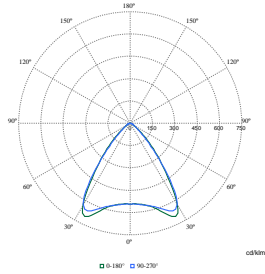

Polar Normal (separate) - 911401840887