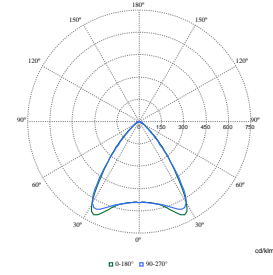

Polar Normal (separate) - 911401841487

CoreLine recessed gen 4

Controls and Dimming

Order Code	Full Product Name	Dimmable
911401841487	RC136B G4 43S/840 WIA W60L60 OC	Yes
911401840987	RC136B G4 36_45_60S/840 PSD W60L60 OC	Yes
911401841187	RC136B G4 36_45_60S/840 PSU W60L60 OC	No

Order Code	Full Product Name	Dimmable
911401841387	RC136B G4 43S/840 WIA W30L120 OC	Yes
911401840887	RC136B G4 36_45_60S/840 PSD W30L120 OC	Yes

Polar Wide Diagrams