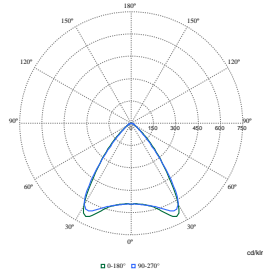

Polar Normal (separate) - 911401841387