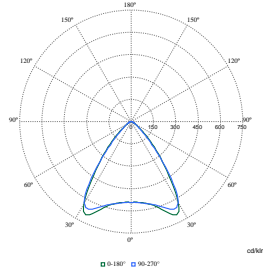

Polar Normal (separate) - 911401841187

CoreLine recessed gen 4

Controls and Dimming

Order Code	Full Product Name	Dimmable
911401841487	RC136B G4 43S/840 WIA W60L60 OC	Yes
911401840987	RC136B G4 36_45_60S/840 PSD W60L60 OC	Yes
911401841187	RC136B G4 36_45_60S/840 PSU W60L60 OC	No

Order Code	Full Product Name	Dimmable
911401841387	RC136B G4 43S/840 WIA W30L120 OC	Yes
911401840887	RC136B G4 36_45_60S/840 PSD W30L120 OC	Yes

Polar Wide Diagrams