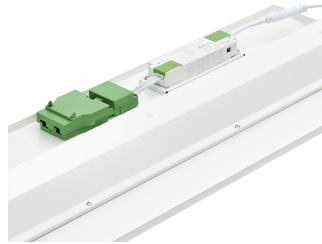

CoreLine recessed G4 PSD
W30L120 back side detail