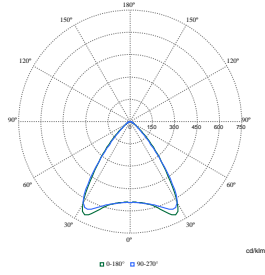

CoreLine recessed gen 4

Controls and Dimming

Order Code	Full Product Name	Dimmable
911401841487	RC136B G4 43S/840 WIA W60L60 OC	Yes
911401840987	RC136B G4 36_45_60S/840 PSD W60L60 OC	Yes
911401841187	RC136B G4 36_45_60S/840 PSU W60L60 OC	No

Order Code	Full Product Name	Dimmable
911401841387	RC136B G4 43S/840 WIA W30L120 OC	Yes
911401840887	RC136B G4 36_45_60S/840 PSD W30L120 OC	Yes

Polar Wide Diagrams

Polar Normal (separate) - 911401840987