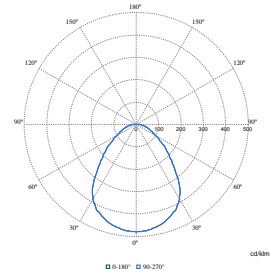

Panel CoreLine gen6

Polar Wide Diagrams

Polar Normal (separate) - RC132VI - 910505102804

Polar Normal (separate) - RC132VI - 910505102803

Polar Normal (separate) - RC132VI - 910505102818

Polar Normal (separate) - RC132VI - 910505102817