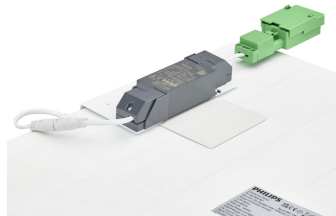

CoreLine panel G6 PSD All in
W60L60 back side DPP

CoreLine panel G6 IP65 PSD driver

CoreLine panel G6 side angle DPP

CoreLine panel G6 back side IP65
IP20

CoreLine connector wago WA5

Panel CoreLine gen6

Więcej o produkcie