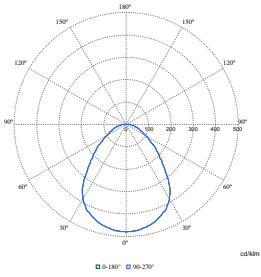

Panel CoreLine gen6

Polar Wide Diagrams

Polar Normal (separate) - RC132VI - 910505102804

Polar Normal (separate) - RC132VI - 910505102803

Polar Normal (separate) - RC132VI - 910505102818

Polar Normal (separate) - RC132VI - 910505102817