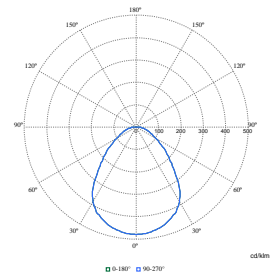

Polar Normal (separate) - RC132VI - 910505102830