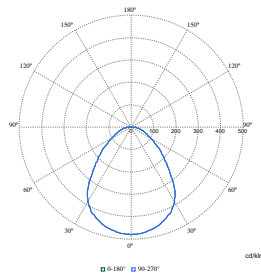

Panel CoreLine gen6

Polar Wide Diagrams

Polar Normal (separate) - RC132VI - 910505102804

Polar Normal (separate) - RC132VI - 910505102803

Polar Normal (separate) - RC132VI - 910505102818

Polar Normal (separate) - RC132VI - 910505102817