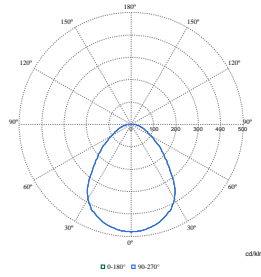

Panel CoreLine gen6

Polar Wide Diagrams

Polar Normal (separate) - RC132VI - 910505102804

Polar Normal (separate) - RC132VI - 910505102803

Polar Normal (separate) - RC132VI - 910505102818

Polar Normal (separate) - RC132VI - 910505102817