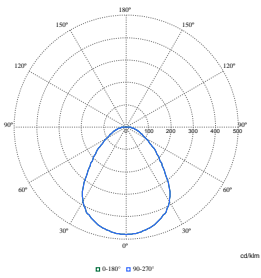

Panel CoreLine gen6

Polar Wide Diagrams

Polar Normal (separate) - RC132VI - 910505102804

Polar Normal (separate) - RC132VI - 910505102803

Polar Normal (separate) - RC132VI - 910505102818

Polar Normal (separate) - RC132VI - 910505102817