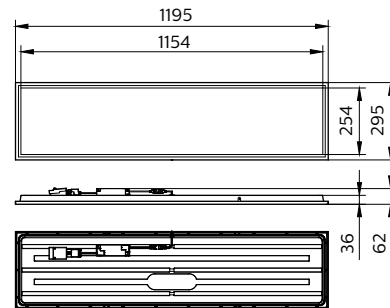

CoreLine Paneel gen6

Maatschets