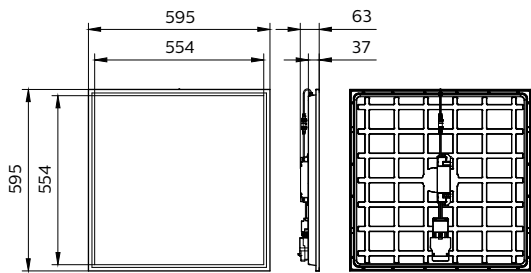

CoreLine Paneel gen6

Maatschets