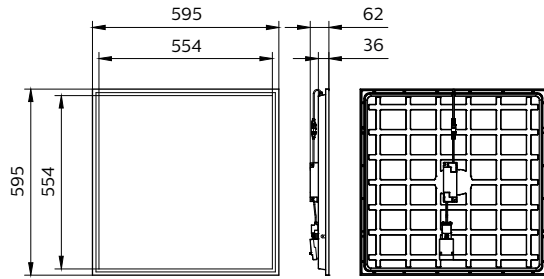

CoreLine Paneel gen6

Maatschets