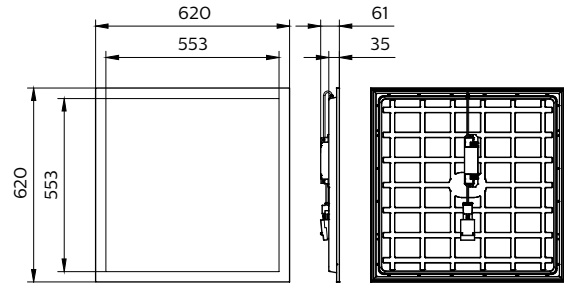

CoreLine Paneel gen6

Maatschets