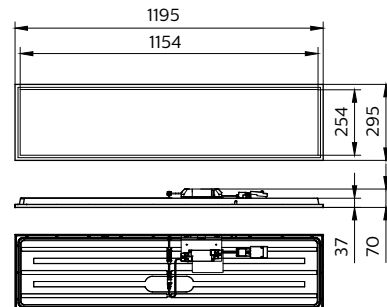

CoreLine Paneel gen6

Maatschets