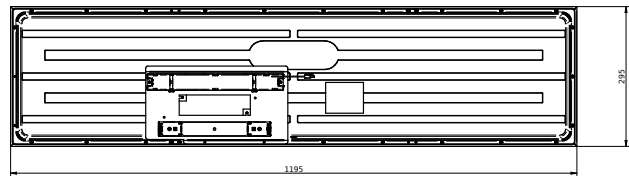

CoreLine Paneel gen6

Maatschets