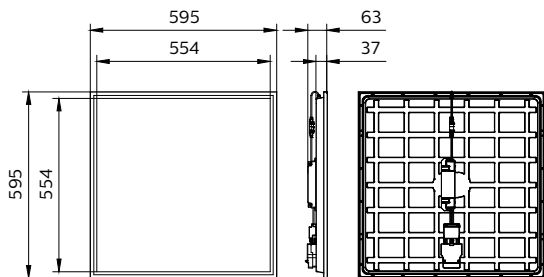

CoreLine Paneel gen6

Maatschets