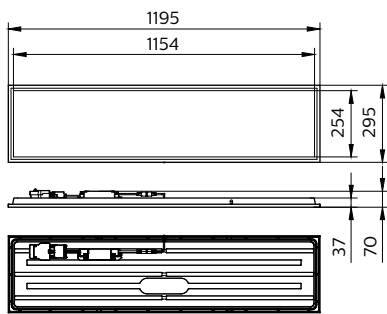

CoreLine Paneel gen6

Maatschets