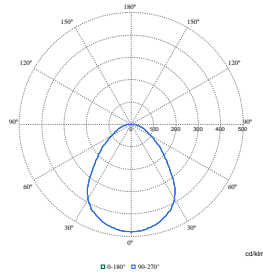

Polar Normal (separate) - RC132VI - 910505102802