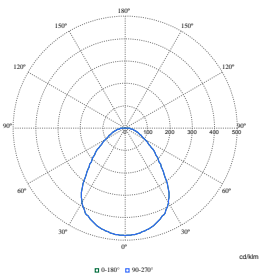

Order Code	Full Product Name	Código de gama de producto
74983299	RC132V G6 36S/UE840 PSD W60L60 OC	-
74984999	RC132V G6 50S/840 PSD W60L60 OC	-
74999399	RC132V G6 34S/830 WIA W60L60 OC	-
75000599	RC132V G6 36S/840 WIA W60L60 OC	-
75002999	RC132V G6 43S/840 WIA W60L60 OC	-
75130999	RC132V G6 36S/UE840 WIA W60L60 OC	-
75133099	RC132V G6 34S/830 PSU W60L60 NOC	-
75134799	RC132V G6 34S/830 PSU W60L60 OC	-
73509599	RC132V G6 36S/840 PSU W60L60 NOC	-
73512599	RC132V G6 36S/840 PSU W60L60 OC	-
73515699	RC132V G6 36S/840 PSD W60L60 OC	-
74995599	RC132V G6 31_36_43S/940 PSD W60L60 OC	-
83523800	RC132V G6 43S/840 SIA W30L120 OC IA4	RC132V
83524500	RC132V G6 40S/830 SIA W30L120 OC IA4	RC132V
74990099	RC132V G6 29_36_43S/830_40 PSU W60L60NOC	-
75131699	RC132V G6 40_43S/830_40 WIA 60x60 OC	-
73518799	RC132V G6 29_36_43S/830_40 PSU W60L60 OC	-
73519499	RC132V G6 29_36_43S/830_40 PSD W60L60 OC	-

Polar Wide Diagrams

Polar Normal (separate) - RC132VI - 910505102803