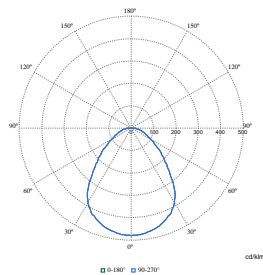

Polar Wide Diagrams

Polar Normal (separate) - RC132VI - 910505102803

Polar Normal (separate) - RC132VI - 910505102818

Polar Normal (separate) - RC132VI - 910505102817

Coreline Panel gen6

Polar Wide Diagrams