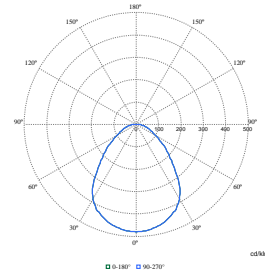

Polar Normal (separate) - RC132VI - 910505102816