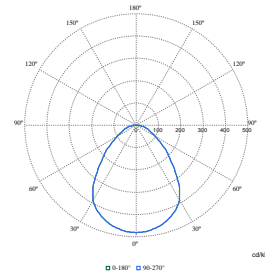

Polar Normal (separate) - 911401890585