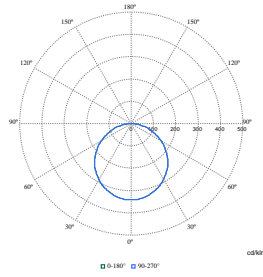

Polar Normal (separate) - 911401890485