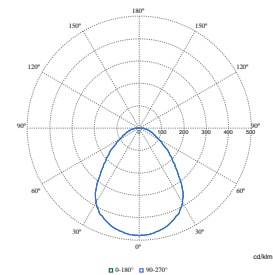

Polar Wide Diagrams

Polar Normal (separate) - RC132VI - 910505102803

Polar Normal (separate) - RC132VI - 910505102818

Polar Normal (separate) - RC132VI - 910505102817

Coreline Panel gen6

Polar Wide Diagrams