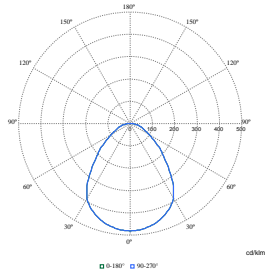

Polar Normal (separate) - 911401891085