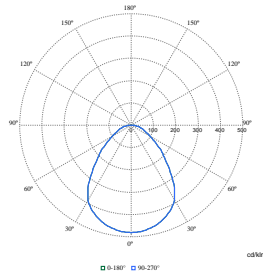

Polar Normal (separate) - 911401891285