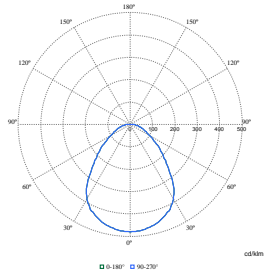

Polar Wide Diagrams

Polar Normal (separate) - RC132VI - 910505102803

Polar Normal (separate) - RC132VI - 910505102818

Polar Normal (separate) - RC132VI - 910505102817

Coreline Panel gen6

Polar Wide Diagrams