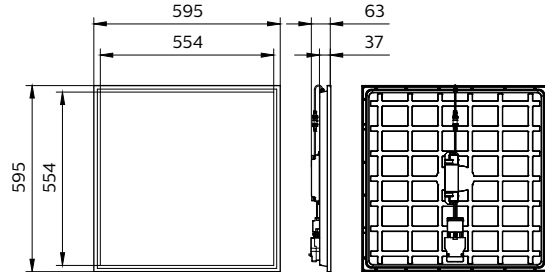

Application

- Offices
- Healthcare
- Municipal buildings
- Education

Versions

CoreLine panel G6 W60L60 IP65-
IP20

Philips CoreLine panel G6 All in
MultiLumen W60L60

Dimensional drawing

CoreLine Panel gen6

Dimensional drawing