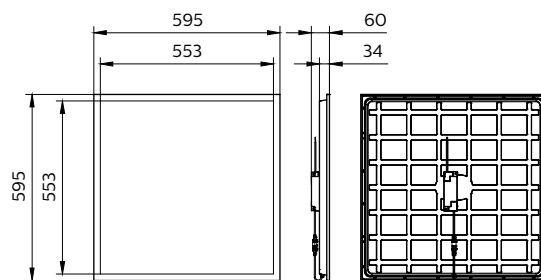

Application

- Offices
- Healthcare
- Municipal buildings
- Education

Versions

CoreLine panel G6 W60L60 IP65-
IP20

Philips CoreLine panel G6 All in
MultiLumen W60L60

Dimensional drawing

CoreLine Panel gen6

Dimensional drawing