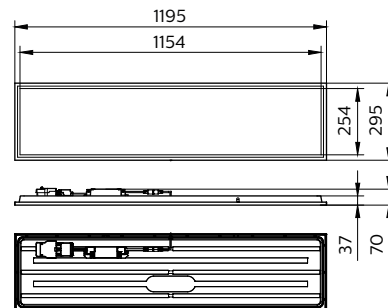

Application

- Offices
- Healthcare
- Municipal buildings
- Education

Versions

CoreLine panel G6 W60L60 IP65-
IP20

Philips CoreLine panel G6 All in
MultiLumen W60L60

Dimensional drawing

CoreLine Panel gen6

Dimensional drawing