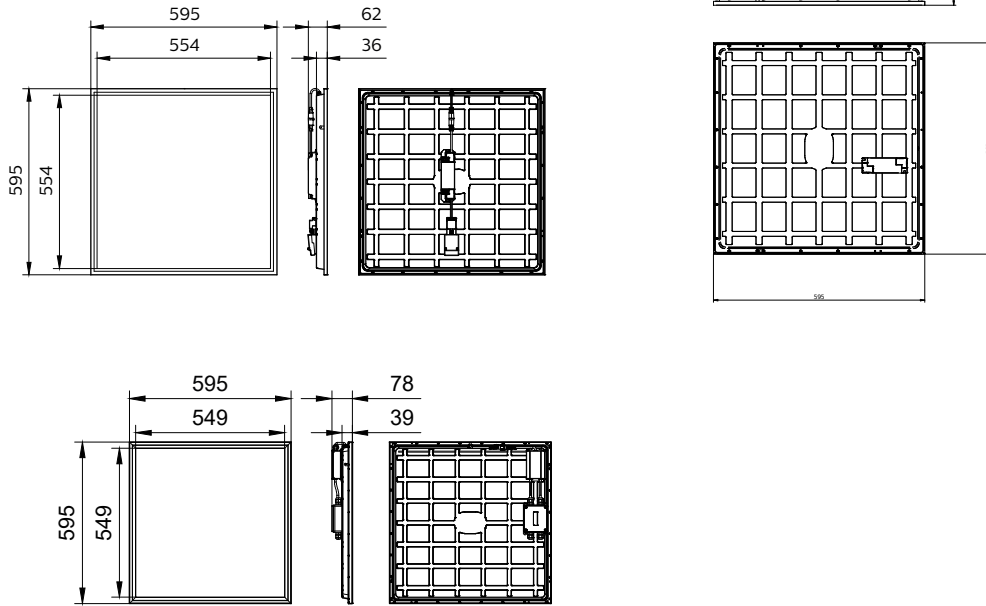

CoreLine Panel gen6

Dimensional drawing

CoreLine Panel gen6

Dimensional drawing

CoreLine Panel gen6

Dimensional drawing

Product details

CoreLine panel G6 PSU Green
connector fits Wieland W3
connector