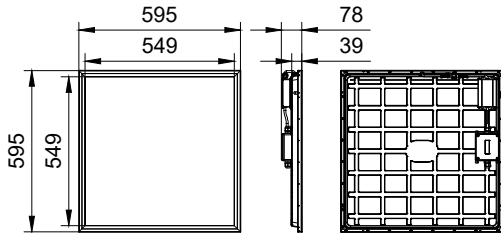

Application

- Offices
- Healthcare
- Municipal buildings
- Education

Versions

CoreLine panel G6 W60L60 IP65-
IP20

Philips CoreLine panel G6 All in
MultiLumen W60L60

Dimensional drawing

CoreLine Panel gen6

Dimensional drawing