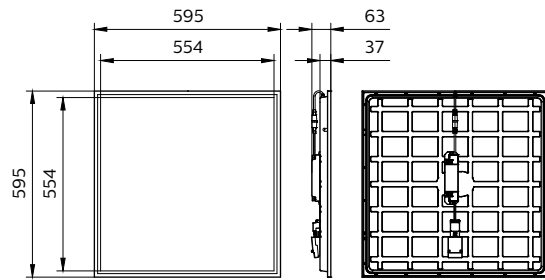

CoreLine Panel gen6

Dimensional drawing