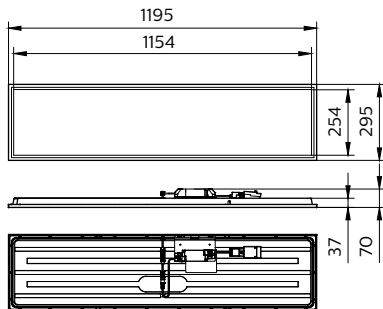

CoreLine Panel gen6

Dimensional drawing

CoreLine Panel gen6

Dimensional drawing

CoreLine Panel gen6

Dimensional drawing

Product details

CoreLine panel G6 PSU Green
connector fits Wieland W3
connector