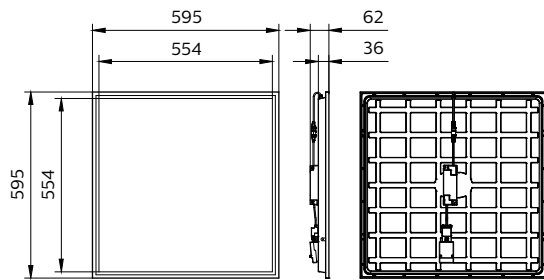

Application

- Offices
- Healthcare
- Municipal buildings
- Education

Versions

CoreLine panel G6 W60L60 IP65-
IP20

Philips CoreLine panel G6 All in
MultiLumen W60L60

Dimensional drawing

CoreLine Panel gen6

Dimensional drawing