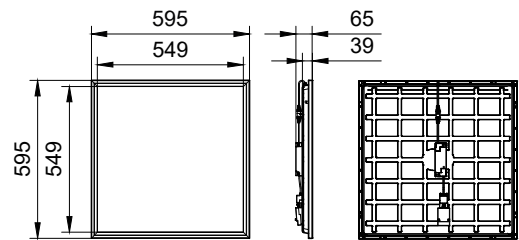

Application

- Offices
- Healthcare
- Municipal buildings
- Education

Versions

CoreLine panel G6 W60L60 IP65-
IP20

Philips CoreLine panel G6 All in
MultiLumen W60L60

Dimensional drawing

CoreLine Panel gen6

Dimensional drawing