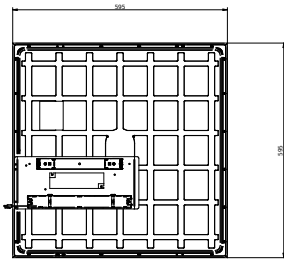

CoreLine Panel gen6

Dimensional drawing