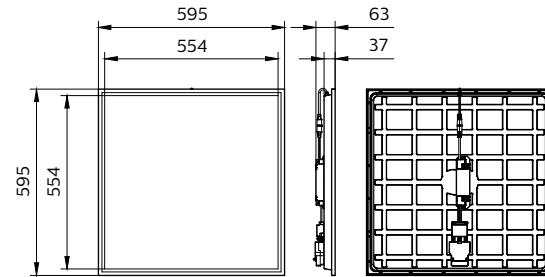

CoreLine Panel gen6

Dimensional drawing