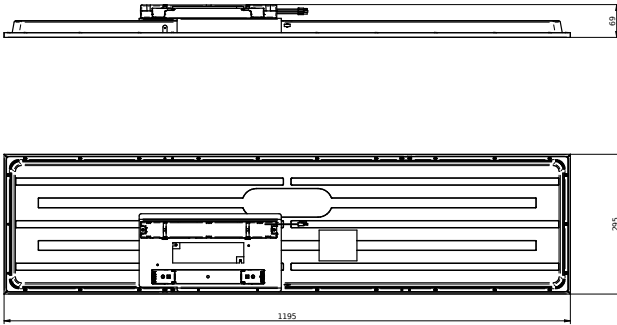

Application

- Offices
- Healthcare
- Municipal buildings
- Education

Versions

CoreLine panel G6 W60L60 IP65-
IP20

Philips CoreLine panel G6 All in
MultiLumen W60L60

Dimensional drawing

CoreLine Panel gen6

Dimensional drawing