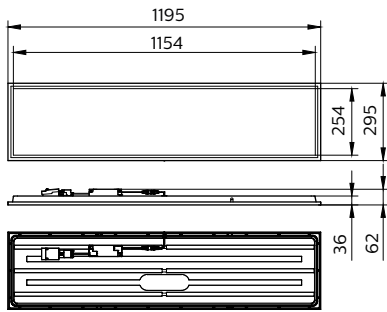

Application

- Offices
- Healthcare
- Municipal buildings
- Education

Versions

CoreLine panel G6 W60L60 IP65-
IP20

Philips CoreLine panel G6 All in
MultiLumen W60L60

Dimensional drawing

CoreLine Panel gen6

Dimensional drawing