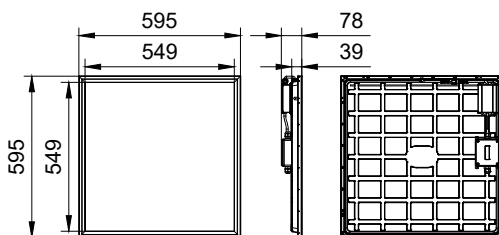

Application

- Offices
- Healthcare
- Municipal buildings
- Education

Versions

CoreLine panel G6 W60L60 IP65-
IP20

Philips CoreLine panel G6 All in
MultiLumen W60L60

Dimensional drawing

CoreLine Panel gen6

Dimensional drawing