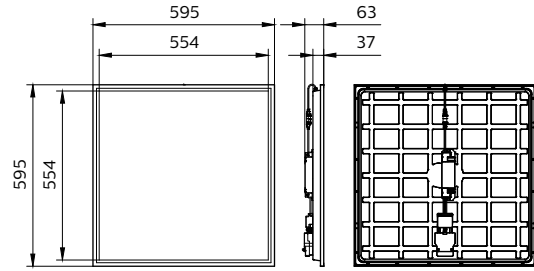

Application

- Offices
- Healthcare
- Municipal buildings
- Education

Versions

CoreLine panel G6 W60L60 IP65-
IP20

Philips CoreLine panel G6 All in
MultiLumen W60L60

Dimensional drawing

CoreLine Panel gen6

Dimensional drawing