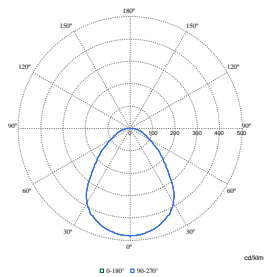

CoreLine Panel gen6

Order Code	Full Product Name	Product family code
911401801787	RC132V G6 31_36_43S/940 PSD W60L60 OC	-
911401818787	RC132V G6 31_36_43S/840 PSU W60L60OCUKI	-
910505102821	RC132VG6 29_36_43/830_40 PSU 60x60OC CCE	RC132V
910505102823	RC132VG6 29_36_43/830_40 PSU 60x60OC WA3	RC132V
910505102824	RC132V G6 43S/830_40 PSD W60L60 OC WA5	RC132V
910505102828	RC132V G6 40/43S/830_840 WIAW60L60OCCCE	RC132V

Order Code	Full Product Name	Product family code
910505102829	RC132V G6 43S/830_40 WIA W60L60 OC WA3	RC132V
911401801287	RC132V G6 29_36_43S/830_40 PSU W60L60NOC	-
911401807387	RC132V G6 40_43S/830_40 WIA 60x60 OC	-
911401891185	RC132V G6 29_36_43S/830_40 PSU W60L60 OC	-
911401891285	RC132V G6 29_36_43S/830_40 PSD W60L60 OC	-

Polar Wide Diagrams

Polar Normal (separate) - RC132VI - 910505102803