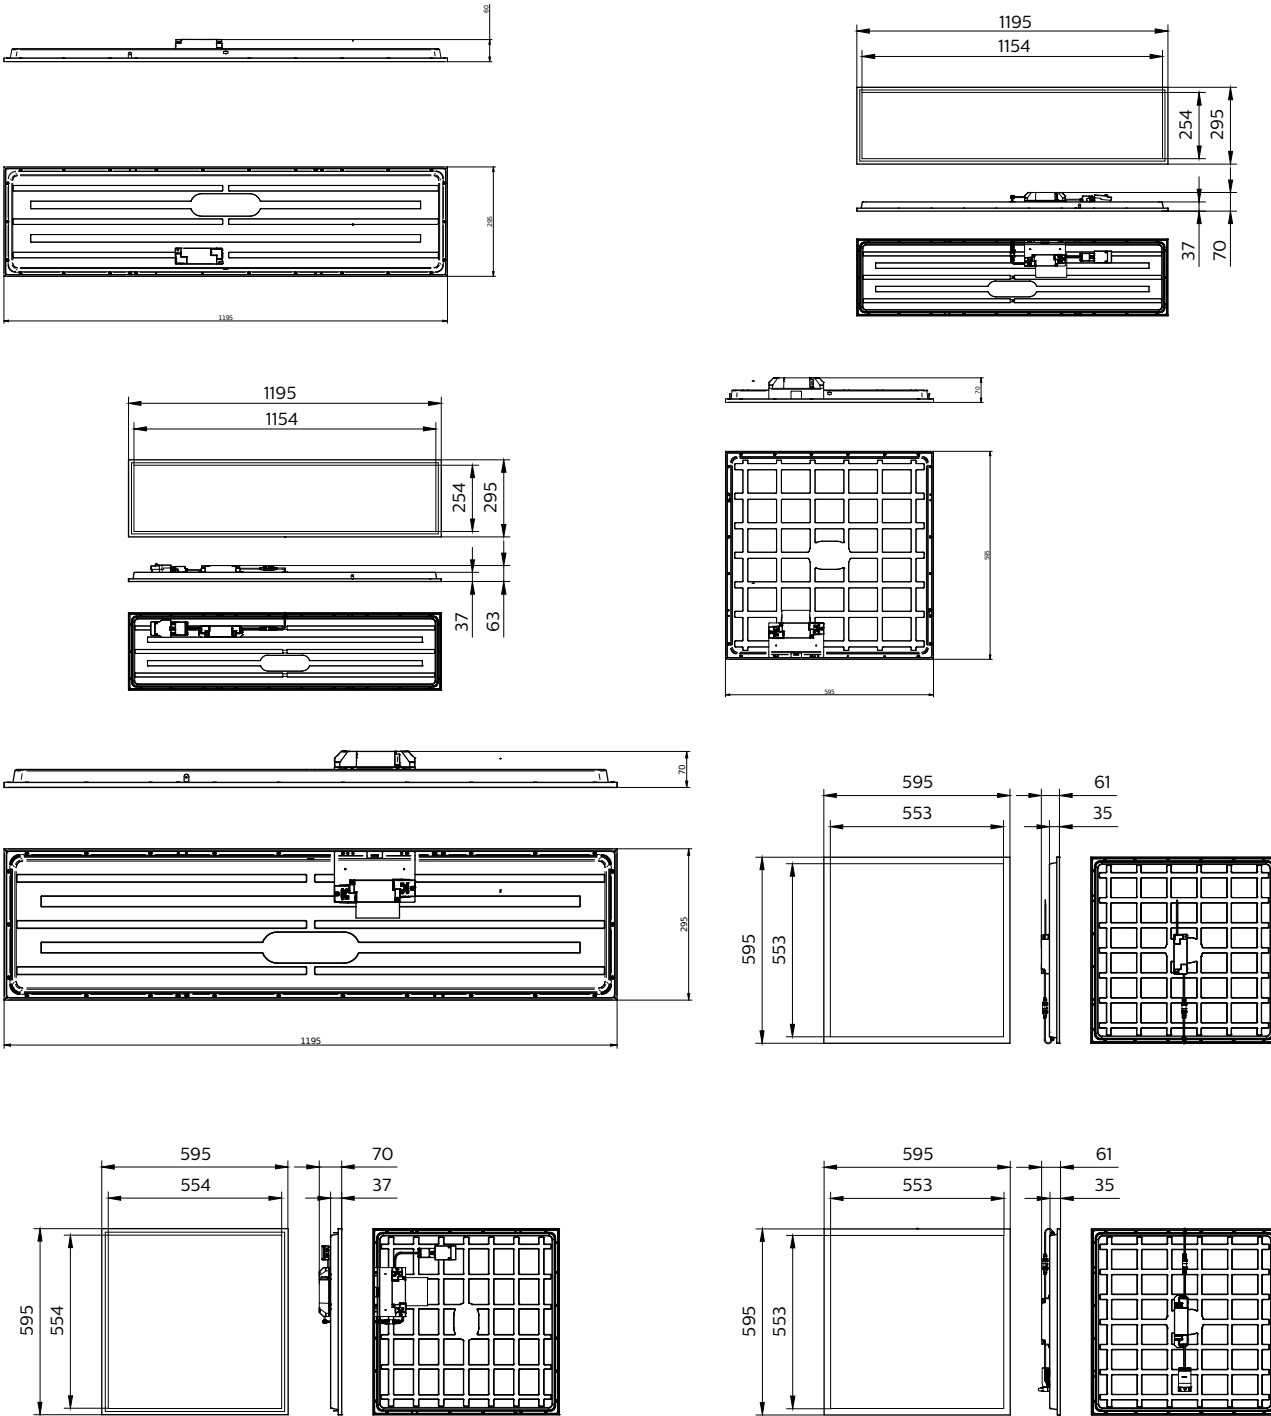

CoreLine Panel gen6

Dimensional drawing