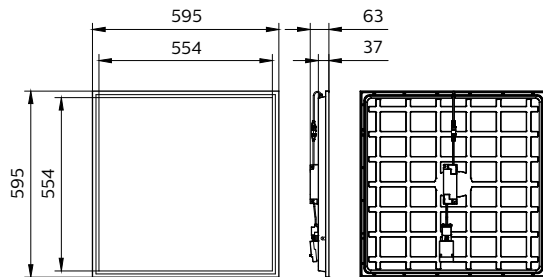

CoreLine Panel gen6

Dimensional drawing