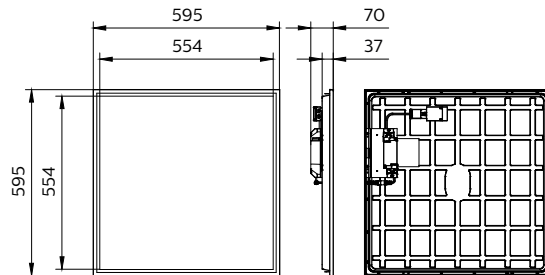

Application

- Offices
- Healthcare
- Municipal buildings
- Education

Versions

CoreLine panel G6 W60L60 IP65-
IP20

Philips CoreLine panel G6 All in
MultiLumen W60L60

Dimensional drawing

CoreLine Panel gen6

Dimensional drawing