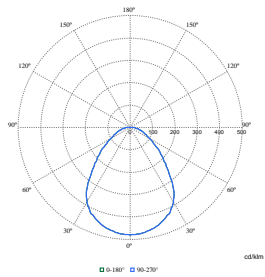

Polar Wide Diagrams

Polar Normal (separate) - RC132VI - 910505102804