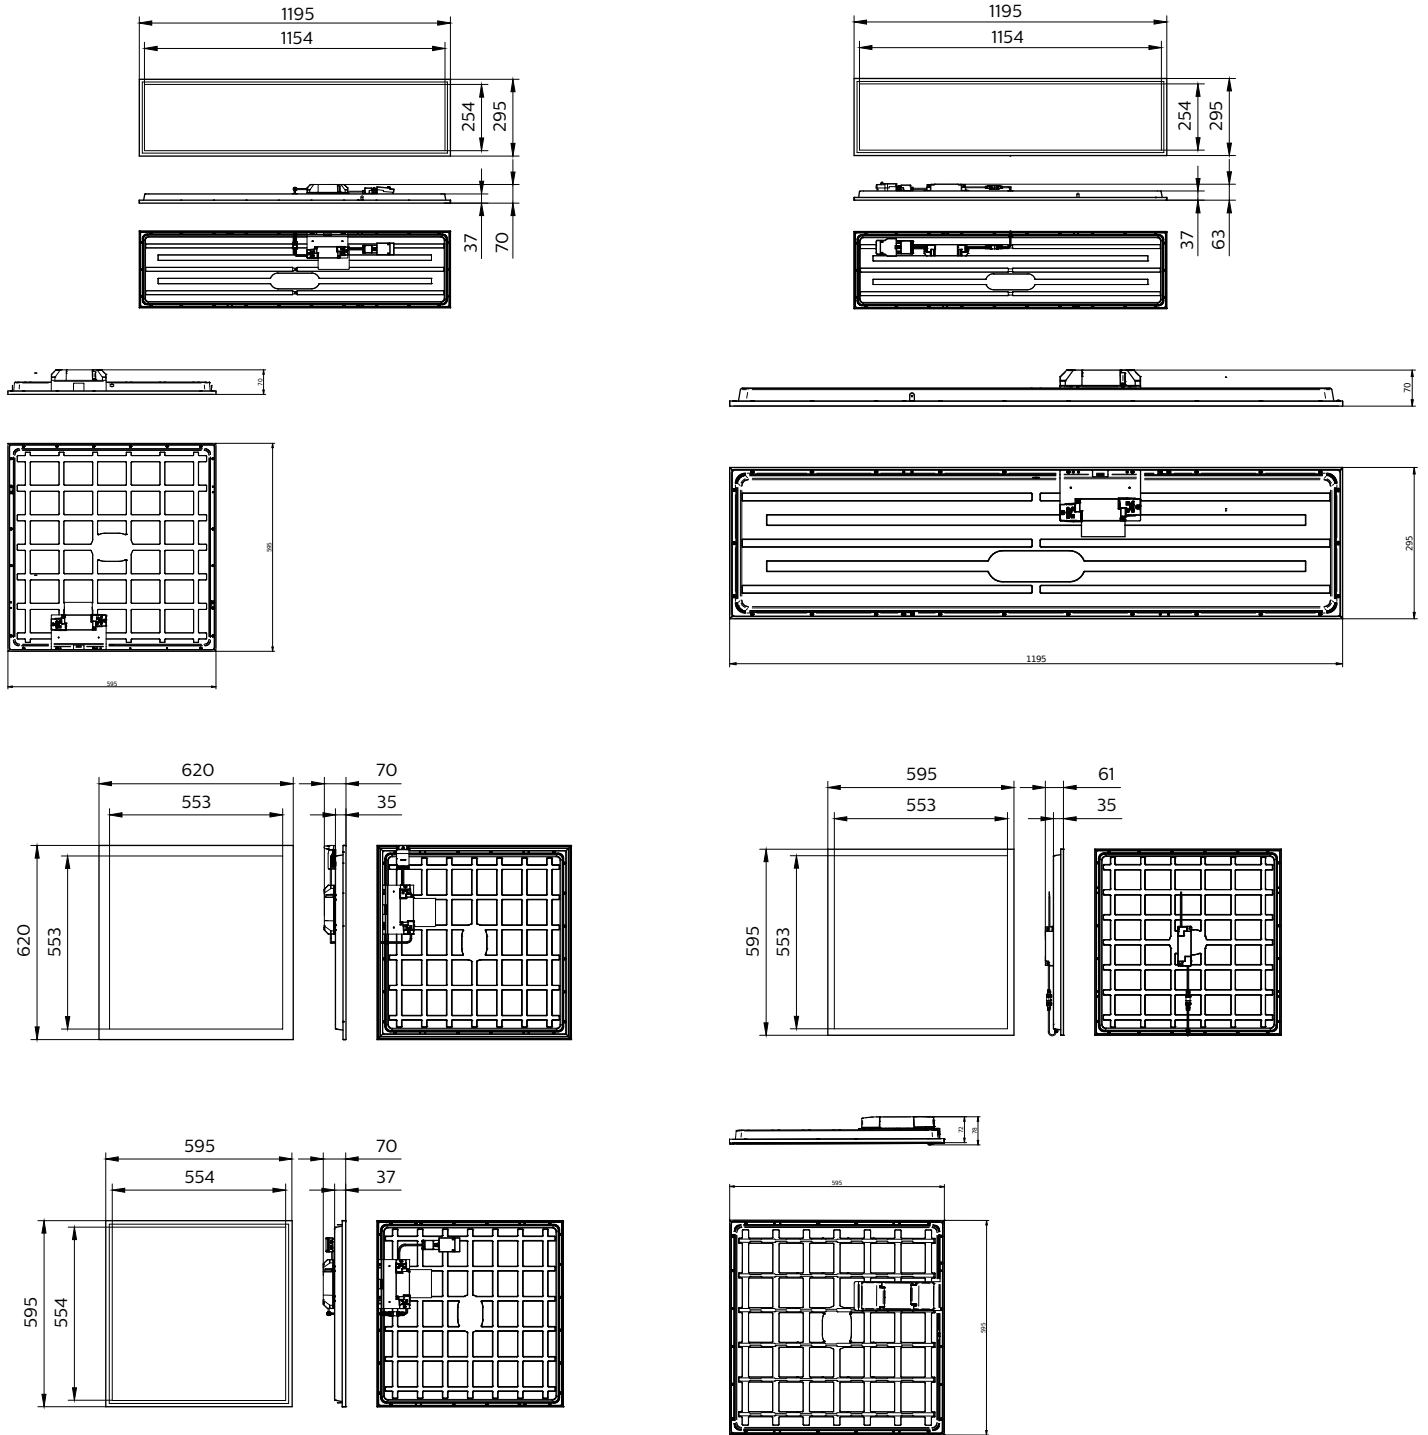

Philips CoreLine panel G6 All in
MultiLumen W60L60

CoreLine panel G6 PSU W30L120
SIA Sensor RTP

CoreLine Panel gen6

Dimensional drawing

CoreLine Panel gen6

Dimensional drawing

CoreLine Panel gen6

Dimensional drawing