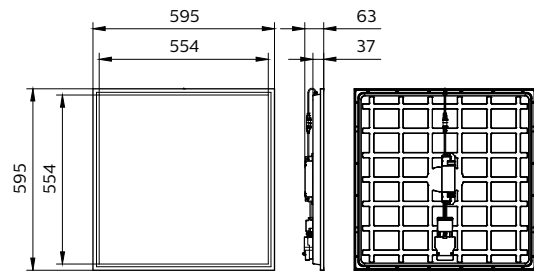

CoreLine Panel gen6

Dimensional drawing