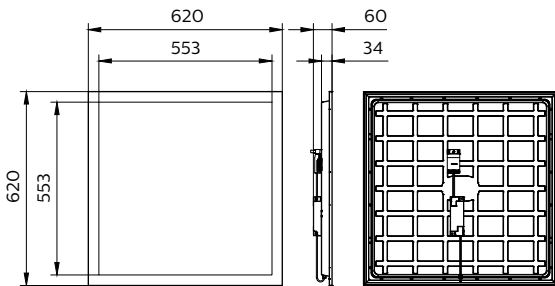

CoreLine Panel gen6

Dimensional drawing