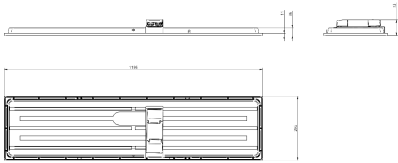

CoreLine Panel gen6

Dimensional drawing