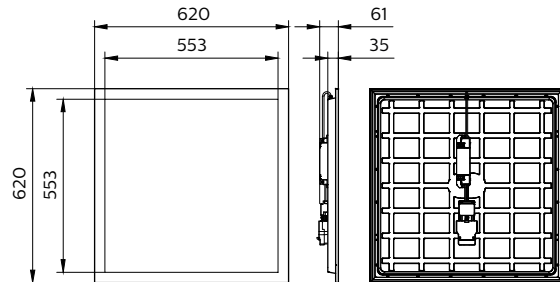

CoreLine Panel gen6

Dimensional drawing