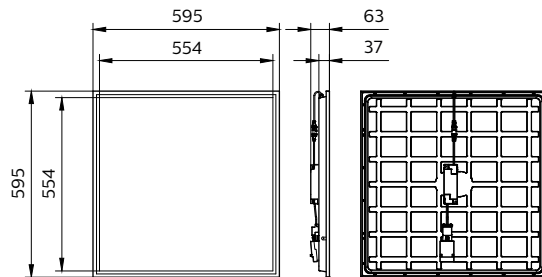

CoreLine Panel gen6

Dimensional drawing