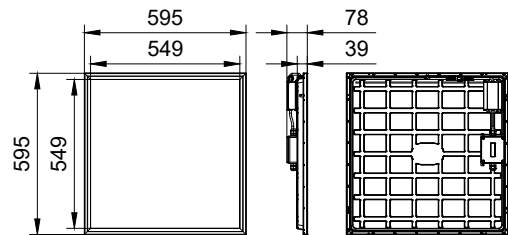

CoreLine Panel gen6

Dimensional drawing