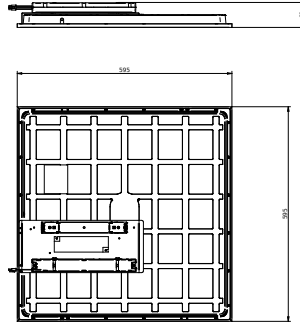

CoreLine Panel gen6

Dimensional drawing