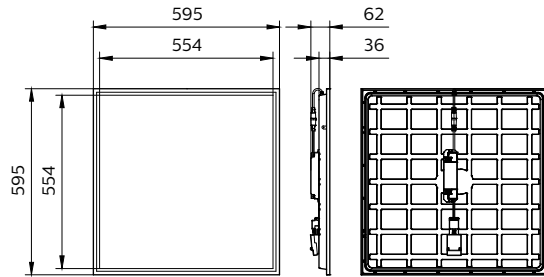

CoreLine Panel gen6

Dimensional drawing