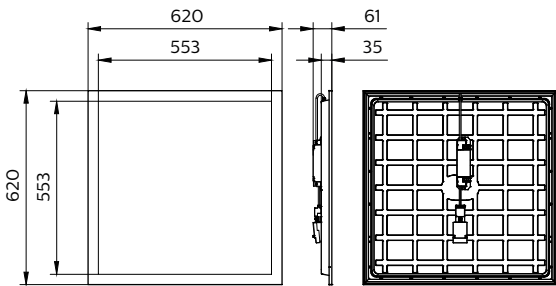

CoreLine Panel gen6

Dimensional drawing