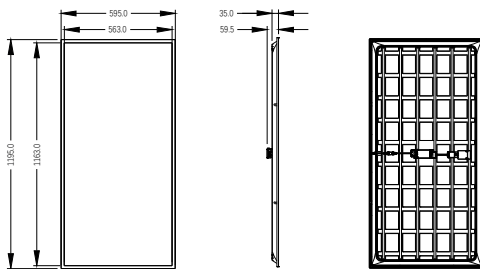

CoreLine Panel gen6

Dimensional drawing