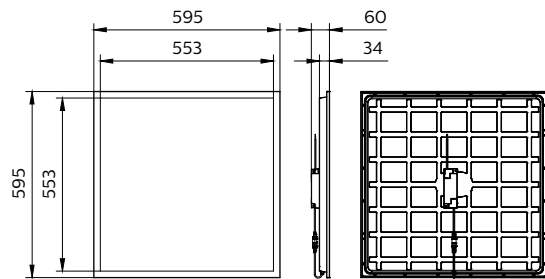

CoreLine Panel gen6

Dimensional drawing