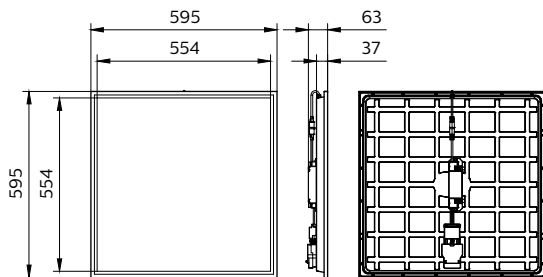

CoreLine Panel gen6

Dimensional drawing