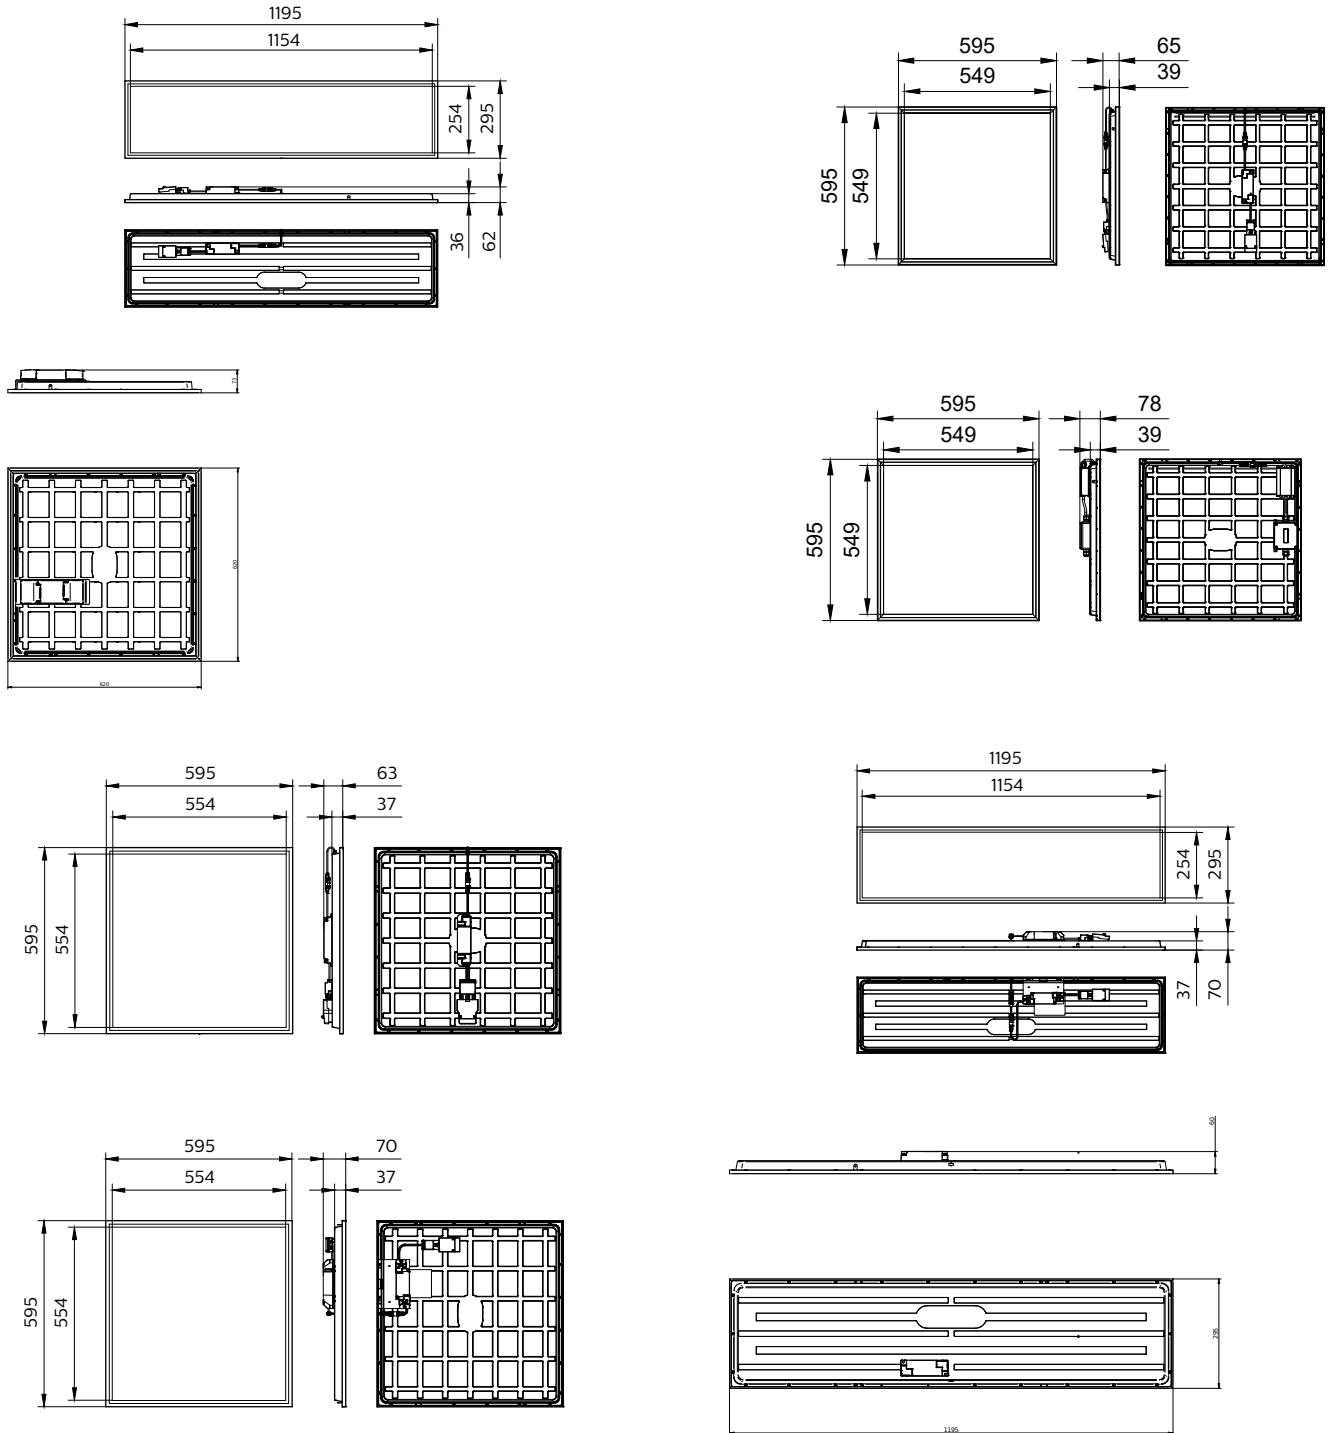

Philips CoreLine panel G6 All in
MultiLumen W60L60

CoreLine panel G6 PSU W30L120
SIA Sensor RTP

CoreLine Panel gen6

Dimensional drawing

CoreLine Panel gen6

Dimensional drawing

CoreLine Panel gen6

Dimensional drawing