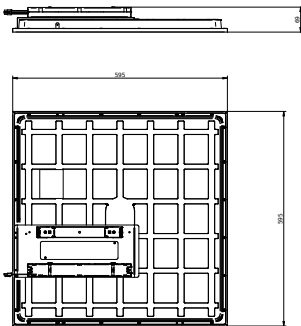

CoreLine Panel gen6

Dimensional drawing