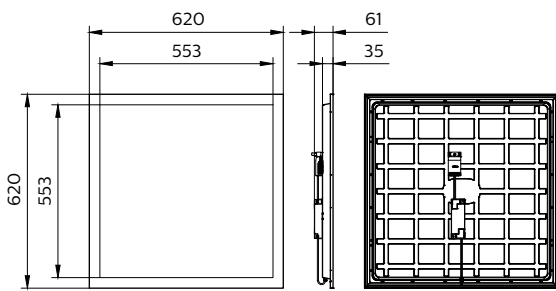

CoreLine Panel gen6

Dimensional drawing