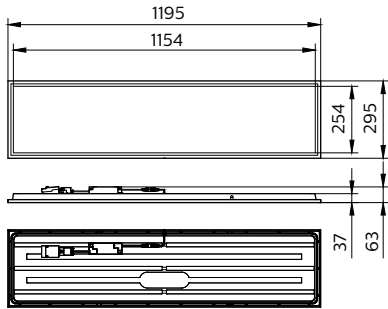

CoreLine Panel gen6

Dimensional drawing