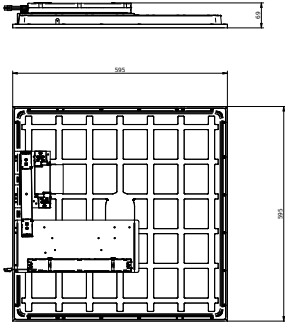

CoreLine Panel gen6

Dimensional drawing