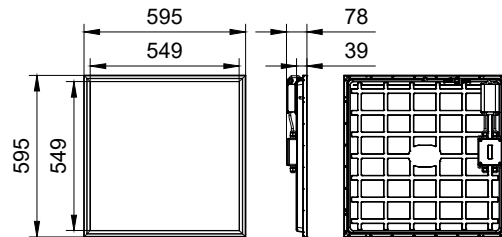

CoreLine Panel gen6

Dimensional drawing