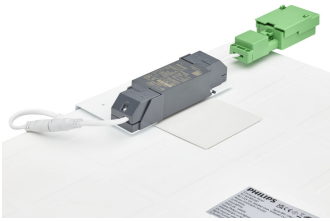

Product details

CoreLine panel G6 back side IP65
IP20

CoreLine connector wago WA5

CoreLine panel G6 WIA driver DPP

CoreLine panel G6 NOC Optical
window DPP

CoreLine panel G6 All in driver
open DPP

CoreLine panel G6 All in driver
DPP