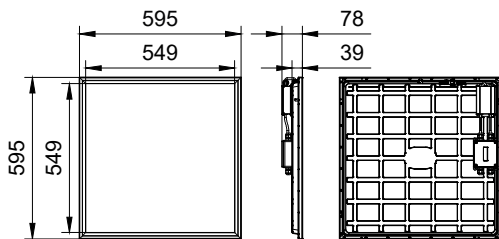

Dimensional drawing

CoreLine Panel gen6

Dimensional drawing

CoreLine Panel gen6

Dimensional drawing

Product details

CoreLine panel G6 PSU Green
connector fits Wieland W3
connector

CoreLine connector Wago WA3