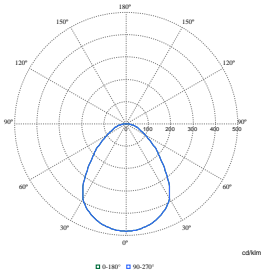

CoreLine Panel gen6

Polar Wide Diagrams

Polar Normal (separate) - 911401807487