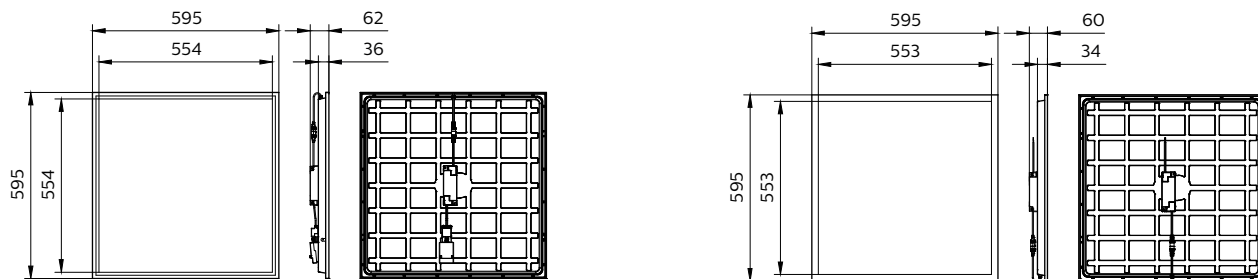

Application

- Offices
- Healthcare
- Municipal buildings
- Education

Versions

CoreLine panel G6 W60L60 IP65-IP20

Dimensional drawing

CoreLine Panel gen6

Dimensional drawing

CoreLine Panel gen6