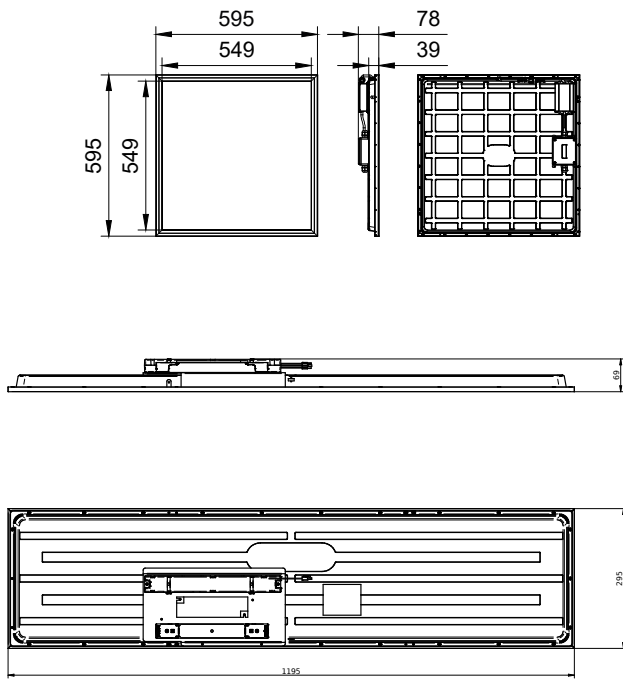

Application

- Offices
- Healthcare
- Municipal buildings
- Education

Versions

CoreLine panel G6 W60L60 IP65-IP20

Dimensional drawing

CoreLine Panel gen6

Dimensional drawing

CoreLine Panel gen6