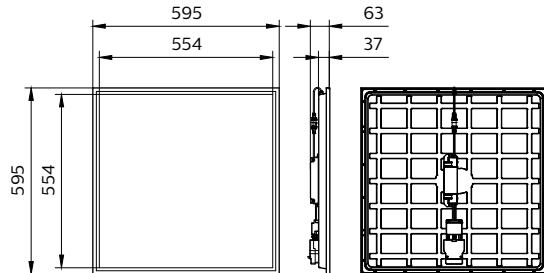

Application

- Offices
- Healthcare
- Municipal buildings
- Education

Versions

CoreLine panel G6 W60L60 IP65-IP20

Dimensional drawing

CoreLine Panel gen6

Dimensional drawing

CoreLine Panel gen6