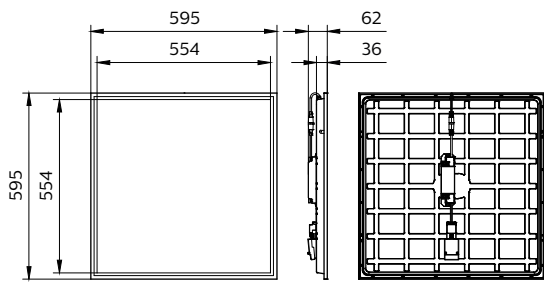

Dimensional drawing

CoreLine Panel gen6

Dimensional drawing

CoreLine Panel gen6

Dimensional drawing

Product details

CoreLine panel G6 PSU Green
connector fits Wieland W3
connector

CoreLine connector Wago WA3