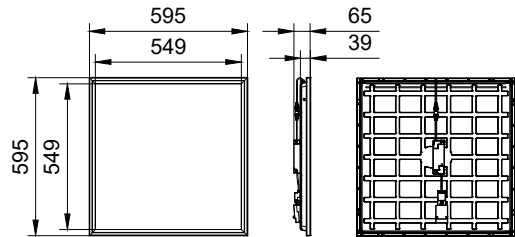

Application

- Offices
- Healthcare
- Municipal buildings
- Education

Versions

CoreLine panel G6 W60L60 IP65-IP20

Dimensional drawing

CoreLine Panel gen6

Dimensional drawing

CoreLine Panel gen6