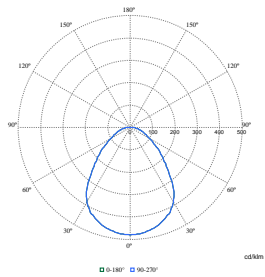

Order Code	Full Product Name	Product family code
75129399	RC132V G6 50S/840 PSU W60L60 OC BN	-
75130999	RC132V G6 36S/UE840 WIA W60L60 OC	-
75133099	RC132V G6 34S/830 PSU W60L60 NOC	-
75134799	RC132V G6 34S/830 PSU W60L60 OC	-
73509599	RC132V G6 36S/840 PSU W60L60 NOC	-
73512599	RC132V G6 36S/840 PSU W60L60 OC	-
73515699	RC132V G6 36S/840 PSD W60L60 OC	-
74995599	RC132V G6 31_36_43S/940 PSD W60L60 OC	-
75509399	RC132V G6 31_36_43S/840 PSU W60L60OCUKI	-
58878300	RC132VG6 29_36_43/830_40 PSU 60x60OC CCE	RC132V
58880600	RC132VG6 29_36_43/830_40 PSU 60x60OC WA3	RC132V
58881300	RC132V G6 43S/830_40 PSD W60L60 OC WA5	RC132V
58885100	RC132V G6 40/43S/830_840 WIAW60L60OCCE	RC132V
58886800	RC132V G6 43S/830_40 WIA W60L60 OC WA3	RC132V
74990099	RC132V G6 29_36_43S/830_40 PSU W60L60NOC	-
75131699	RC132V G6 40_43S/830_40 WIA 60x60 OC	-
73518799	RC132V G6 29_36_43S/830_40 PSU W60L60 OC	-
73519499	RC132V G6 29_36_43S/830_40 PSD W60L60 OC	-

Polar Wide Diagrams

Polar Normal (separate) - RC132VI - 910505102803