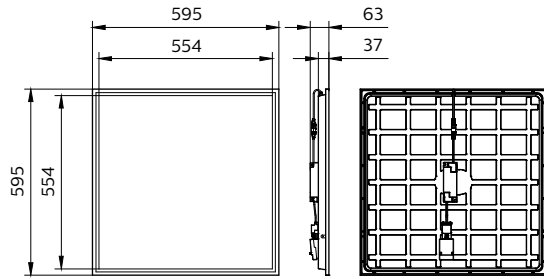

Dimensional drawing

CoreLine Panel gen6

Dimensional drawing

CoreLine Panel gen6

Dimensional drawing

Product details

CoreLine panel G6 PSU Green
connector fits Wieland W3
connector

CoreLine connector Wago WA3