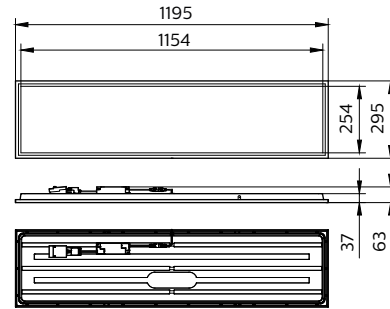

Dimensional drawing

CoreLine Panel gen6

Dimensional drawing

CoreLine Panel gen6

Dimensional drawing

Product details

CoreLine panel G6 PSU Green
connector fits Wieland W3
connector

CoreLine connector Wago WA3