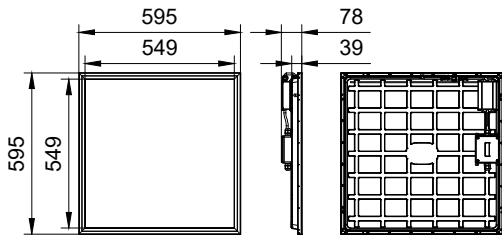

Application

- Offices
- Healthcare
- Municipal buildings
- Education

Versions

CoreLine panel G6 W60L60 IP65-IP20

Dimensional drawing

CoreLine Panel gen6

Dimensional drawing

CoreLine Panel gen6