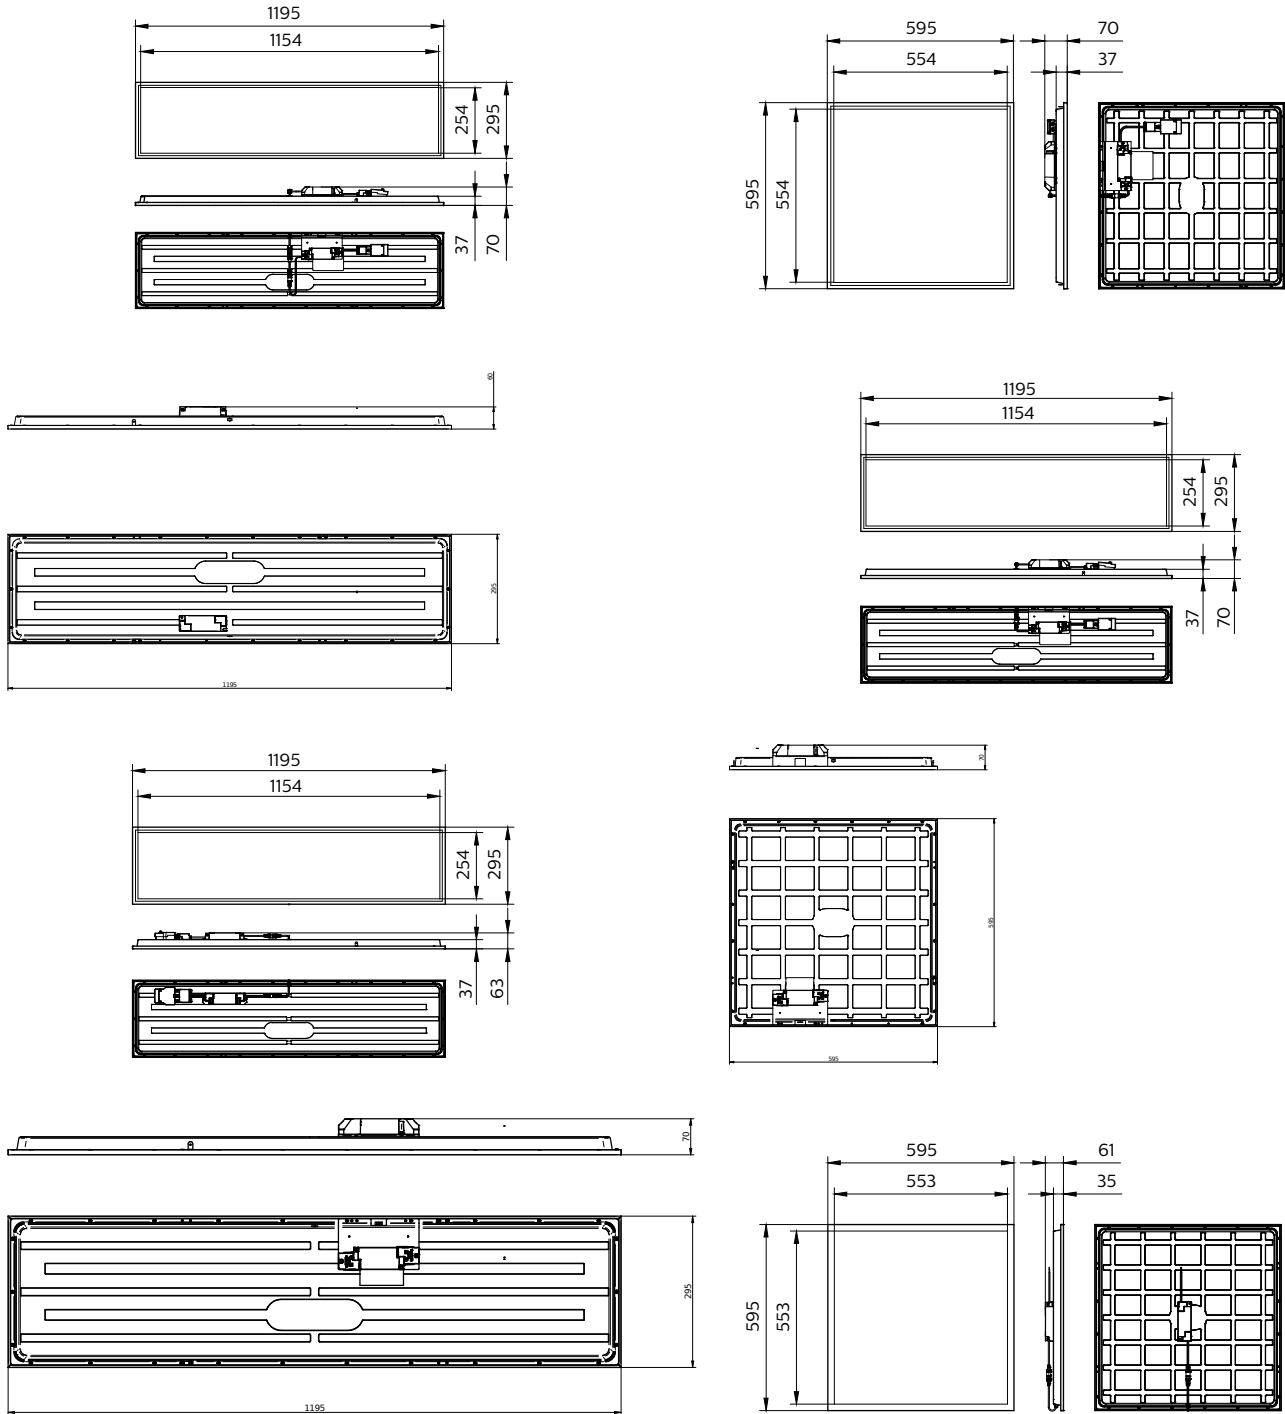

CoreLine Panel gen6

Dimensional drawing