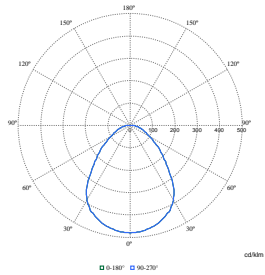

Order Code	Full Product Name	Product family code
911401890985	RC133V G6 36S/840 PSD W62L62 OC	-
911401801787	RC132V G6 31_36_43S/940 PSD W60L60 OC	-
911401818787	RC132V G6 31_36_43S/840 PSU W60L60OCUKI	-
910505104636	RC132V G6 43S/840 SIA W30L120 OC IA4	RC132V
910505104637	RC132V G6 40S/830 SIA W30L120 OC IA4	RC132V
911401801387	RC133V G6 29_36_43S/830_40 PSU W62L62 OC	-
911401801487	RC133V G6 29_36_43S/830_40 PSD W62L62 OC	-
910505102821	RC132VG6 29_36_43/830_40 PSU 60x60OC CCE	RC132V
910505102823	RC132VG6 29_36_43/830_40 PSU 60x60OC WA3	RC132V
910505102824	RC132V G6 43S/830_40 PSD W60L60 OC WA5	RC132V
910505102828	RC132V G6 40/43S/830_840 WIAW60L60OC CCE	RC132V
910505102829	RC132V G6 43S/830_40 WIA W60L60 OC WA3	RC132V
911401801287	RC132V G6 29_36_43S/830_40 PSU W60L60NOC	-
911401807387	RC132V G6 40_43S/830_40 WIA 60x60 OC	-
911401891185	RC132V G6 29_36_43S/830_40 PSU W60L60 OC	-
911401891285	RC132V G6 29_36_43S/830_40 PSD W60L60 OC	-
911401888487	RC132V G6 36S/UE840 PSD 599x599SQ OC CPC	-

Polar Wide Diagrams

Polar Normal (separate) - RC132VI - 910505102804