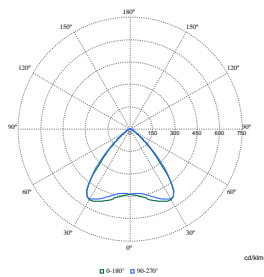

Versions

CoreLine Recessed

CoreLine Recessed

Måttskiss

Polar Wide Diagrams

Polar Normal (separate) - null - 911401867682