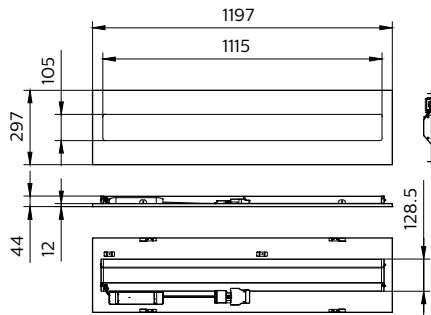

Versions

CoreLine Recessed

CoreLine Recessed

Måttskiss

Polar Wide Diagrams

Polar Normal (separate) - null - 911401867682