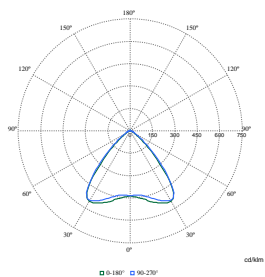

CoreLine Recessed Edge

CoreLine Recessed Safety Cable

CoreLine Recessed in ceiling

Polar Wide Diagrams

Polar Normal (separate) - null - 911401880681