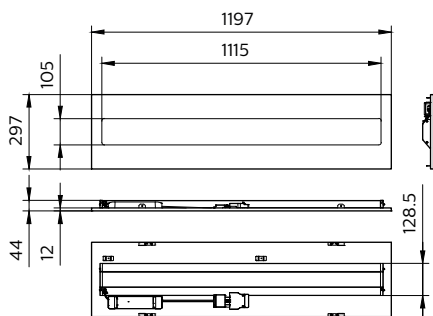

Versions

CoreLine Recessed

RC136B 31S_37S_43S/840 PSD
W60L60 NOC_SPP

Rozměrové výkresy

Detaily o výrobku

CoreLine Recessed Backside

CoreLine Recessed connector PSD
(dali)

CoreLine recessed