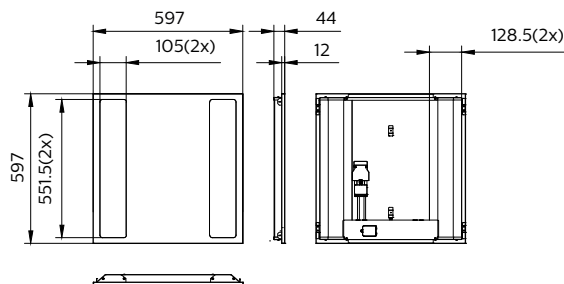

Versions

CoreLine Recessed

RC136B 31S_37S_43S/840 PSD
W60L60 NOC_SPP

Rozměrové výkresy

Detaily o výrobku

CoreLine Recessed Backside

CoreLine Recessed connector PSD
(dali)

CoreLine recessed