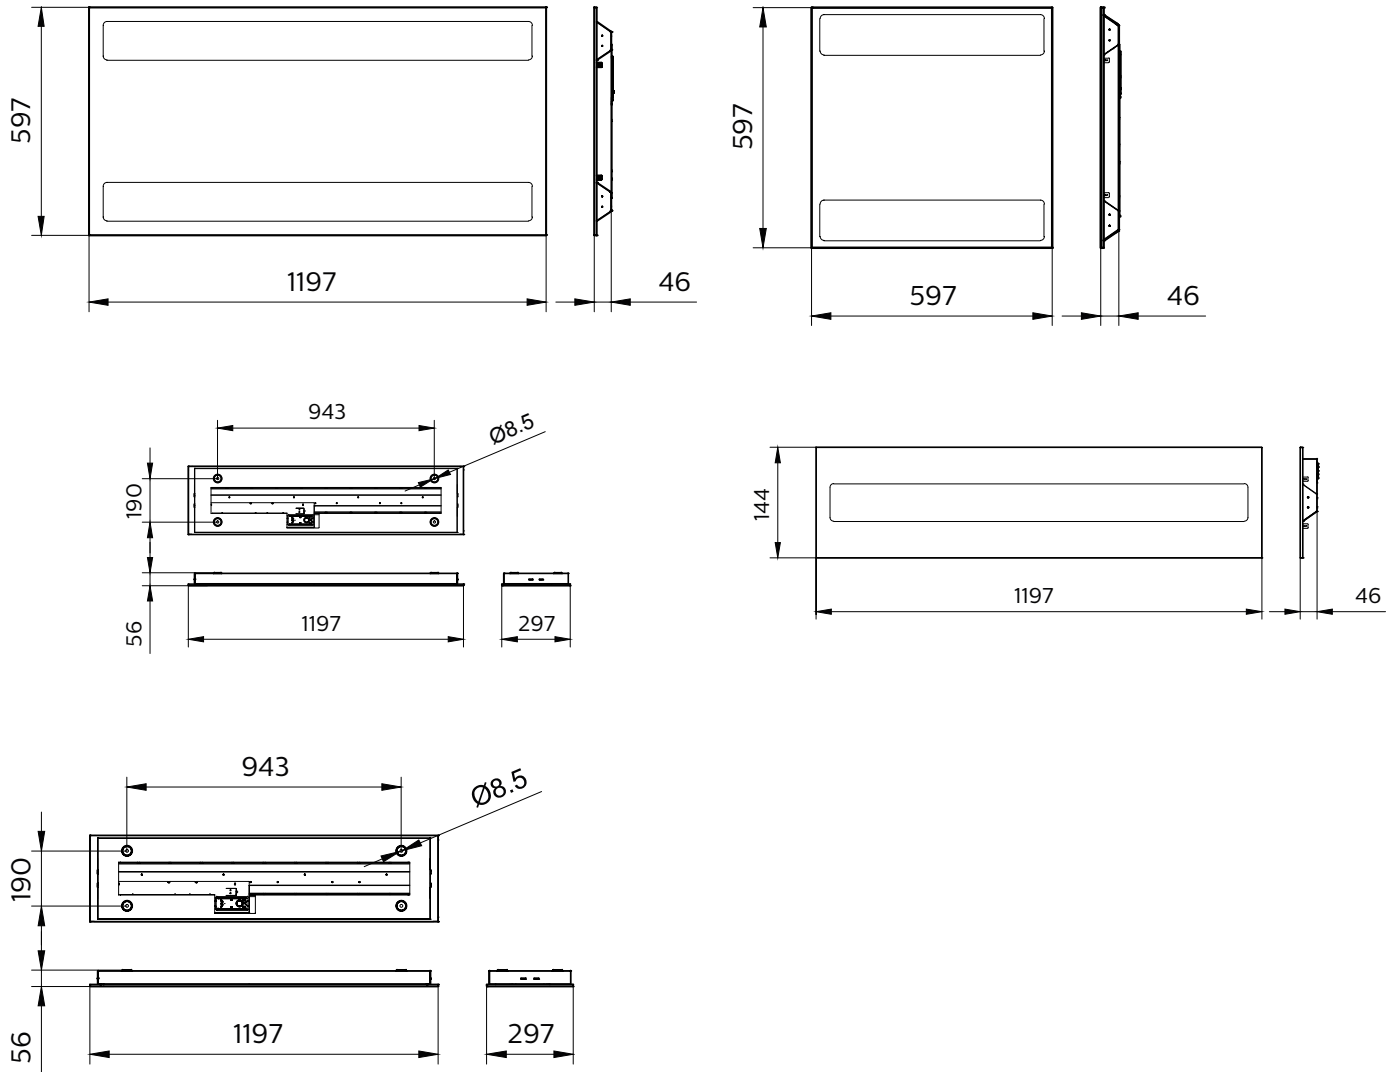

GreenPerform Troffer RC100B 60x120

Dimensional drawing

GreenPerform Troffer

Dimensional drawing

General Information	
Driver included	Yes
Number of gear units	1 unit
Light Technical	
Color rendering index (CRI)	80
Operating and Electrical	
Protection class IEC	Safety class I
Suitable for random switching	No
Mechanical and Housing	
Housing Color	White
Mech. impact protection code	IK03
Ingress protection code	IP20
Approval and Application	
Ambient temperature range	-20 to +40 °C
CE mark	Yes
ENEC mark	-
Initial Performance (IEC Compliant)	
Luminous flux tolerance	+/-10%