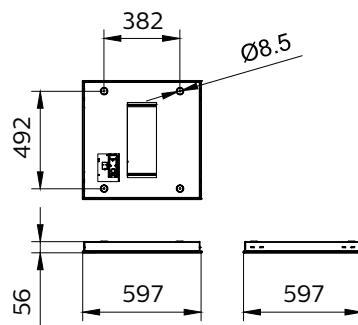

GreenPerform Troffer RC100B 60x120

Dimensional drawing

GreenPerform Troffer

Dimensional drawing

General Information	
Driver included	Yes
Number of gear units	1 unit
Light Technical	
Color rendering index (CRI)	80
Operating and Electrical	
Protection class IEC	Safety class I
Suitable for random switching	No
Mechanical and Housing	
Housing Color	White
Mech. impact protection code	IK03
Ingress protection code	IP20
Approval and Application	
Ambient temperature range	-20 to +40 °C
CE mark	Yes
ENEC mark	-
Initial Performance (IEC Compliant)	
Luminous flux tolerance	+/-10%