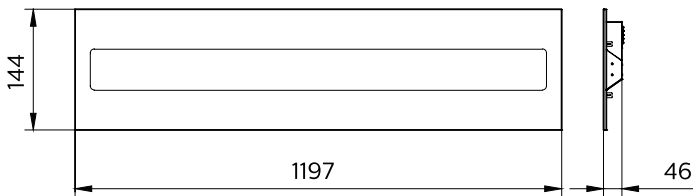

GreenPerform Troffer RC100B 60x120

Dimensional drawing

GreenPerform Troffer

Dimensional drawing

General Information	
Driver included	Yes
Number of gear units	1 unit
Light Technical	
Color rendering index (CRI)	80
Operating and Electrical	
Protection class IEC	Safety class I
Suitable for random switching	No
Mechanical and Housing	
Housing Color	White
Mech. impact protection code	IK03
Ingress protection code	IP20
Approval and Application	
Ambient temperature range	-20 to +40 °C
CE mark	Yes
ENEC mark	-
Initial Performance (IEC Compliant)	
Luminous flux tolerance	+/-10%