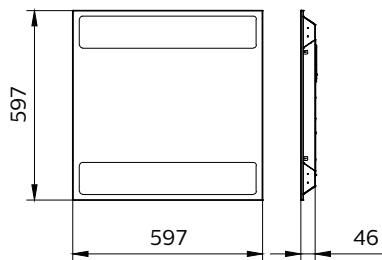

GreenPerform Troffer RC100B 60x120

Dimensional drawing

GreenPerform Troffer

Dimensional drawing

General Information	
Driver included	Yes
Number of gear units	1 unit
Light Technical	
Color rendering index (CRI)	80
Operating and Electrical	
Protection class IEC	Safety class I
Suitable for random switching	No
Mechanical and Housing	
Housing Color	White
Mech. impact protection code	IK03
Ingress protection code	IP20
Approval and Application	
Ambient temperature range	-20 to +40 °C
CE mark	Yes
ENEC mark	-
Initial Performance (IEC Compliant)	
Luminous flux tolerance	+/-10%