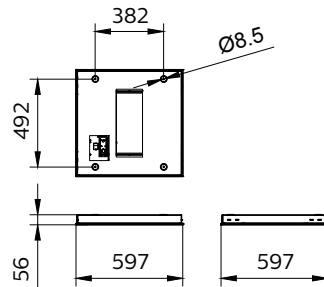

GreenPerform Troffer RC100B 60x120

Dimensional drawing

GreenPerform Troffer

Dimensional drawing

General Information	
Driver included	Yes
Number of gear units	1 unit
Light Technical	
Color rendering index (CRI)	80
Operating and Electrical	
Protection class IEC	Safety class I
Suitable for random switching	No
Mechanical and Housing	
Housing Color	White
Mech. impact protection code	IK03
Ingress protection code	IP20
Approval and Application	
Ambient temperature range	-20 to +40 °C
CE mark	Yes
ENEC mark	-
Initial Performance (IEC Compliant)	
Luminous flux tolerance	+/-10%