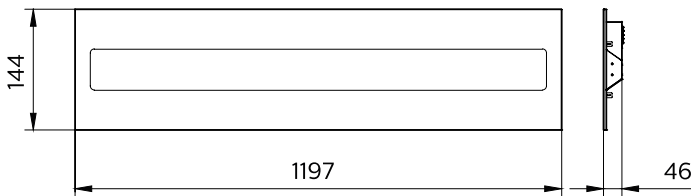

Versions

GreenPerform Troffer RC100B 60x60

GreenPerform Troffer RC100B 60x120

Dimensional drawing

GreenPerform Troffer

Dimensional drawing

| General Information | |
|-------------------------------------|----------------|
| Driver included | Yes |
| Number of gear units | 1 unit |
| Light Technical | |
| Color rendering index (CRI) | 80 |
| Operating and Electrical | |
| Protection class IEC | Safety class I |
| Suitable for random switching | No |
| Mechanical and Housing | |
| Housing Color | White |
| Mech. impact protection code | IK03 |
| Ingress protection code | IP20 |
| Approval and Application | |
| Ambient temperature range | -20 to +40 °C |
| CE mark | Yes |
| ENEC mark | - |
| Initial Performance (IEC Compliant) | |
| Luminous flux tolerance | +/-10% |