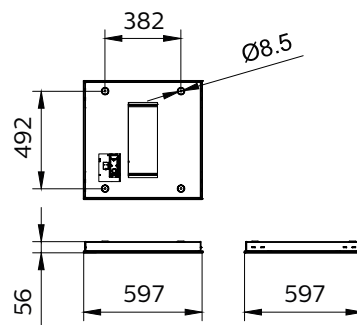

Versions

GreenPerform Troffer RC100B 60x60

GreenPerform Troffer RC100B 60x120

Dimensional drawing

GreenPerform Troffer

Dimensional drawing

| General Information | |
|-------------------------------------|----------------|
| Driver included | Yes |
| Number of gear units | 1 unit |
| Light Technical | |
| Color rendering index (CRI) | 80 |
| Operating and Electrical | |
| Protection class IEC | Safety class I |
| Suitable for random switching | No |
| Mechanical and Housing | |
| Housing Color | White |
| Mech. impact protection code | IK03 |
| Ingress protection code | IP20 |
| Approval and Application | |
| Ambient temperature range | -20 to +40 °C |
| CE mark | Yes |
| ENEC mark | - |
| Initial Performance (IEC Compliant) | |
| Luminous flux tolerance | +/-10% |