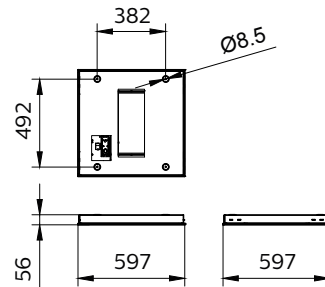

Versions

GreenPerform Troffer RC100B 60x60

GreenPerform Troffer RC100B 60x120

Dimensional drawing

GreenPerform Troffer

Dimensional drawing

| General Information | |
|-------------------------------------|----------------|
| Driver included | Yes |
| Number of gear units | 1 unit |
| Light Technical | |
| Color rendering index (CRI) | 80 |
| Operating and Electrical | |
| Protection class IEC | Safety class I |
| Suitable for random switching | No |
| Mechanical and Housing | |
| Housing Color | White |
| Mech. impact protection code | IK03 |
| Ingress protection code | IP20 |
| Approval and Application | |
| Ambient temperature range | -20 to +40 °C |
| CE mark | Yes |
| ENEC mark | - |
| Initial Performance (IEC Compliant) | |
| Luminous flux tolerance | +/-10% |