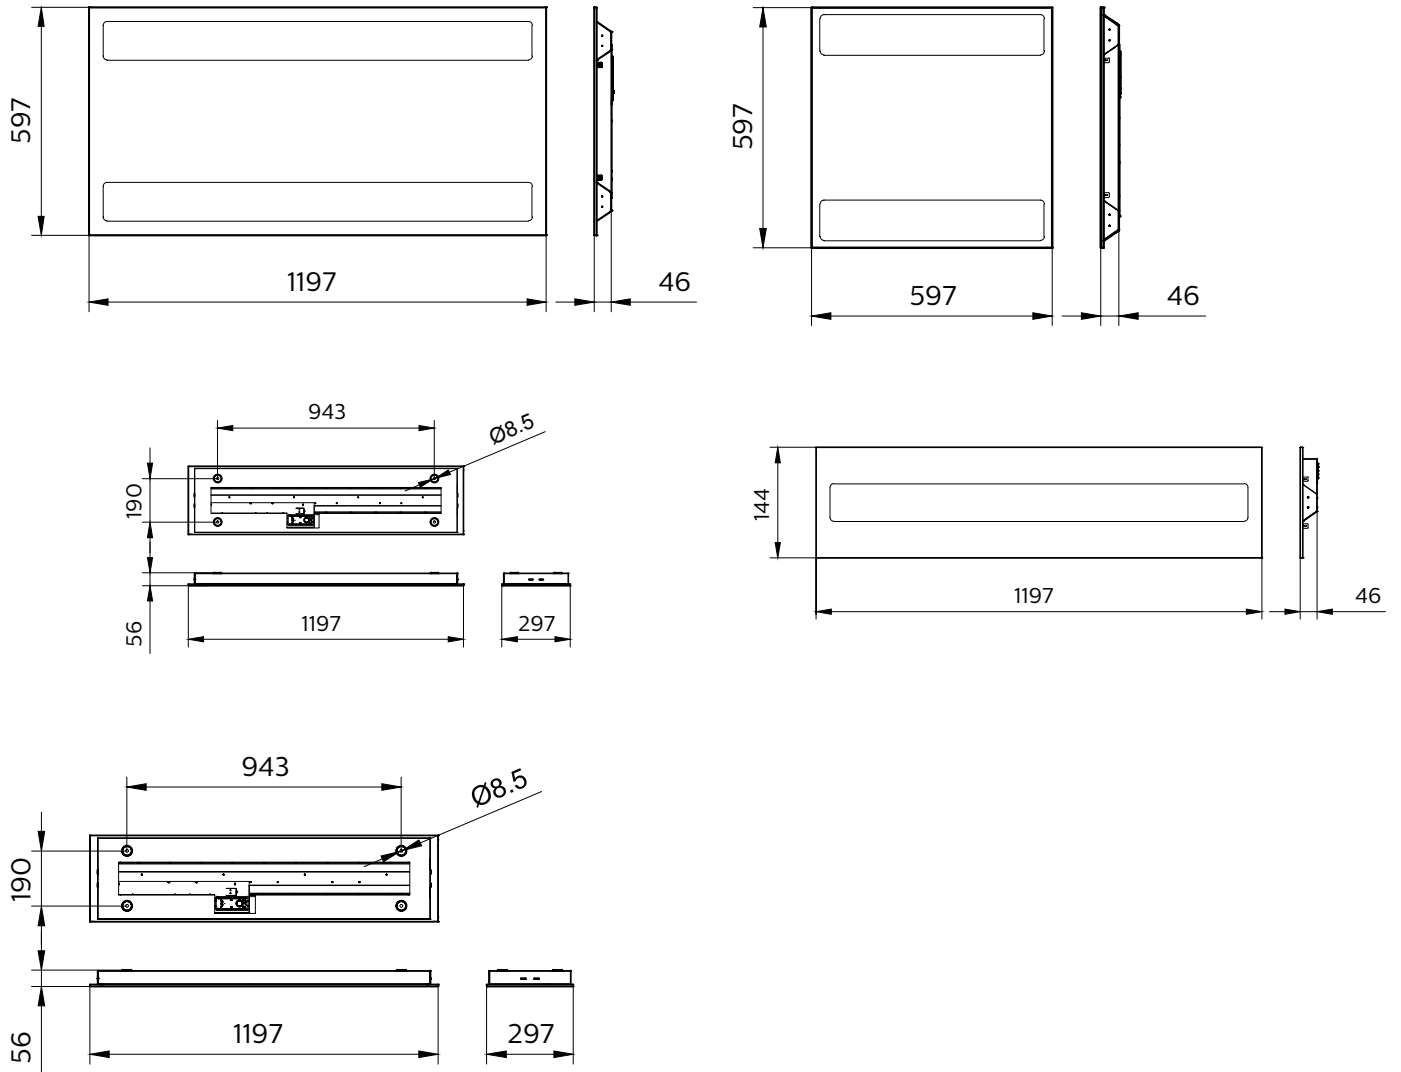

Versions

GreenPerform Troffer RC100B 60x60

GreenPerform Troffer RC100B 60x120

Dimensional drawing

GreenPerform Troffer

Dimensional drawing

| General Information | |
|-------------------------------------|----------------|
| Driver included | Yes |
| Number of gear units | 1 unit |
| Light Technical | |
| Color rendering index (CRI) | 80 |
| Operating and Electrical | |
| Protection class IEC | Safety class I |
| Suitable for random switching | No |
| Mechanical and Housing | |
| Housing Color | White |
| Mech. impact protection code | IK03 |
| Ingress protection code | IP20 |
| Approval and Application | |
| Ambient temperature range | -20 to +40 °C |
| CE mark | Yes |
| ENEC mark | - |
| Initial Performance (IEC Compliant) | |
| Luminous flux tolerance | +/-10% |