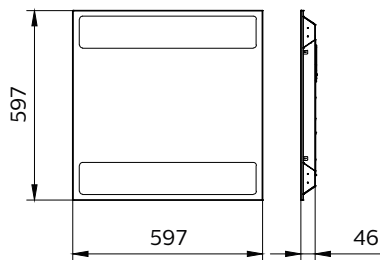

Versions

GreenPerform Troffer RC100B 60x60

GreenPerform Troffer RC100B 60x120

Dimensional drawing

GreenPerform Troffer

Dimensional drawing

| General Information | |
|-------------------------------------|----------------|
| Driver included | Yes |
| Number of gear units | 1 unit |
| Light Technical | |
| Color rendering index (CRI) | 80 |
| Operating and Electrical | |
| Protection class IEC | Safety class I |
| Suitable for random switching | No |
| Mechanical and Housing | |
| Housing Color | White |
| Mech. impact protection code | IK03 |
| Ingress protection code | IP20 |
| Approval and Application | |
| Ambient temperature range | -20 to +40 °C |
| CE mark | Yes |
| ENEC mark | - |
| Initial Performance (IEC Compliant) | |
| Luminous flux tolerance | +/-10% |