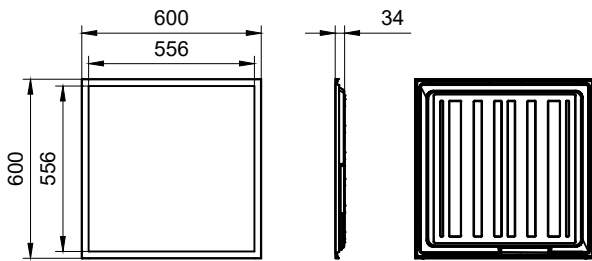

- Offices
- Hospitals and Care Centers
- Retails

Essential SmartBright Panel

Versions

RC037 CPC 300x1200

Dimensional drawing

Product details

RC037 595x595 backside

RC037 CPC 300x1200 backside

Essential SmartBright Panel

Product details

RC037 295x1195 backside

RC037 CPC 600x600 backside

Light Technical

Color rendering index (CRI)	≥80
Operating and Electrical	
Protection class IEC	Safety class I
Input Voltage	220 to 240 V
Line Frequency	50 or 60 Hz
Controls and Dimming	
Dimmable	No
Mechanical and Housing	
Optical cover type	PS
Housing Color	White RAL 9003
Mech. impact protection code	IK02
Ingress protection code	IP20
Approval and Application	
Ambient temperature range	-10 to +35 °C
CE mark	No
Initial Performance (IEC Compliant)	
Luminous flux tolerance	+/-10%