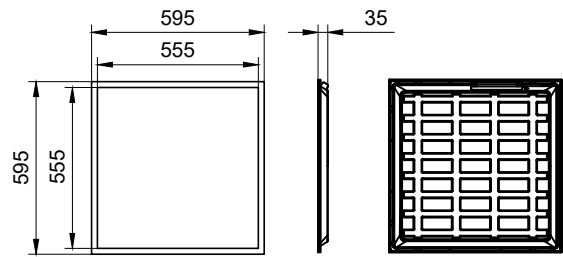

- Offices
- Hospitals and Care Centers
- Retails

Essential SmartBright Panel

Versions

RC037 CPC 300x1200

Dimensional drawing

Product details

RC037 595x595 backside

RC037 CPC 300x1200 backside

Essential SmartBright Panel

Product details

RC037 295x1195 backside

RC037 CPC 600x600 backside

Light Technical

Color rendering index (CRI)	≥80
Operating and Electrical	
Protection class IEC	Safety class I
Input Voltage	220 to 240 V
Line Frequency	50 or 60 Hz
Controls and Dimming	
Dimmable	No
Mechanical and Housing	
Optical cover type	PS
Housing Color	White RAL 9003
Mech. impact protection code	IK02
Ingress protection code	IP20
Approval and Application	
Ambient temperature range	-10 to +35 °C
CE mark	No
Initial Performance (IEC Compliant)	
Luminous flux tolerance	+/-10%