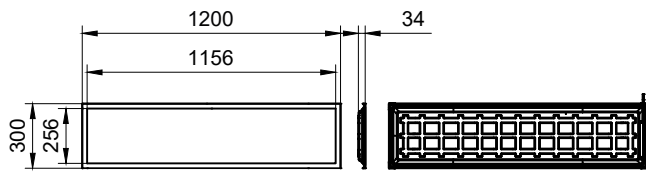

- Offices
- Hospitals and Care Centers
- Retails

Essential SmartBright Panel

Versions

RC037 CPC 300x1200

Dimensional drawing

Product details

RC037 595x595 backside

RC037 CPC 300x1200 backside

Essential SmartBright Panel

Product details

RC037 295x1195 backside

RC037 CPC 600x600 backside

Light Technical

Color rendering index (CRI)	≥80
Operating and Electrical	
Protection class IEC	Safety class I
Input Voltage	220 to 240 V
Line Frequency	50 or 60 Hz
Controls and Dimming	
Dimmable	No
Mechanical and Housing	
Optical cover type	PS
Housing Color	White RAL 9003
Mech. impact protection code	IK02
Ingress protection code	IP20
Approval and Application	
Ambient temperature range	-10 to +35 °C
CE mark	No
Initial Performance (IEC Compliant)	
Luminous flux tolerance	+/-10%