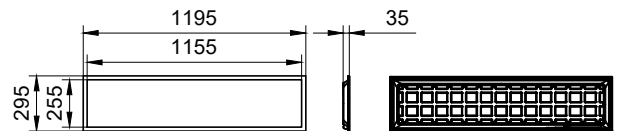

- Offices
- Hospitals and Care Centers
- Retails

Essential SmartBright Panel

Versions

RC037 CPC 300x1200

Dimensional drawing

Product details

RC037 595x595 backside

RC037 CPC 300x1200 backside

Essential SmartBright Panel

Product details

RC037 295x1195 backside

RC037 CPC 600x600 backside

Light Technical

Color rendering index (CRI)	≥80
Operating and Electrical	
Protection class IEC	Safety class I
Input Voltage	220 to 240 V
Line Frequency	50 or 60 Hz
Controls and Dimming	
Dimmable	No
Mechanical and Housing	
Optical cover type	PS
Housing Color	White RAL 9003
Mech. impact protection code	IK02
Ingress protection code	IP20
Approval and Application	
Ambient temperature range	-10 to +35 °C
CE mark	No
Initial Performance (IEC Compliant)	
Luminous flux tolerance	+/-10%