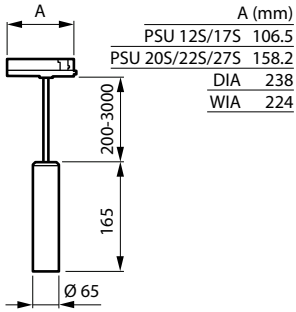

GreenSpace Evo Mini Pendant

Versions

PT332B GreenSpace Evo Mini
Pendant Recessed - Black with
White canopy

PT332C GreenSpace Evo Mini
Pendant Surface mount - White

Dimensional drawing