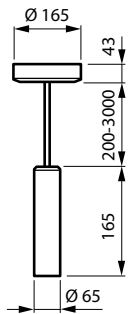

PT332C GreenSpace Evo Mini
Pendant Surface mount - White

Dimensional drawing