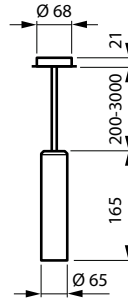

PT332C GreenSpace Evo Mini
Pendant Surface mount - White

Dimensional drawing