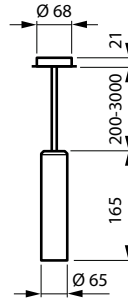

Dimensional drawing