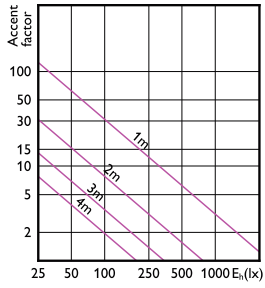

MASTER LED spot PAR

Application

- Especially suitable for public areas like lobbies, corridors, stairwells and restaurants/bars

Versions

LEDspots MAS GMGC1 PAR30S E27

Dimensional drawing

Product	D	C
MAS LEDspot D 12-100W E27 927 PAR30S 25D	92 mm	84 mm

MASTER LED spot PAR

Accent Diagrams

Accent Diagram - MAS LEDspot D 12-100W E27
927 PAR30S 25D

Beam Diagrams

Beam diagram - MAS LEDspot D 12-100W E27
927 PAR30S 25D