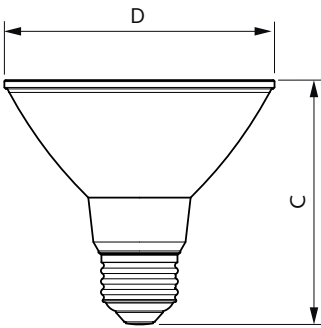

MASTER LED spot PAR

Application

- Especially suitable for public areas like lobbies, corridors, stairwells and restaurants/bars

Versions

LEDspots MAS GMGC1 PAR30S E27

Dimensional drawing

Product	D	C
MAS LEDspot D 12-100W E27 927 PAR30S 25D	92 mm	84 mm

MASTER LED spot PAR

Accent Diagrams

Accent Diagram - MAS LEDspot D 12-100W E27
927 PAR30S 25D

Beam Diagrams

Beam diagram - MAS LEDspot D 12-100W E27
927 PAR30S 25D