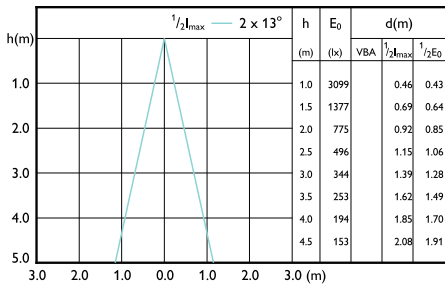

Beam Diagrams

Beam diagram - MAS LEDspot D 12-100W E27
927 PAR30S 25D