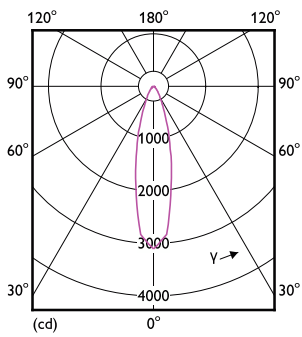

MASTER LED spot PAR

Application

- Especially suitable for public areas like lobbies, corridors, stairwells and restaurants/bars

Versions

LEDspots MAS GMGC1 PAR30S E27

Dimensional drawing

Product	D	C
MAS LEDspot D 12-100W E27 927 PAR30S 25D	92 mm	84 mm

MASTER LED spot PAR

Accent Diagrams

Accent Diagram - MAS LEDspot D 12-100W E27
927 PAR30S 25D

Beam Diagrams

Beam diagram - MAS LEDspot D 12-100W E27
927 PAR30S 25D