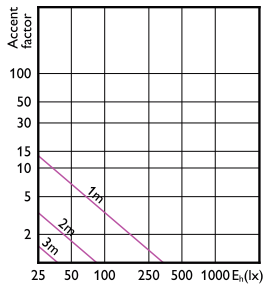

Accent Diagrams

Accent Diagram - MAS LED spot VLE D 3.7-50W GU10 940 60D