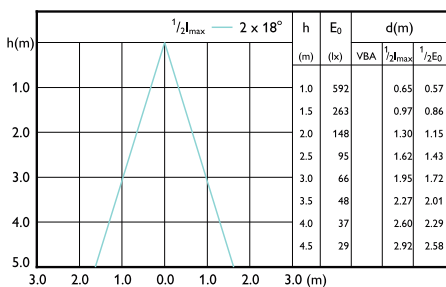

Beam diagram - MAS LED spot VLE DT 3.7-50W
GU10 927 36D