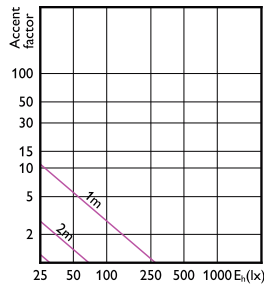

Accent Diagram - MAS LED spot VLE D 2.8-35W GU10 927 60D