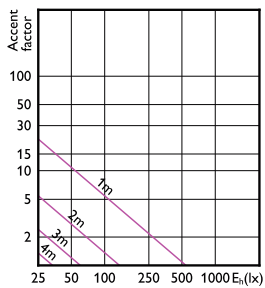

## Accent Diagrams

Accent Diagram - MAS LED spot VLE D 3.7-50W GU10 940 60D

Accent Diagram - MAS LED spot VLE D 2.8-35W GU10 927 60D

Accent Diagram - MAS LED spot VLE D 3.7-50W GU10 930 60D

Accent Diagram - MAS LED spot VLE DT 2.8-35W GU10 927 36D