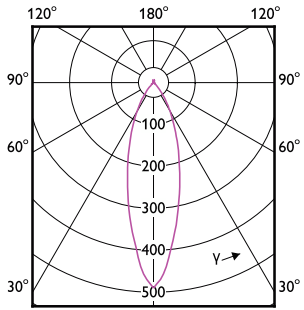

MASTER LEDspot MV