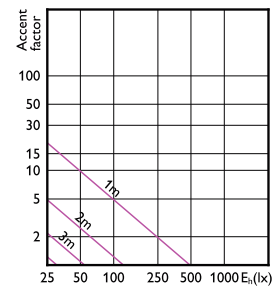

Accent Diagram - MAS LED spot VLE D 3.7-50W  
GU10 927 60D

Accent Diagram - MAS LED spot VLE D 3.7-50W  
GU10 940 36D

Accent Diagram - MAS LEDspot VLE D 3.7-50W  
GU10 93036D5CT

Accent Diagram - MAS LED spot VLE D 3.7-50W  
GU10 927 36D