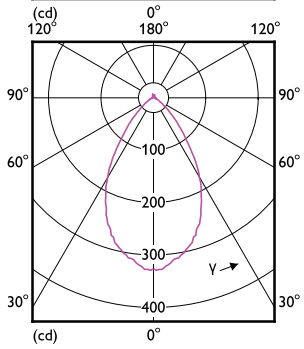

MASTER LEDspot MV