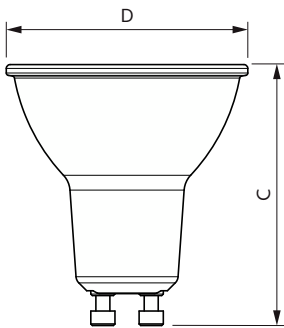

## Méretezett rajza

Product	D	C
MAS LED spot VLE D 2.8-35W GU10 927 36D	50 mm	54 mm
MAS LED spot VLE D 2.8-35W GU10 927 60D	50 mm	54 mm
MAS LED spot VLE D 2.8-35W GU10 930 36D	50 mm	54 mm
MAS LED spot VLE D 3.7-50W GU10 927 36D	50 mm	54 mm
MAS LED spot VLE D 3.7-50W GU10 927 60D	50 mm	54 mm
MAS LED spot VLE D 3.7-50W GU10 930 36D	50 mm	54 mm
MAS LED spot VLE D 3.7-50W GU10 930 60D	50 mm	54 mm
MAS LED spot VLE D 3.7-50W GU10 940 36D	50 mm	54 mm
MAS LED spot VLE D 3.7-50W GU10 940 60D	50 mm	54 mm
MAS LED spot VLE D 5.5-80W GU10 927 36D	50 mm	54 mm
MAS LED spot VLE D 5.5-80W GU10 930 36D	50 mm	54 mm
MAS LED spot VLE D 5.5-80W GU10 940 36D	50 mm	54 mm
MAS LED spot VLE D 5.5-80W GU10 965 36D	50 mm	54 mm
MAS LED spot VLE D 650lm GU10 930 120D	50 mm	55,5 mm
MAS LED spot VLE D 680lm GU10 940 120D	50 mm	55,5 mm
MAS LED spot VLE D 680lm GU10 965 120D	50 mm	55,5 mm
MAS LED spot VLE DT 2.8-35W GU10 927 36D	50 mm	54 mm
MAS LED spot VLE DT 3.7-50W GU10 927 36D	50 mm	54 mm
MAS LED spot VLE DT 5.5-80W GU10 927 36D	50 mm	54 mm
MAS LEDspot VLE D 3.7-50W GU10 93036D5CT	50 mm	54 mm