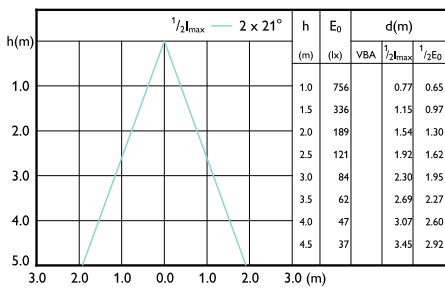

Beam Diagrams

Beam diagram - MAS LED spot VLE DT 5.5-80W GU10 927 36D