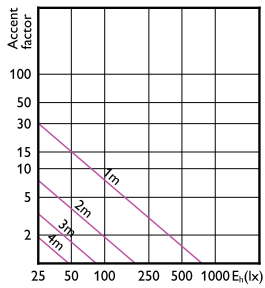

## Accent Diagrams

Accent Diagram - MAS LED spot VLE D 2.8-35W  
GU10 930 36D

Accent Diagram - MAS LED spot VLE D 5.5-80W  
GU10 927 36D

Accent Diagram - MAS LED spot VLE DT  
5.5-80W GU10 927 36D

Accent Diagram - MAS LED spot VLE D 5.5-80W  
GU10 930 36D