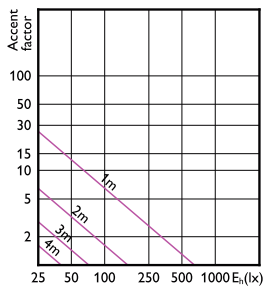

Accent Diagram - MAS LEDspot VLE D 3.7-50W
GU10 93036D5CT