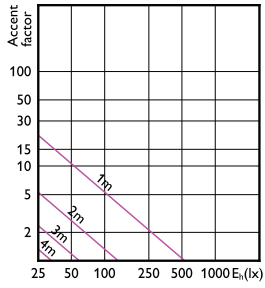

Accent Diagrams

Accent Diagram - MAS LED spot VLE D 2.8-35W
GU10 930 36D