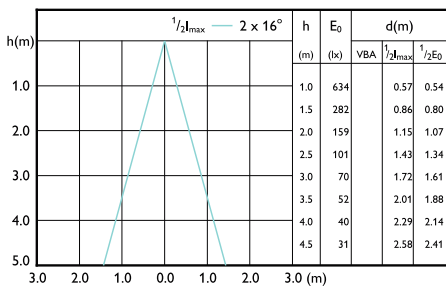

## Beam Diagrams

Beam diagram - MAS LED spot VLE DT 2.8-35W  
GU10 927 36D

Beam diagram - MAS LED spot VLE D 2.8-35W  
GU10 930 36D

Beam diagram - MAS LED spot VLE D 5.5-80W  
GU10 930 36D

Beam diagram - MAS LED spot VLE D 3.7-50W  
GU10 927 36D