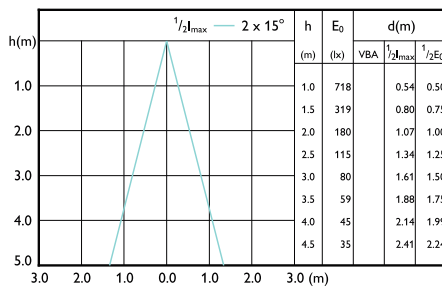

Beam diagram - MAS LED spot VLE D 3.7-50W GU10 940 36D