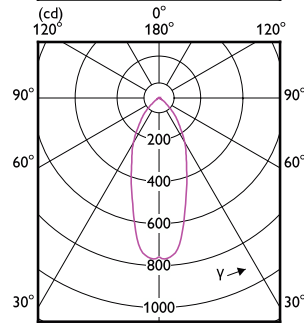

MASTER LEDspot MV