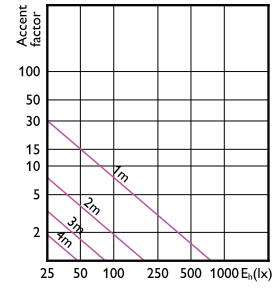

Accent Diagram - MAS LED spot VLE DT
5.5-80W GU10 927 36D