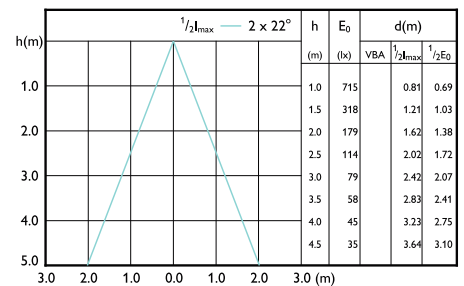

Beam diagram - MAS LED spot VLE D 5.5-80W
GU10 927 36D