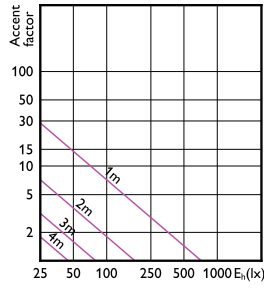

Accent Diagram - MAS LED spot VLE D 5.5-80W
GU10 927 36D