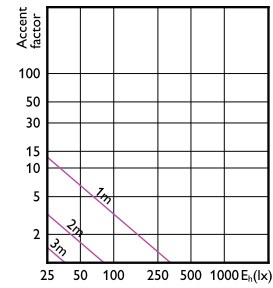

Accent Diagram - MAS LED spot VLE D 3.7-50W GU10 930 60D