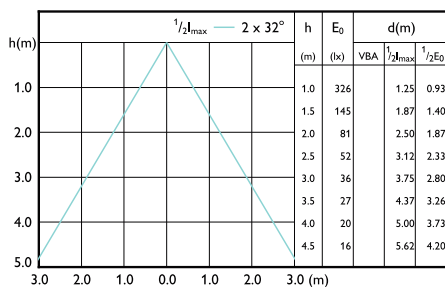

Beam diagram - MAS LED spot VLE D 3.7-50W
GU10 930 60D