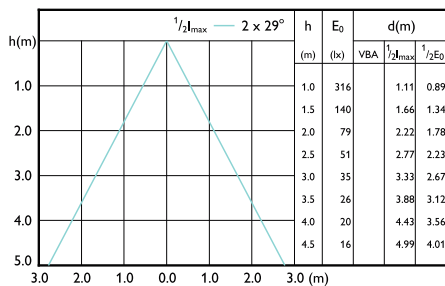

## Beam Diagrams

Beam diagram - MAS LED spot VLE DT 2.8-35W  
GU10 927 36D

Beam diagram - MAS LED spot VLE D 2.8-35W  
GU10 930 36D

Beam diagram - MAS LED spot VLE D 5.5-80W  
GU10 930 36D

Beam diagram - MAS LED spot VLE D 3.7-50W  
GU10 927 36D