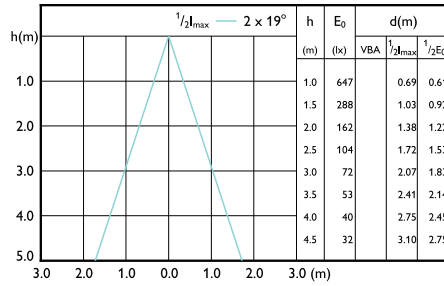

Beam diagram - MAS LEDspot VLE D 3.7-50W
GU10 93036D5CT