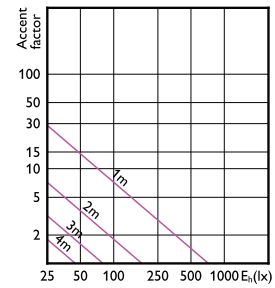

Accent Diagram - MAS LED spot VLE D 3.7-50W
GU10 940 36D