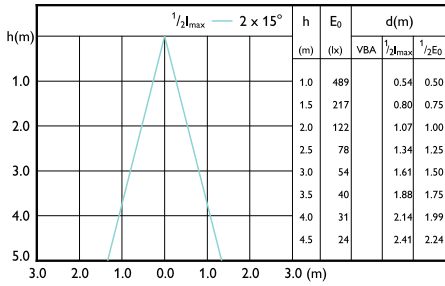

MASTER LEDspot MV

Beam Diagrams

Beam diagram - MAS LED spot VLE D 2.8-35W
GU10 927 36D