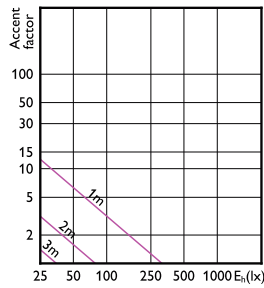

## Accent Diagrams

Accent Diagram - MAS LED spot VLE D 2.8-35W  
GU10 930 36D

Accent Diagram - MAS LED spot VLE D 5.5-80W  
GU10 927 36D

Accent Diagram - MAS LED spot VLE DT  
5.5-80W GU10 927 36D

Accent Diagram - MAS LED spot VLE D 5.5-80W  
GU10 930 36D