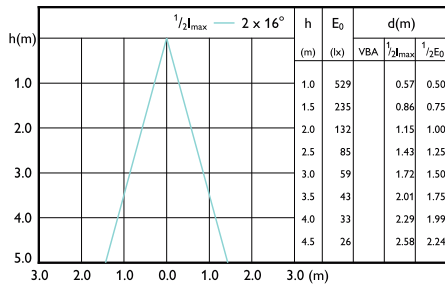

Beam diagram - MAS LED spot VLE D 2.8-35W
GU10 930 36D