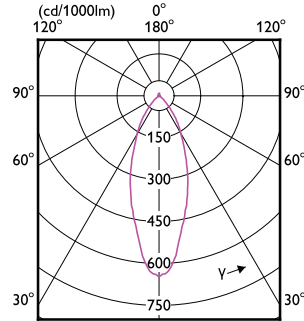

MASTER LEDspot MV