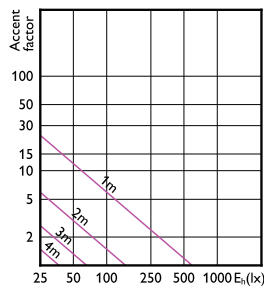

## Accent Diagrams

Accent Diagram - MAS LED spot VLE D 3.7-50W GU10 940 60D

Accent Diagram - MAS LED spot VLE D 2.8-35W GU10 927 60D

Accent Diagram - MAS LED spot VLE D 3.7-50W GU10 930 60D

Accent Diagram - MAS LED spot VLE DT 2.8-35W GU10 927 36D