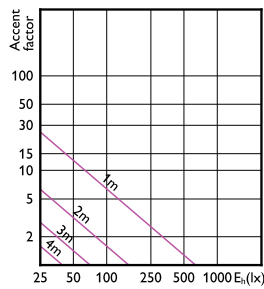

Accent Diagram - MAS LED spot VLE D 3.7-50W
GU10 927 36D