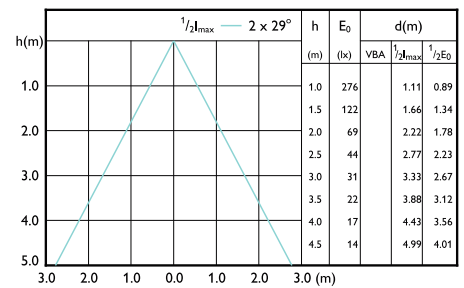

Beam diagram - MAS LED spot VLE D 2.8-35W GU10 927 60D