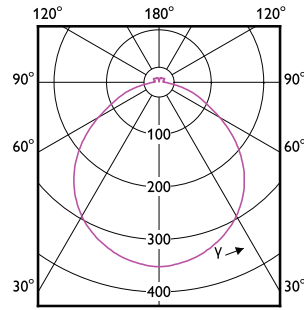

MASTER LEDspot MV