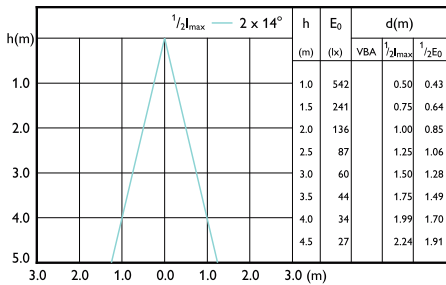

Beam Diagrams

Beam diagram - MAS LED spot VLE DT 2.8-35W
GU10 927 36D