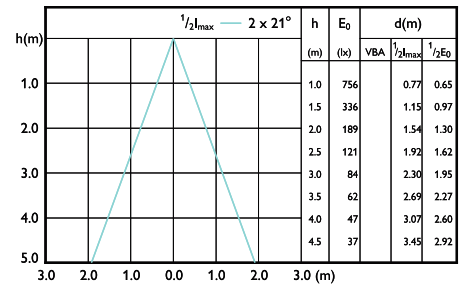

Beam diagram - MAS LED spot VLE D 5.5-80W
GU10 930 36D