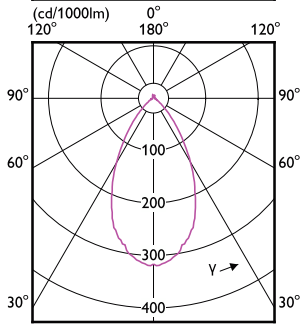

MASTER LEDspot MV