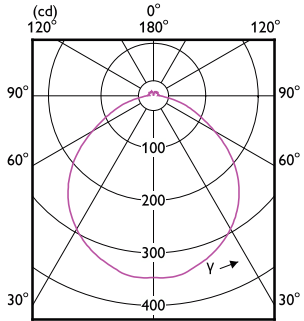

MASTER LEDspot MV