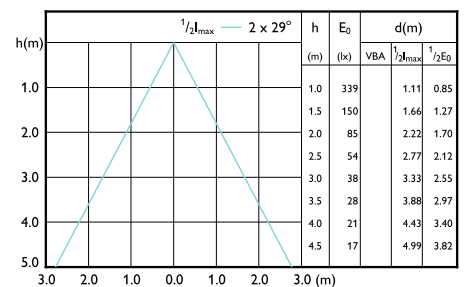

Beam diagram - MAS LED spot VLE D 3.7-50W  
GU10 927 60D

Beam diagram - MAS LED spot VLE D 5.5-80W  
GU10 927 36D

Beam diagram - MAS LED spot VLE DT 3.7-50W  
GU10 927 36D

Beam diagram - MAS LED spot VLE D 3.7-50W  
GU10 930 60D